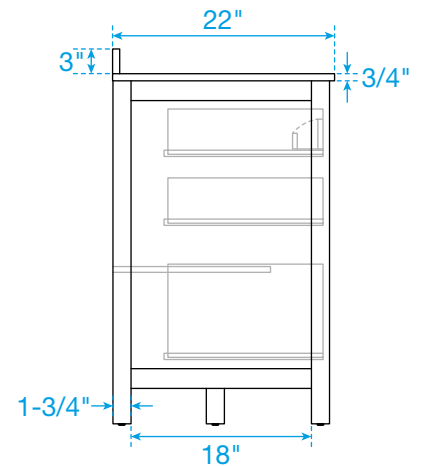

WYNDHAM COLLECTION

TOP VIEW OF VANITY CABINET

*Note: Due to high probability of breakage, the backsplash comes in two pieces, cut from the same piece. All measurements are $\pm 1/4$ ".

WC-9292-60-SGL

WYNDHAM COLLECTION

Side splash is reversible.

Note: Due to high probability of breakage, the backsplash comes in two pieces, cut from the same piece. All measurements are $\pm 1/4"$.

WC-VCA-60-SGL-TOP