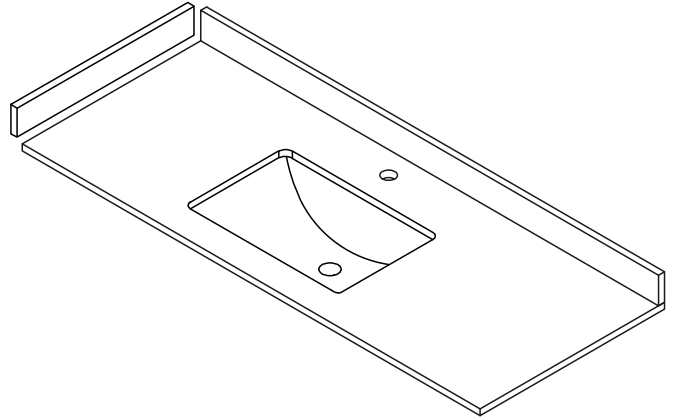

WYNDHAM COLLECTION

TOP VIEW OF VANITY CABINET

*Note: Due to high probability of breakage, the backsplash comes in two pieces, cut from the same piece. All measurements are $\pm 1/4$ ".

WC-9292-60-SGL

WYNDHAM COLLECTION

Side splash is reversible.

Note: Due to high probability of breakage, the backsplash comes in two pieces, cut from the same piece. All measurements are $\pm 1/4"$.

WC-VCA-60-SGL-TOP