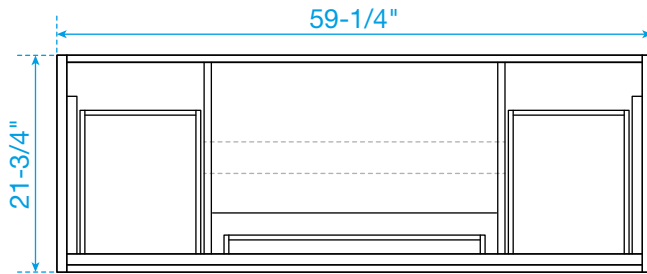

WYNDHAM COLLECTION

TOP VIEW OF VANITY CABINET

*Note: Due to high probability of breakage, the backsplash comes in two pieces, cut from the same piece. All measurements are $\pm 1/4$ ".

WC-9292-60-SGL

WYNDHAM COLLECTION

Side splash is reversible.

Note: Due to high probability of breakage, the backsplash comes in two pieces, cut from the same piece. All measurements are $\pm 1/4"$.

WC-VCA-60-SGL-TOP