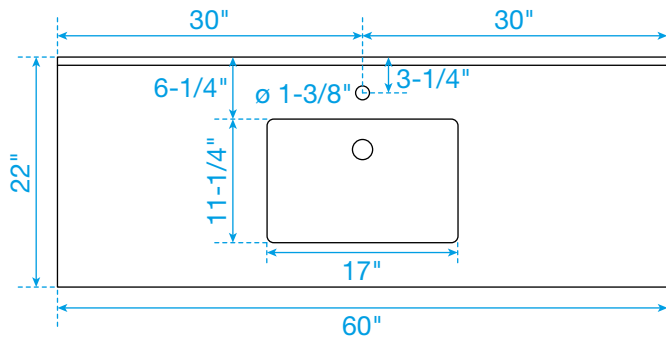

WYNDHAM COLLECTION

TOP VIEW OF VANITY CABINET

*Note: Due to high probability of breakage, the backsplash comes in two pieces, cut from the same piece. All measurements are $\pm 1/4$ ".

WC-9292-60-SGL

WYNDHAM COLLECTION

Side splash is reversible.

Note: Due to high probability of breakage, the backsplash comes in two pieces, cut from the same piece. All measurements are $\pm 1/4"$.

WC-VCA-60-SGL-TOP