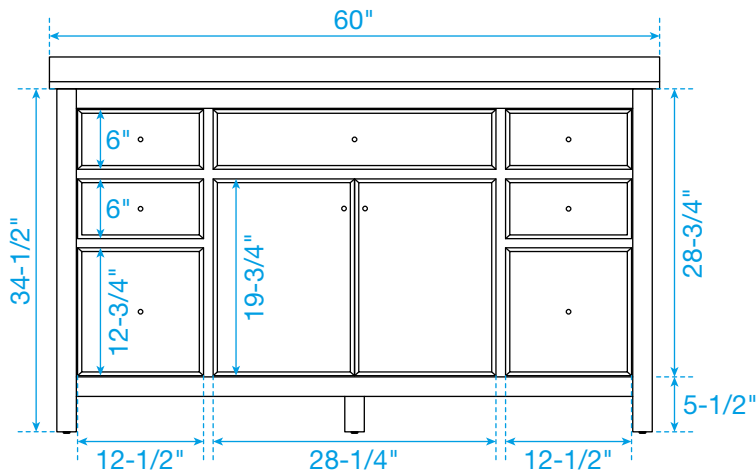

WYNDHAM COLLECTION

TOP VIEW OF VANITY CABINET

*Note: Due to high probability of breakage, the backsplash comes in two pieces, cut from the same piece. All measurements are $\pm 1/4$ ".

WC-9292-60-SGL

WYNDHAM COLLECTION

Side splash is reversible.

Note: Due to high probability of breakage, the backsplash comes in two pieces, cut from the same piece. All measurements are $\pm 1/4"$.

WC-VCA-60-SGL-TOP