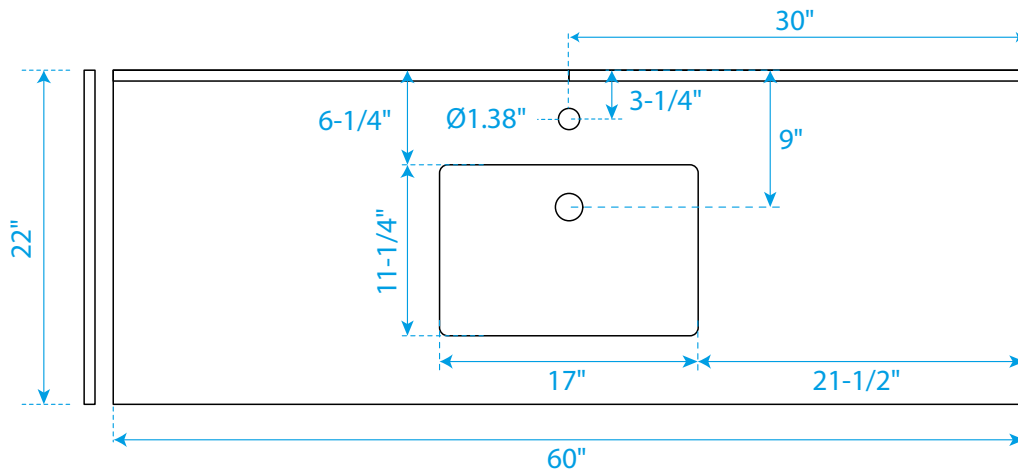

WYNDHAM COLLECTION

TOP VIEW OF VANITY CABINET

*Note: Due to high probability of breakage, the backsplash comes in two pieces, cut from the same piece. All measurements are $\pm 1/4$ ".

WC-9292-60-SGL

WYNDHAM COLLECTION

Side splash is reversible.

Note: Due to high probability of breakage, the backsplash comes in two pieces, cut from the same piece. All measurements are $\pm 1/4"$.

WC-VCA-60-SGL-TOP