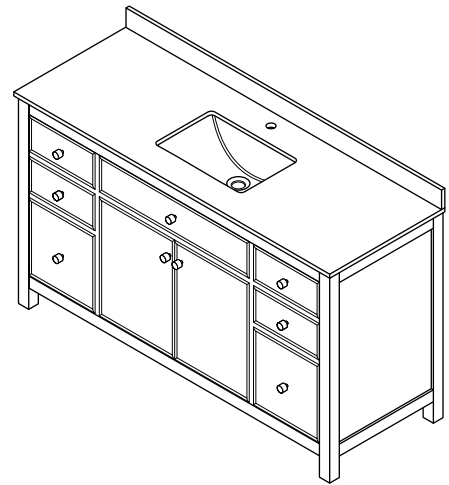

WYNDHAM COLLECTION

TOP VIEW OF VANITY CABINET

*Note: Due to high probability of breakage, the backsplash comes in two pieces, cut from the same piece. All measurements are $\pm 1/4$ ".

WC-9292-60-SGL

WYNDHAM COLLECTION

Side splash is reversible.

Note: Due to high probability of breakage, the backsplash comes in two pieces, cut from the same piece. All measurements are $\pm 1/4"$.

WC-VCA-60-SGL-TOP