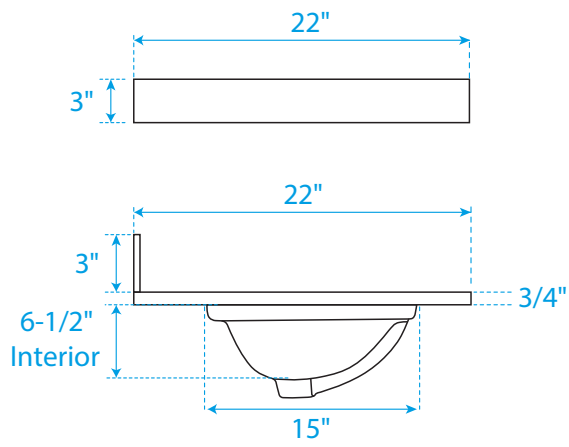

WYNDHAM COLLECTION

TOP VIEW OF VANITY CABINET

*Note: Due to high probability of breakage, the backsplash comes in two pieces, cut from the same piece. All measurements are $\pm 1/4$ ".

WC-9292-60-SGL

WYNDHAM COLLECTION

Side splash is reversible.

Note: Due to high probability of breakage, the backsplash comes in two pieces, cut from the same piece. All measurements are $\pm 1/4"$.

WC-VCA-60-SGL-TOP