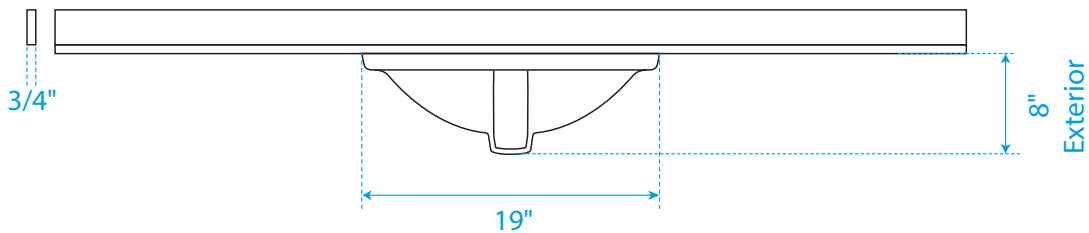

WYNDHAM COLLECTION

TOP VIEW OF VANITY CABINET

*Note: Due to high probability of breakage, the backsplash comes in two pieces, cut from the same piece. All measurements are $\pm 1/4$ ".

WC-9292-60-SGL

WYNDHAM COLLECTION

Side splash is reversible.

Note: Due to high probability of breakage, the backsplash comes in two pieces, cut from the same piece. All measurements are $\pm 1/4"$.

WC-VCA-60-SGL-TOP