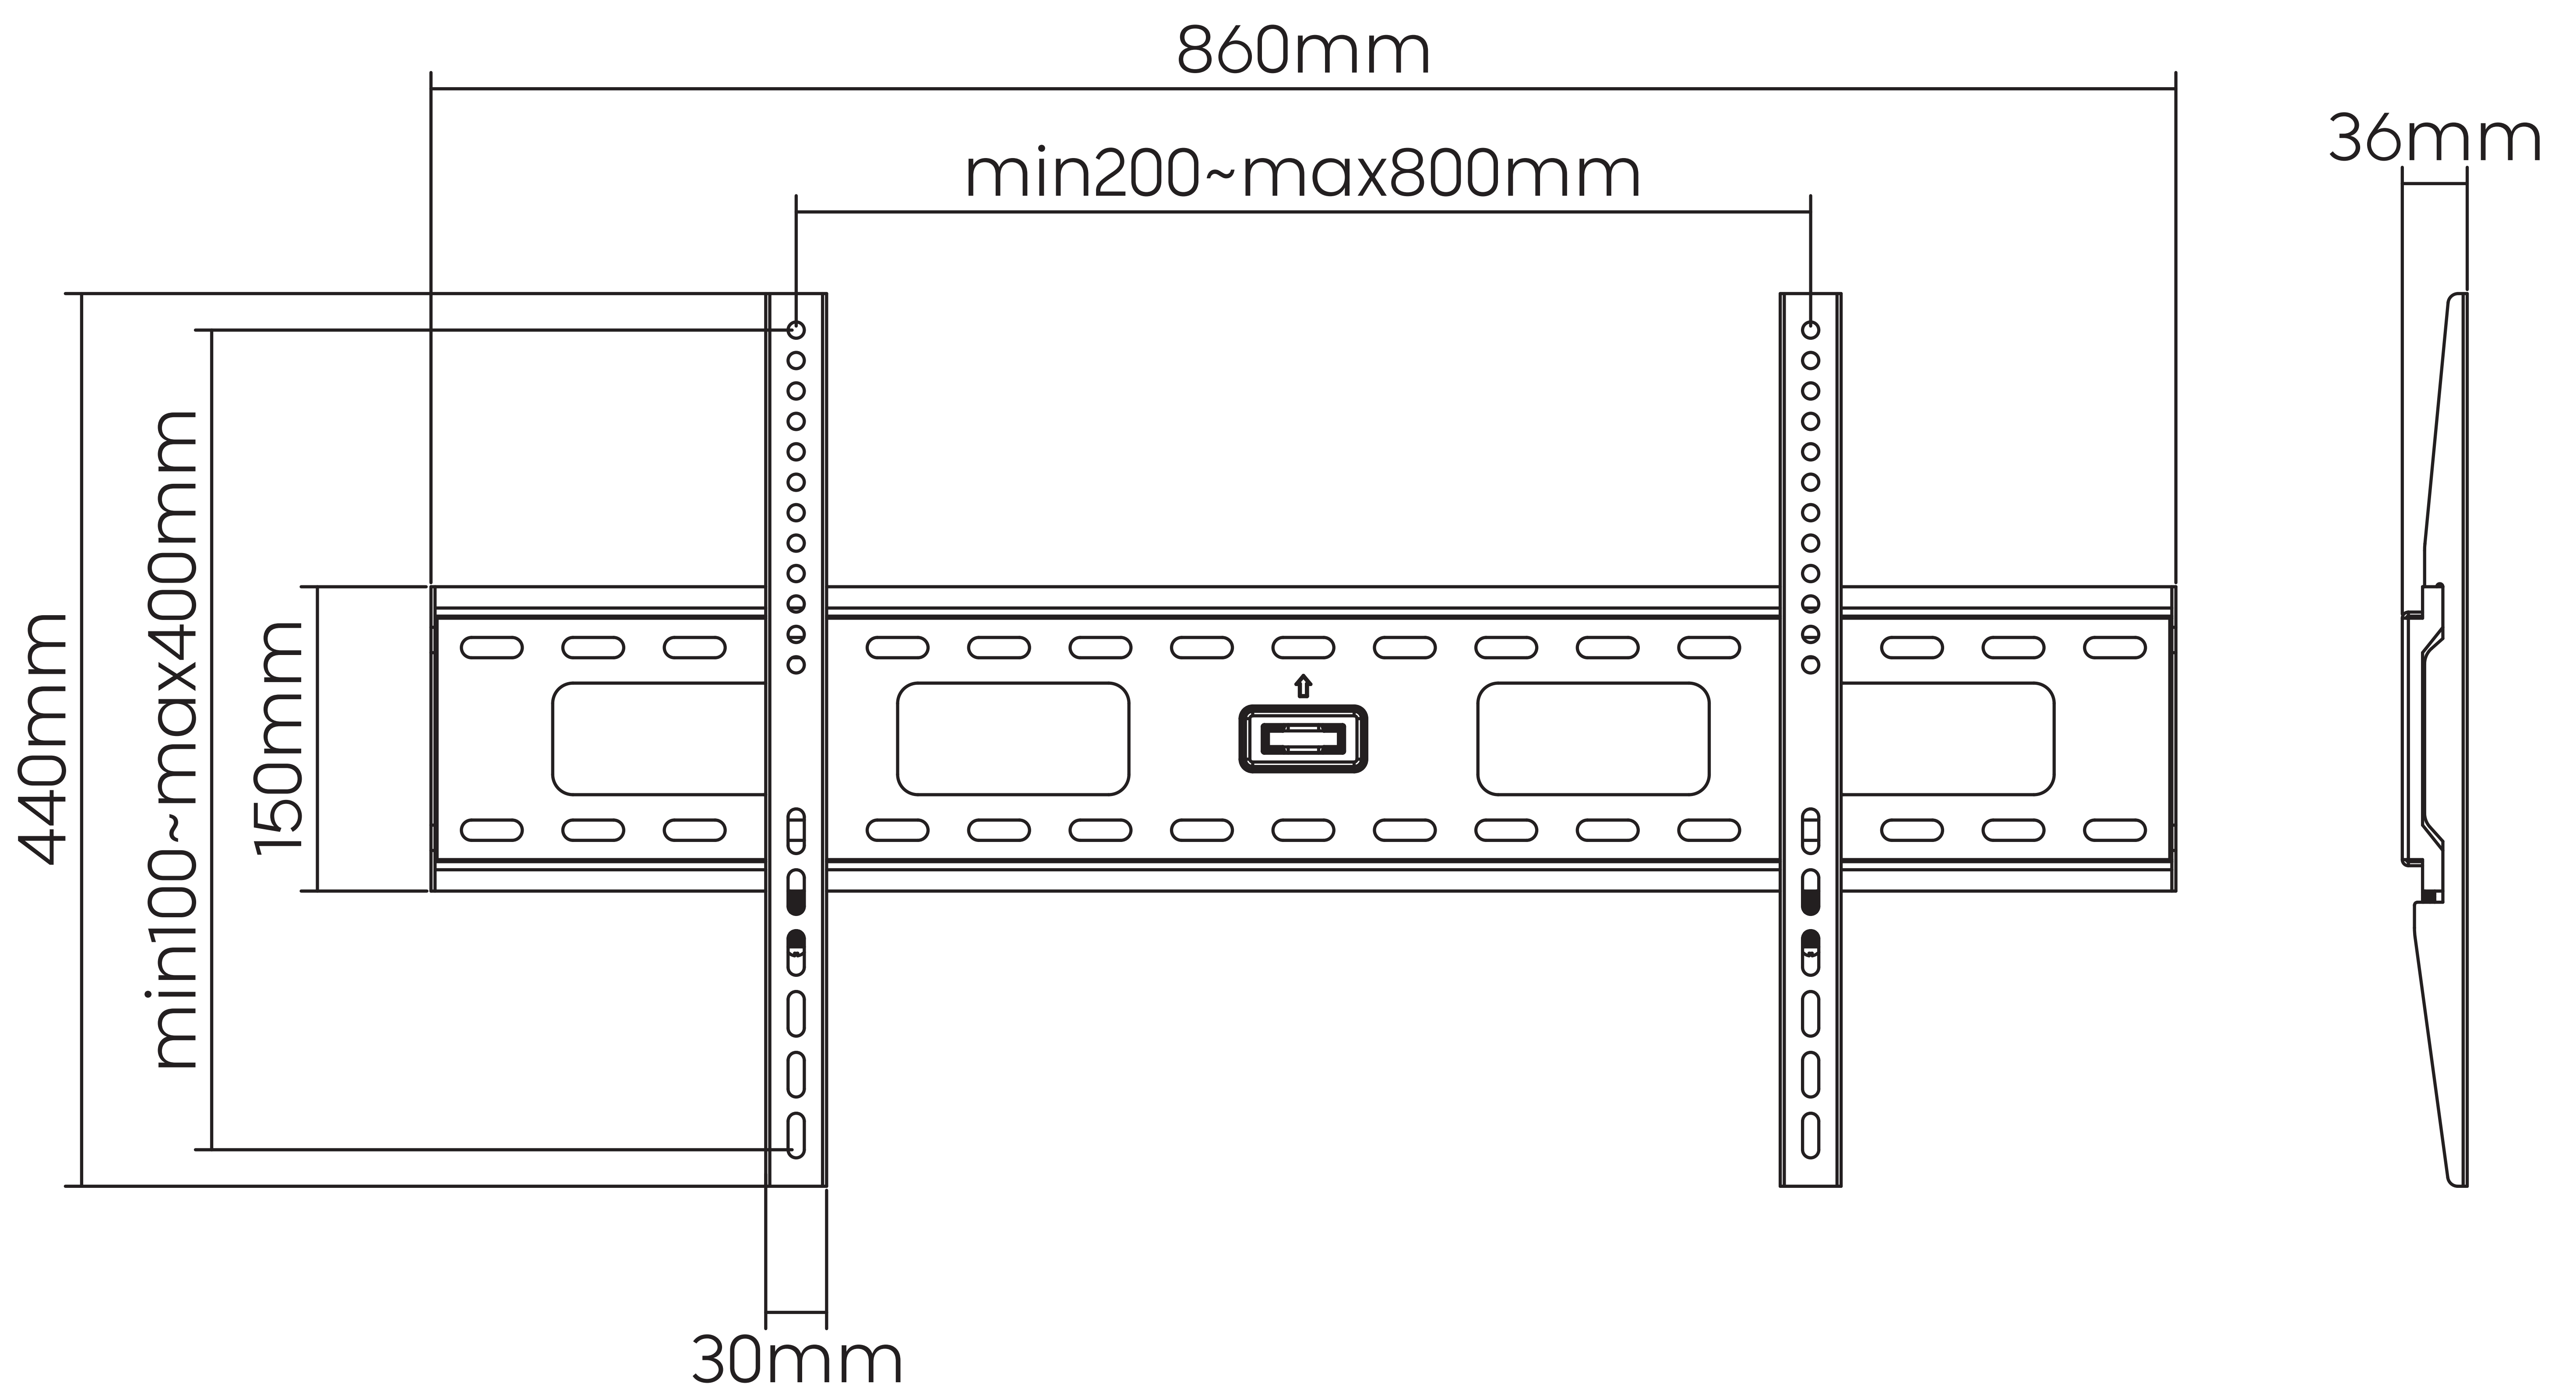

PRODUCT SPECIFICATIONS:

Dimensions (WxHxD)	Product Weight	Load Capacity	Surface Finish	Color
33.86" x 17.32" x 1.42" (860 x 440 x 36mm)	7.05lbs (3.20kg)	132lbs (60kg)	Powder Coating	Matte Black

PACKAGE SPECIFICATIONS:

Package Size (WxHxD)	Package Weight	Package Contents	Barcode
35.04" x 6.3" x 1.77" (890 x 160 x 45mm)	7.74lbs (3.51kg)	Fixed TV Mount; Elephant Anchors(x6); All Required Hardware; Manual	627843937807

TECHNICAL ILLUSTRATIONS:

Waiting to answer any of your questions.
support@condomounts.com

CONDOMOUNTS

Mount Your TV Anywhere

United States (646) 933-5403
Canada (647) 557-5699

CONDOMOUNTS typeface logo symbol are registered trademarks of CondoMounts Inc.