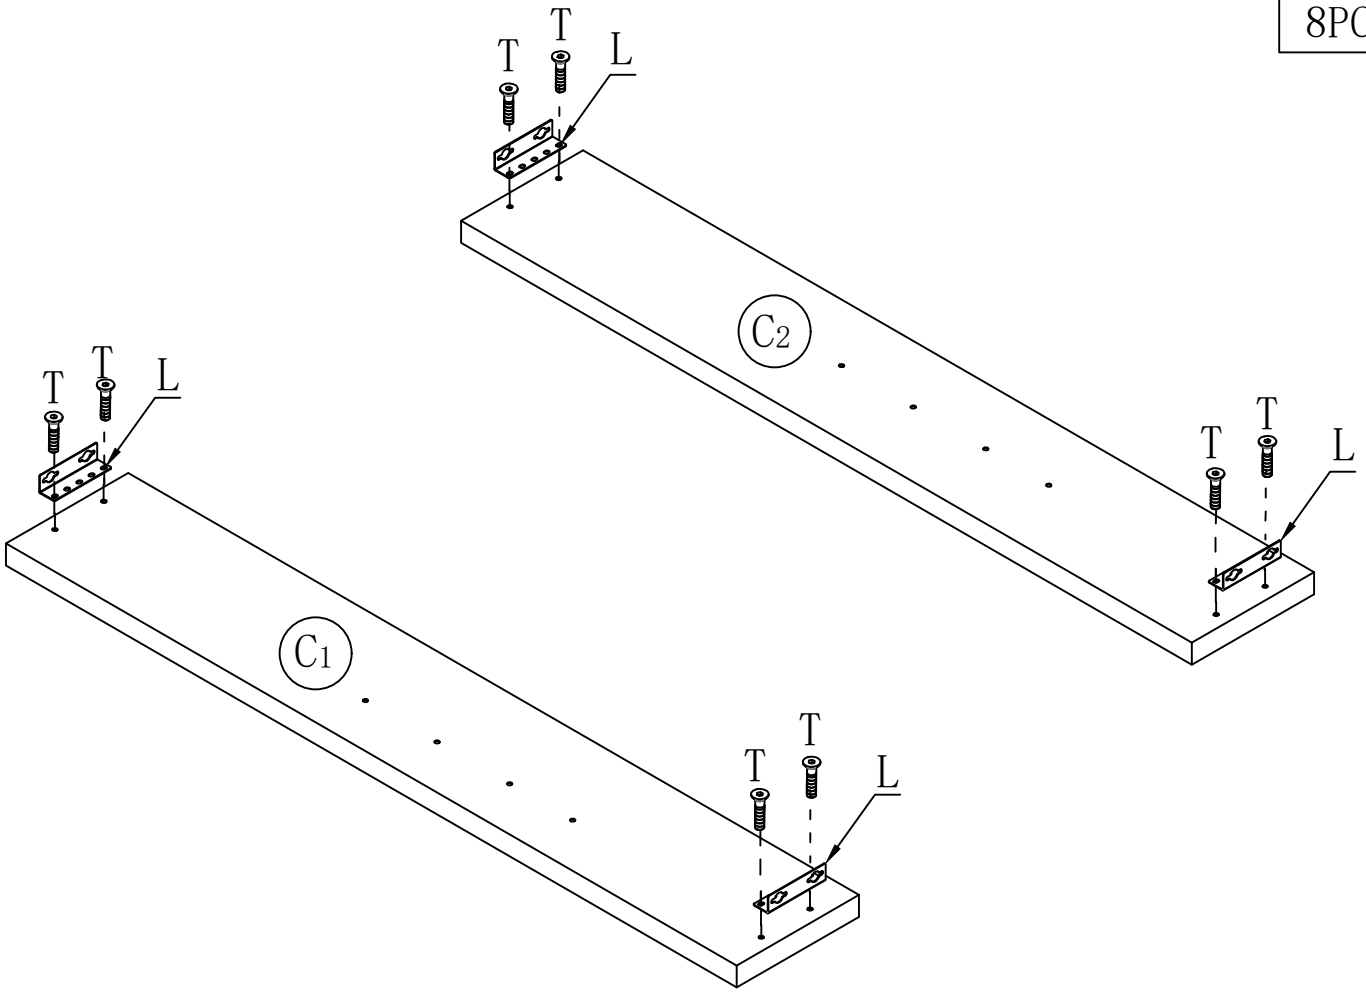

Hardware list

<p>R</p>  <p>M8*50mm 10PCS</p>	<p>S</p>  <p>M8*45mm 14PCS</p>	<p>T</p>  <p>M8*25mm 26PCS</p>	<p>U</p>  <p>M8*18mm 12PCS</p>	<p>V</p>  <p>M8 14PCS</p>
<p>W</p>  <p>∅17*∅8.5 6PCS</p>	<p>X</p>  <p>∅22*∅8.5 4PCS</p>	<p>Y</p>  <p>M8 1PC</p>	<p>Z</p>  <p>M8 1PC</p>	

step1

R	X
	
4PCS	4PCS

Headboard height is adjustable

step2

T

2PCS

step3

T

8PCS

step4

step5

T

8PCS

step6

R

6PCS