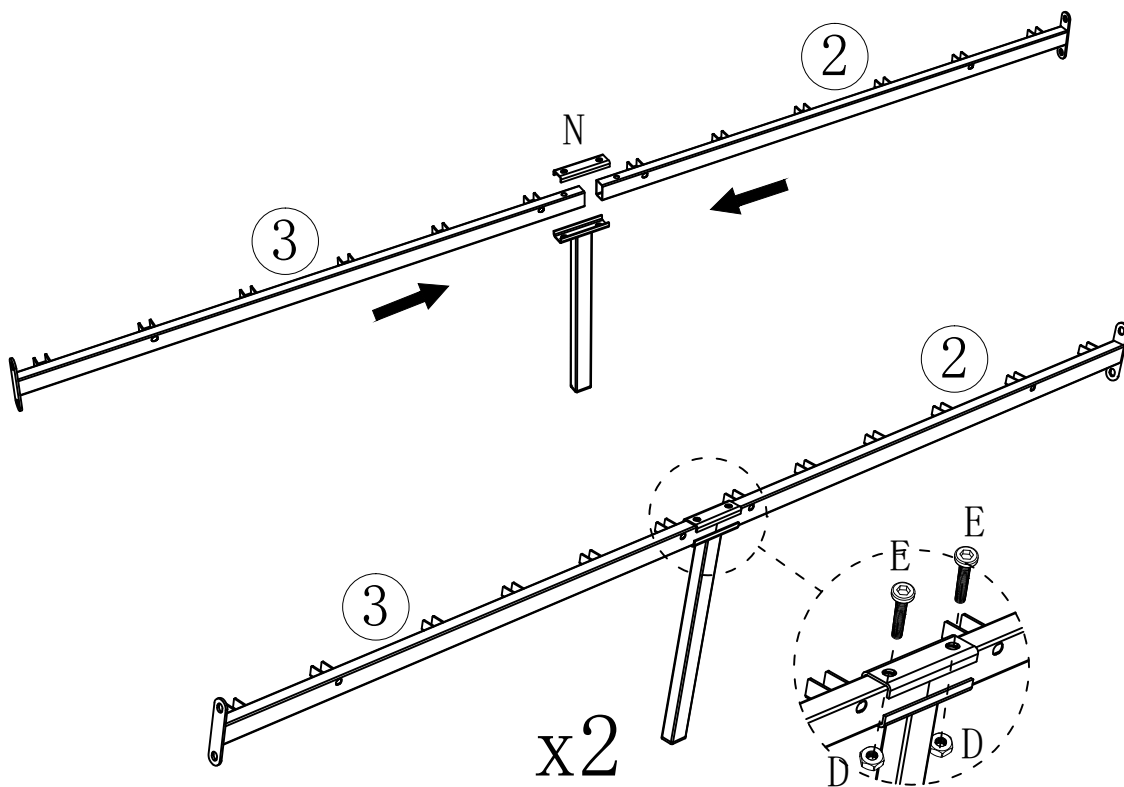

B		M6*25mm	6pcs
---	---	---------	------

C		M6*40mm	8pcs
---	--	---------	------

When installing, please DO NOT to tighten the screws immediately!
 You need to make sure that all the screws are secured to 80%,
 then tighten them! (In order to aim all the screw holes)

7

C

M6*40mm 4pcs

8

D

M6 4pcs

E

M6*45mm 4pcs

N

2pcs

9

F		M8*20mm	4pcs
G		M8*35mm	4pcs
H		M8	4pcs
I		M8	4pcs

10

When installing, please DO NOT to tighten the screws immediately! You need to make sure that all the screws are secured to 80%, then tighten them! (In order to aim all the screw holes)

13

J		M4*10mm	2pcs
K			1pcs

14

M			3pcs
---	---	--	------

Plug this LED light strip directly into the USB port.