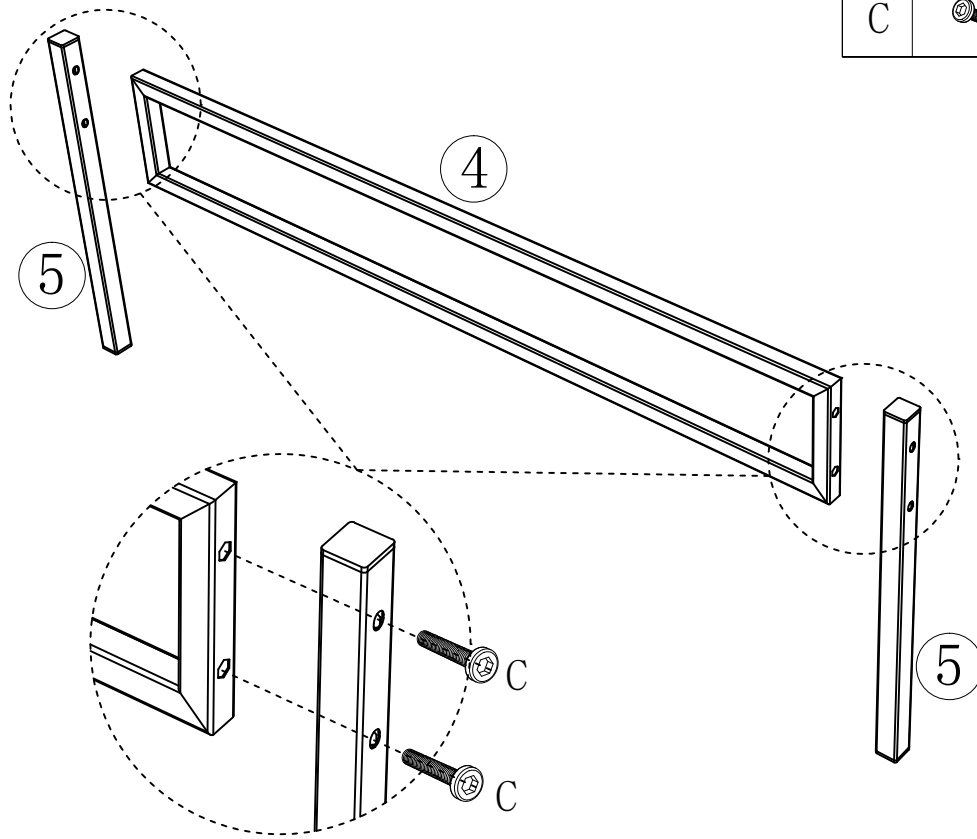

7

C

M6*40mm 4pcs