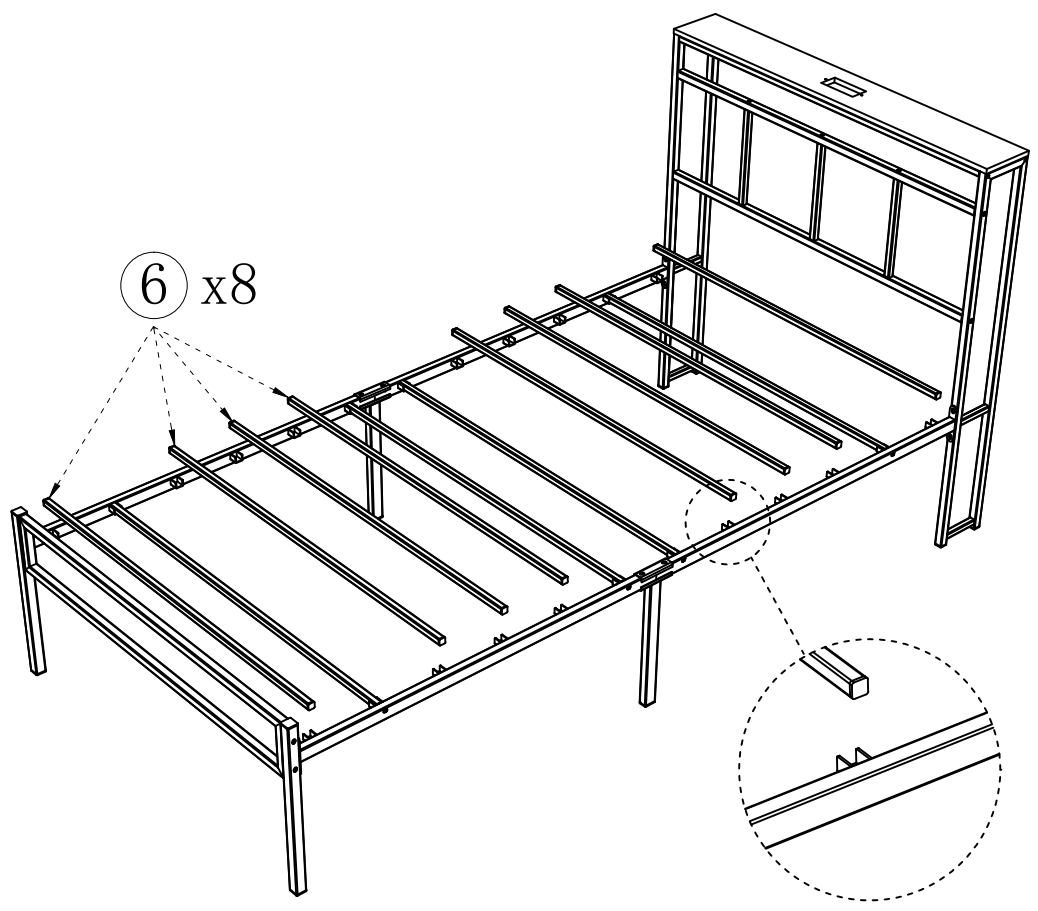

13

J		M4*10mm	2pcs
K			1pcs

14

M			3pcs
---	---	--	------

Plug this LED light strip directly into the USB port.