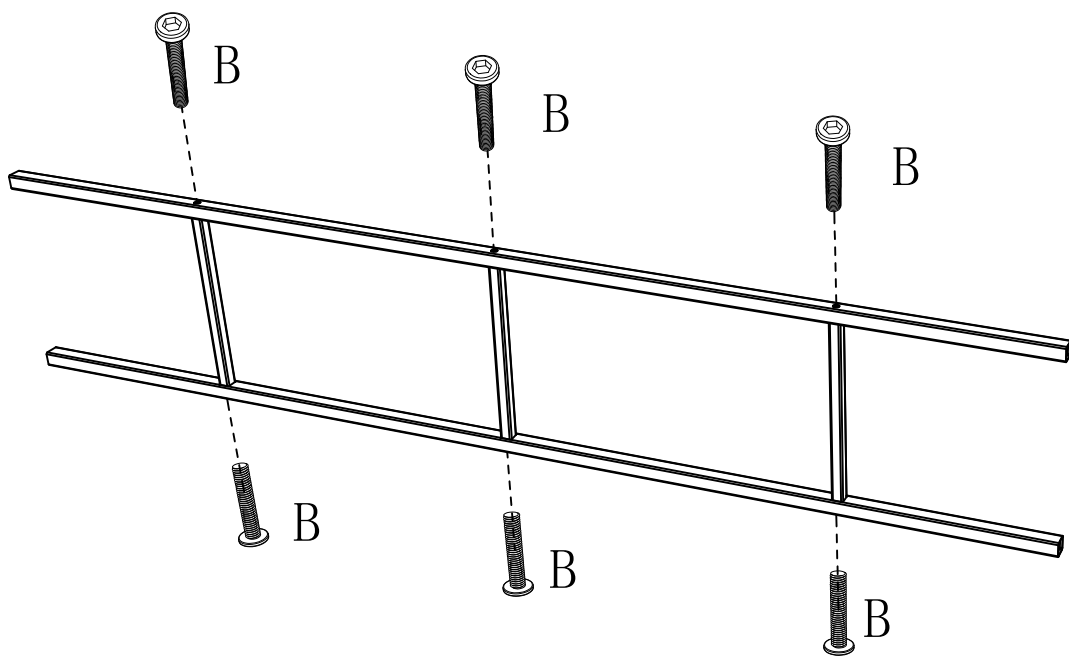

1

A

M4*25mm 6pcs

2

L

1pcs

3

4

B		M6*25mm	6pcs
---	---	---------	------

C		M6*40mm	8pcs
---	--	---------	------

When installing, please DO NOT to tighten the screws immediately!
 You need to make sure that all the screws are secured to 80%,
 then tighten them! (In order to aim all the screw holes)

13

J		M4*10mm	2pcs
K			1pcs

14

M			3pcs
---	---	--	------

Plug this LED light strip directly into the USB port.