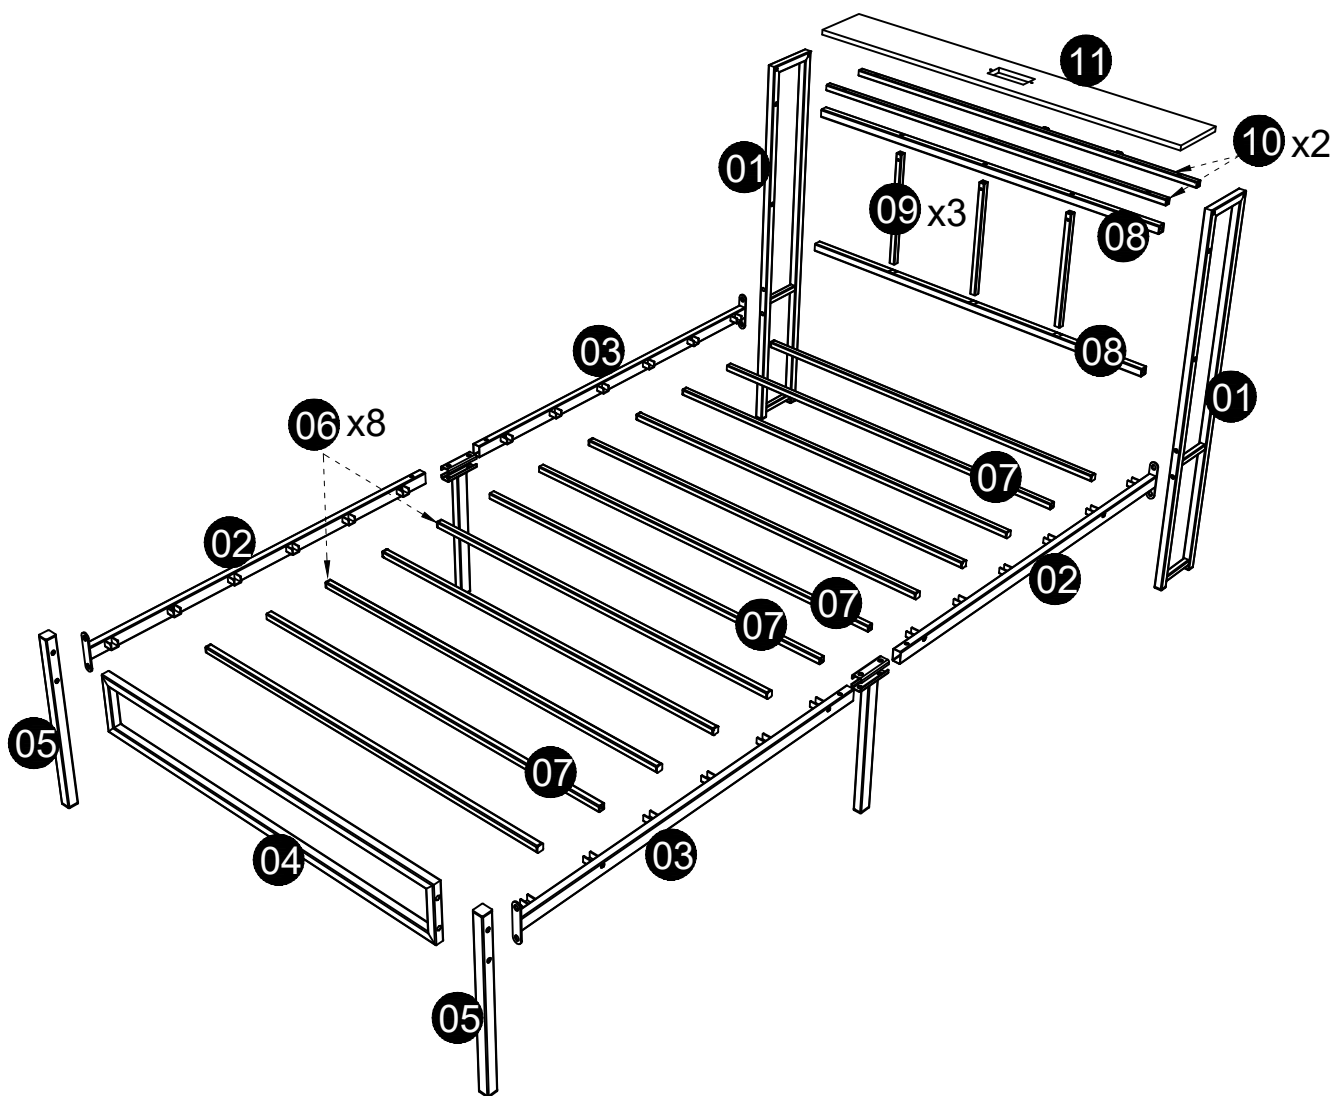

Note:

1. Should be assembled on flat ground to keep balance.
2. Before completing the installation, do not tighten the screws.

It needs at least two people to install.

Before starting the assembly, you must read the whole manual and follow the instructions

13

J		M4*10mm	2pcs
K			1pcs

14

M			3pcs
---	---	--	------

Plug this LED light strip directly into the USB port.