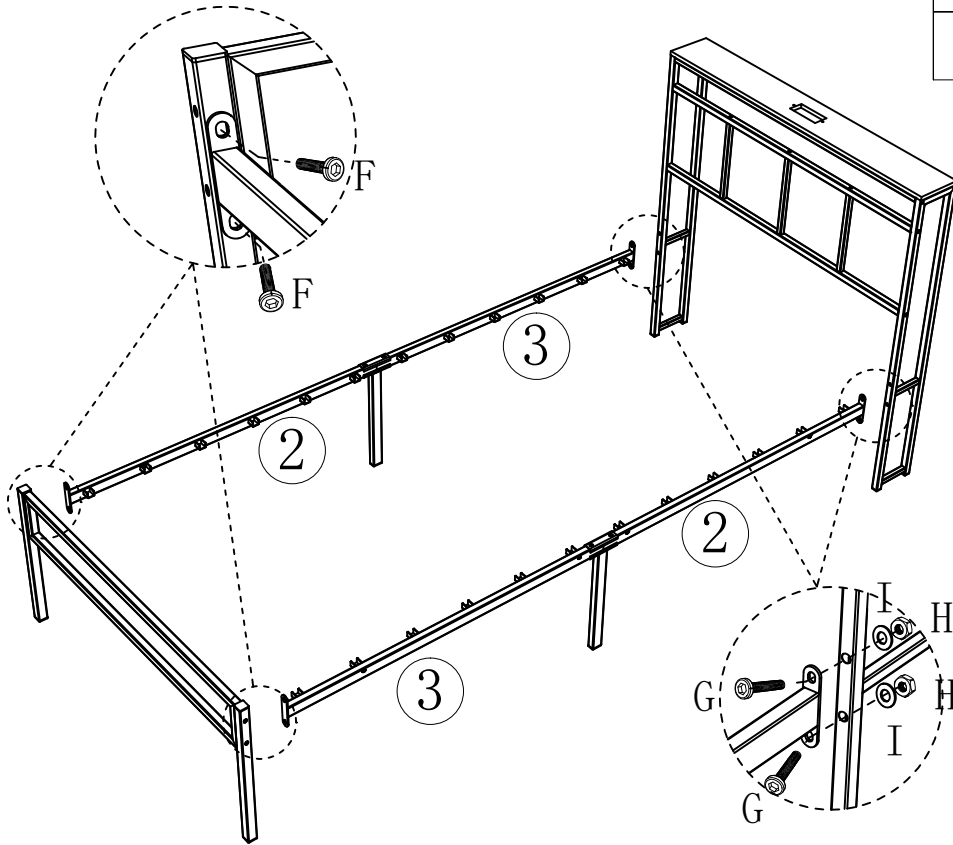

N

2pcs

9

F		M8*20mm	4pcs
G		M8*35mm	4pcs
H		M8	4pcs
I		M8	4pcs

10

When installing, please DO NOT to tighten the screws immediately! You need to make sure that all the screws are secured to 80%, then tighten them! (In order to aim all the screw holes)

13

J		M4*10mm	2pcs
K			1pcs

14

M			3pcs
---	---	--	------

Plug this LED light strip directly into the USB port.