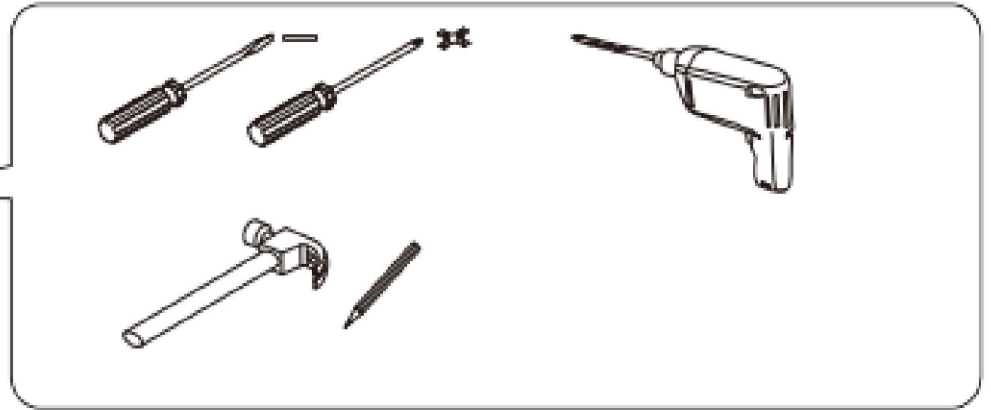

Warning

- The product must be installed and used according to the steps and recommendations in the instructions. The seller assumes no responsibility for any injury or damage caused by improper assembly or improper use by the user.
- Children are not allowed to assemble this product. During assembly, all small parts should be kept out of the reach of children to avoid swallowing or inhaling and related injuries.
- Please keep plastic packaging away from children to avoid choking hazards when playing.
- Please wear gloves during assembly/disassembly to avoid cuts.
- Please assemble the product on a spacious area and do not place the unpacked product directly on the floor to avoid damage.
- Please avoid long-term moisture to prevent mold and deformation.
- Please keep the product away from sharp objects and corrosive substances.
- Please check the tightness of the screws regularly during use. Re-tighten loose screws to ensure structural integrity.
- Depending on the type of furniture and the environment in which it is used, consider using fasteners to secure the furniture to the wall or other objects to prevent it from tipping over.
- Place the product on a flat and stable surface during use

13

J		M4*10mm	2pcs
K			1pcs

14

M			3pcs
---	---	--	------

Plug this LED light strip directly into the USB port.