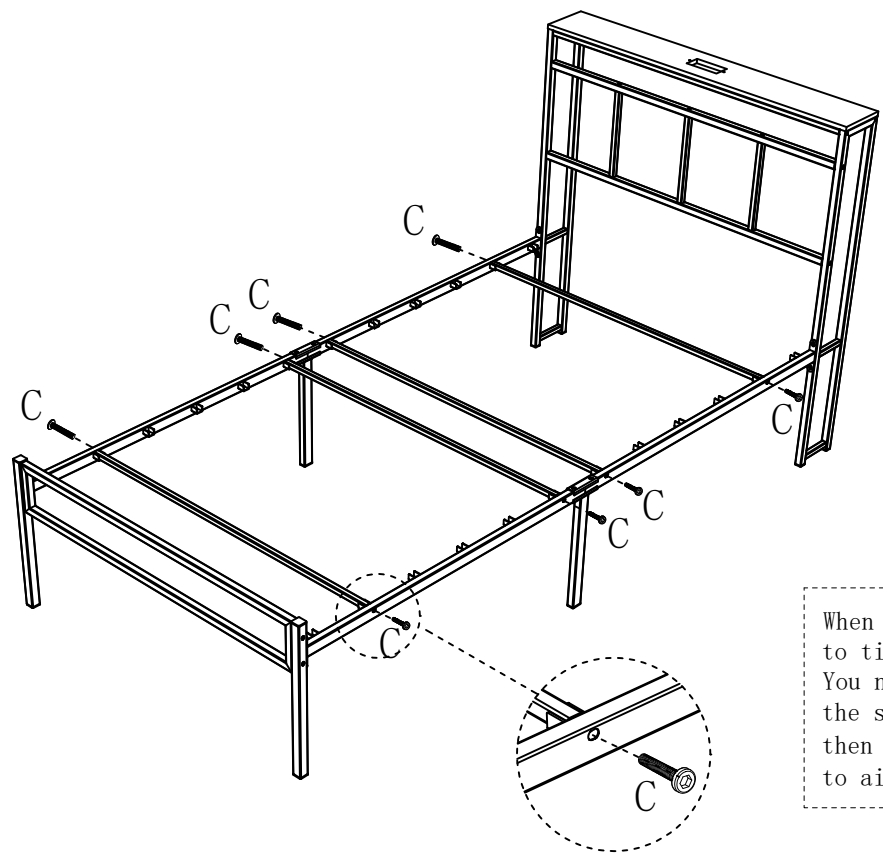

N

2pcs

9

F		M8*20mm	4pcs
G		M8*35mm	4pcs
H		M8	4pcs
I		M8	4pcs

10

When installing, please DO NOT to tighten the screws immediately! You need to make sure that all the screws are secured to 80%, then tighten them! (In order to aim all the screw holes)

13

J		M4*10mm	2pcs
K			1pcs

14

M			3pcs
---	---	--	------

Plug this LED light strip directly into the USB port.