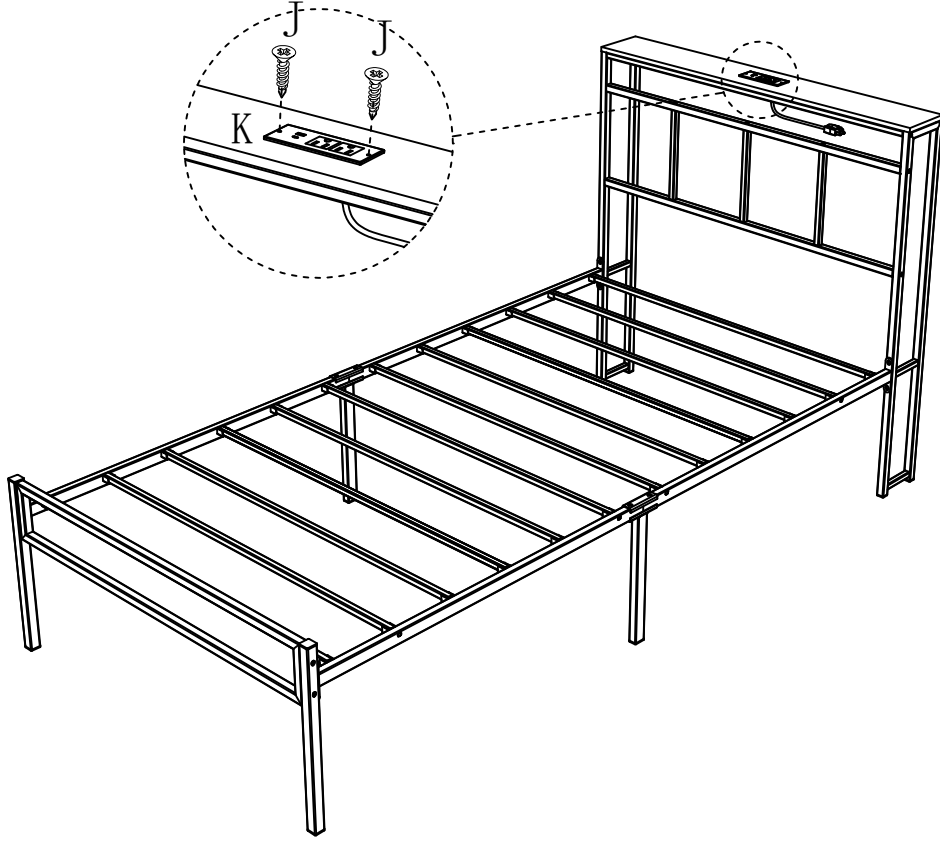

N

2pcs

9

F		M8*20mm	4pcs
G		M8*35mm	4pcs
H		M8	4pcs
I		M8	4pcs

10

When installing, please DO NOT to tighten the screws immediately! You need to make sure that all the screws are secured to 80%, then tighten them! (In order to aim all the screw holes)

13

J		M4*10mm	2pcs
K			1pcs

14

M			3pcs
---	---	--	------

Plug this LED light strip directly into the USB port.