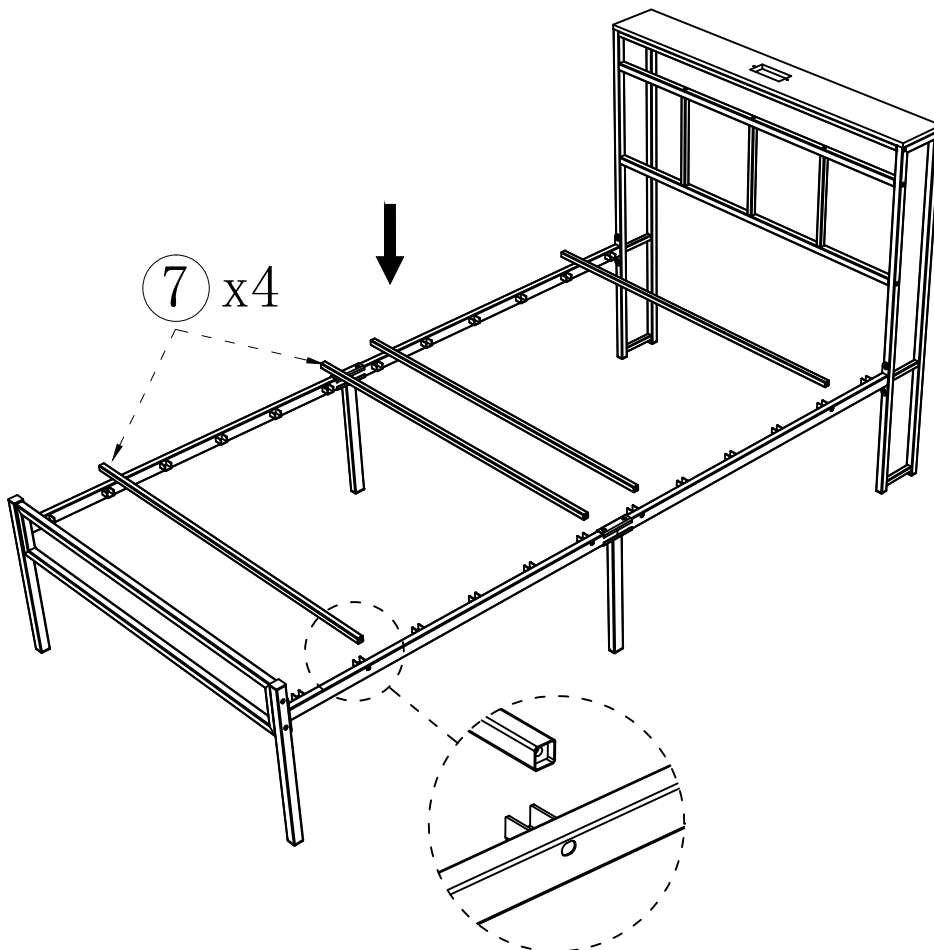

N

2pcs

9

F		M8*20mm	4pcs
G		M8*35mm	4pcs
H		M8	4pcs
I		M8	4pcs

10

When installing, please DO NOT to tighten the screws immediately! You need to make sure that all the screws are secured to 80%, then tighten them! (In order to aim all the screw holes)

13

J		M4*10mm	2pcs
K			1pcs

14

M			3pcs
---	---	--	------

Plug this LED light strip directly into the USB port.