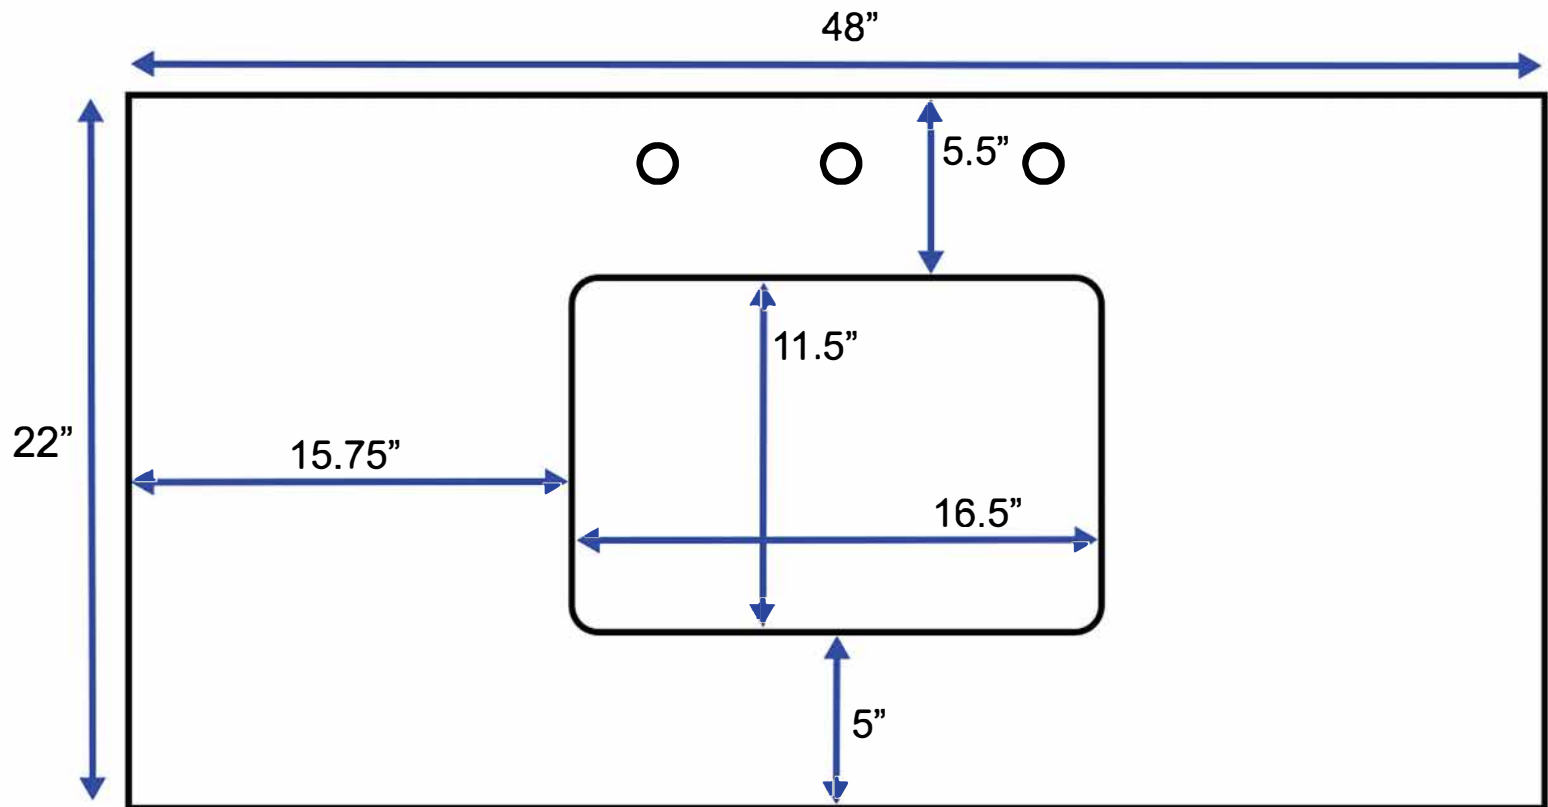

48-inch Vanity (Top View)

All measurements are approximate and rounded to the nearest quarter inch.
Please allow for a slight margin of error.