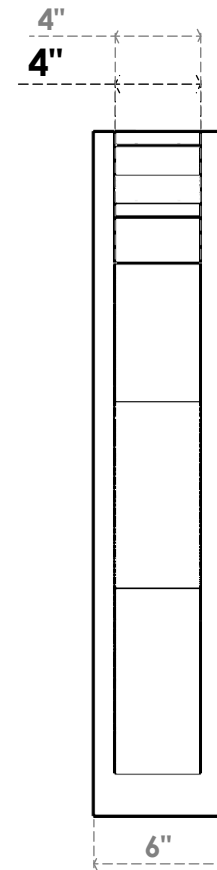

# ITEM NUMBER: OUTUROC040X060X32000X32000X040X020X040FST04RCPR

4"W TOP X 6"W BACK X 32"D X 32"H X 4"T TOP X 2"T BACK TIMBERTHANE ROUGH CEDAR FUNSTON FAUX WOOD OPEN OUTLOOKER, TRADITIONAL TOP AND BLOCK BACK, 4"W CLOSED BRACE, PRIMED TAN

EKENA MILLWORK  
2300 WEST MAIN ST.  
CLARKSVILLE, TX 75426  
TOLL FREE: 866-607-0453  
WWW.EKENAMILLWORK.COM

### NOTES

1. INSTALLATION TO BE COMPLETED IN ACCORDANCE WITH MANUFACTURER'S SPECIFICATIONS.
2. DRAWING MAY NOT BE TO SCALE
3. THIS DRAWING IS INTENDED FOR DESIGN AND PLANNING PURPOSES ONLY.
4. ALL INFORMATION CONTAINED HEREIN WAS CURRENT AT THE TIME OF DEVELOPMENT BUT MUST BE REVIEWED AND APPROVED BY THE PRODUCT MANUFACTURER TO BE CONSIDERED ACCURATE.
5. TIMBERTHANE ARCHITECTURAL PRODUCTS ARE MADE FROM HIGH DENSITY URETHANE AND COME FACTORY PRIMED