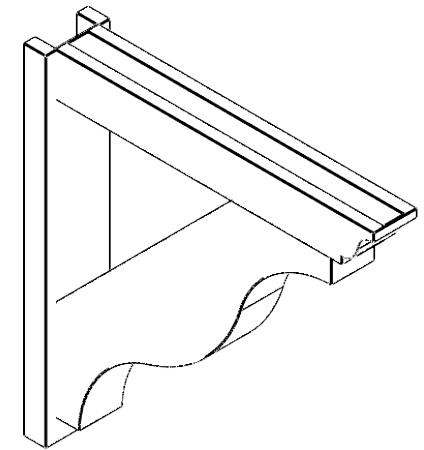

# ITEM NUMBER: OUTUROC040X060X32000X32000X040X020X040FST04RCPR

4"W TOP X 6"W BACK X 32"D X 32"H X 4"T TOP X 2"T BACK TIMBERTHANE ROUGH CEDAR FUNSTON FAUX WOOD OPEN OUTLOOKER, TRADITIONAL TOP AND BLOCK BACK, 4"W CLOSED BRACE, PRIMED TAN