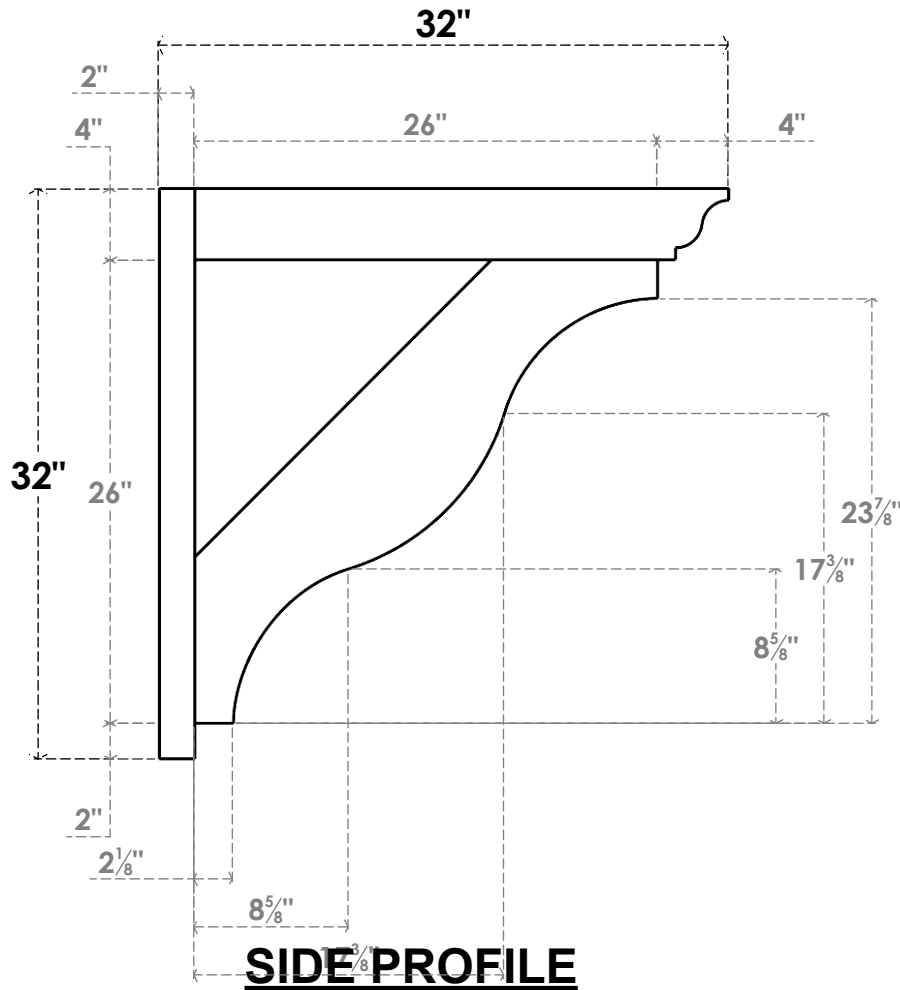

# ITEM NUMBER: OUTUROC040X060X32000X32000X040X020X040FST04RCPR

4"W TOP X 6"W BACK X 32"D X 32"H X 4"T TOP X 2"T BACK TIMBERTHANE ROUGH CEDAR FUNSTON FAUX WOOD OPEN OUTLOOKER, TRADITIONAL TOP AND BLOCK BACK, 4"W CLOSED BRACE, PRIMED TAN

### NOTES

1. INSTALLATION TO BE COMPLETED IN ACCORDANCE WITH MANUFACTURER'S SPECIFICATIONS.
2. DRAWING MAY NOT BE TO SCALE
3. THIS DRAWING IS INTENDED FOR DESIGN AND PLANNING PURPOSES ONLY.
4. ALL INFORMATION CONTAINED HEREIN WAS CURRENT AT THE TIME OF DEVELOPMENT BUT MUST BE REVIEWED AND APPROVED BY THE PRODUCT MANUFACTURER TO BE CONSIDERED ACCURATE.
5. TIMBERTHANE ARCHITECTURAL PRODUCTS ARE MADE FROM HIGH DENSITY URETHANE AND COME FACTORY PRIMED