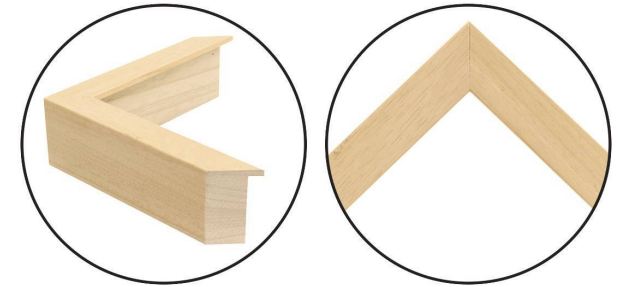

WENDOVER ART GROUP

ITEM NUMBER : **WTUR0441**

TITLE : **Collaged Connections 4**

OUTWARD DIMENSION (W X H) : **14" x 20"**

FRAME (WIDTH X DEPTH) : **MC2333 | 1" x 2.13"**

FRAME FINISH : **Standard Frame**

Blonde Maple

DESCRIPTION :

Cut and Collaged Paper, Hangs Horizontally and Vertically