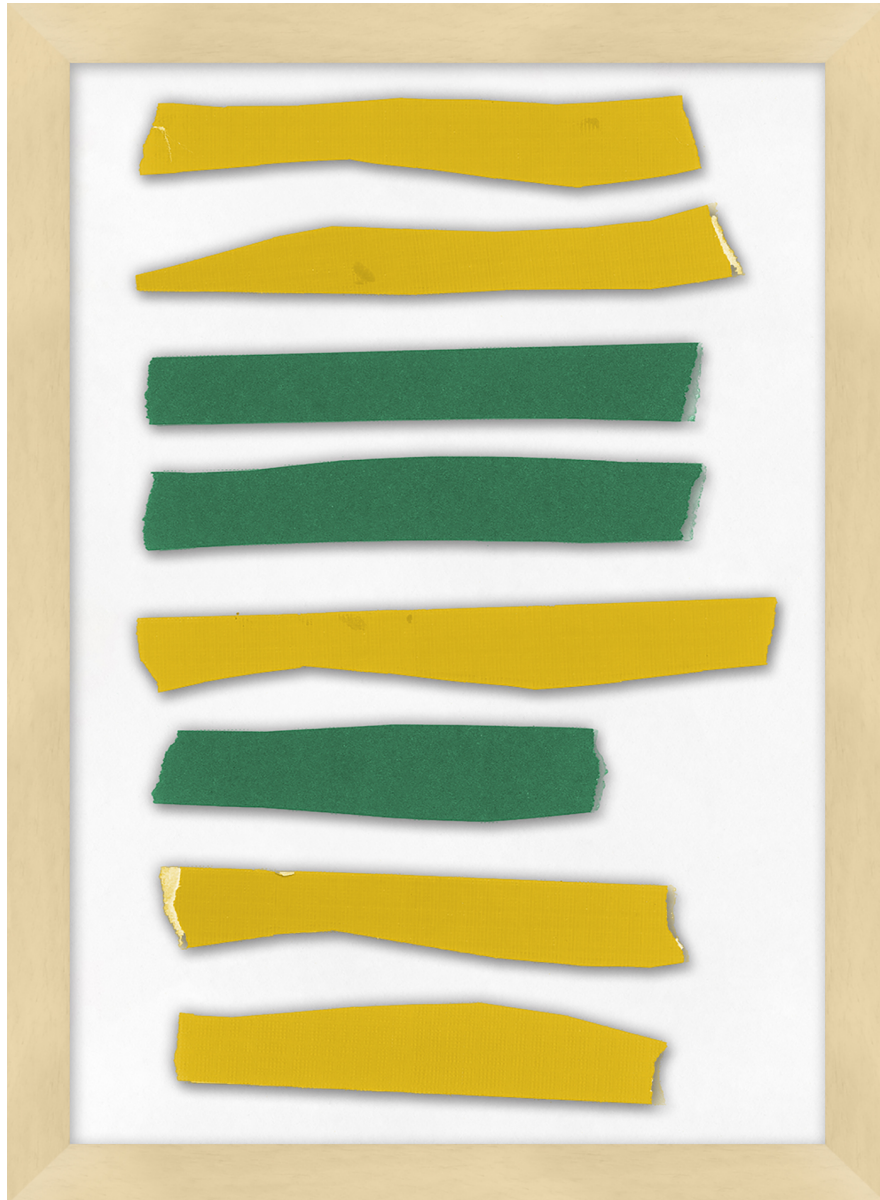

WENDOVER ART GROUP

ITEM NUMBER : **WTUR0441**

TITLE : **Collaged Connections 4**

OUTWARD DIMENSION (W X H) : **14" x 20"**

FRAME (WIDTH X DEPTH) : **MC2333 | 1" x 2.13"**

FRAME FINISH : **Standard Frame**

Blonde Maple

DESCRIPTION :

Cut and Collaged Paper, Hangs Horizontally and Vertically