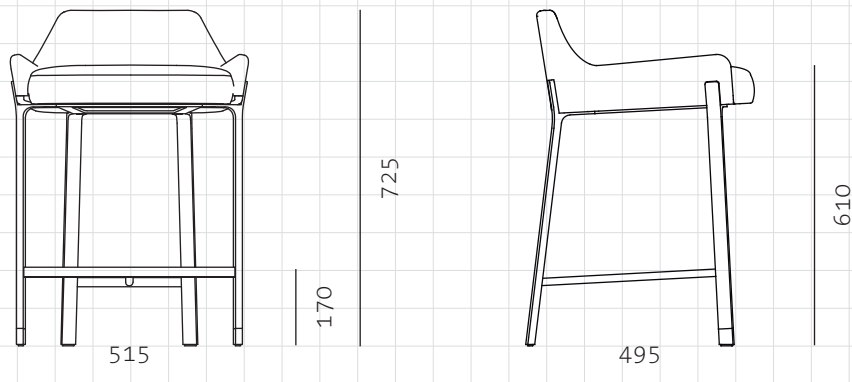

Blink Counter Stool SH610

CODE

BL-S610-610

DIMENSIONS

W515 x D495 x H725mm

NET WEIGHT

Seating height: 610mm

ENVIRONMENT

9.0 kg

MATERIALS

Indoor

Stainless steel hairline gold, steel black powder coat sand burst, upholstery

*Please refer to website or contact your local representative for complete material swatches.

SHIPPING

Package	Assembled		
Package Qty	1 pcs/box		
Packaging	Measurement (mm)	Volume (cbm)	Gross Weight (kg)
FCL	W600 x D600 x H860	0.31	14.33
LCL/AIR	W620 x D620 x H955	0.37	18.80