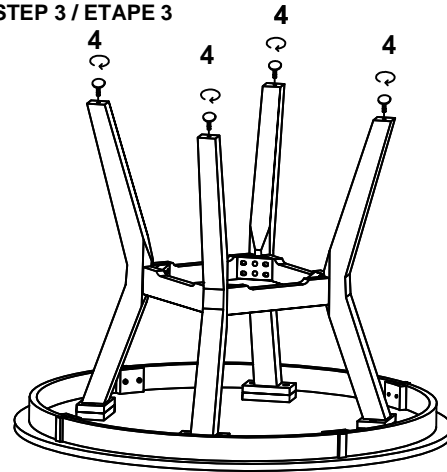

STEP 3 / ETAPE 3