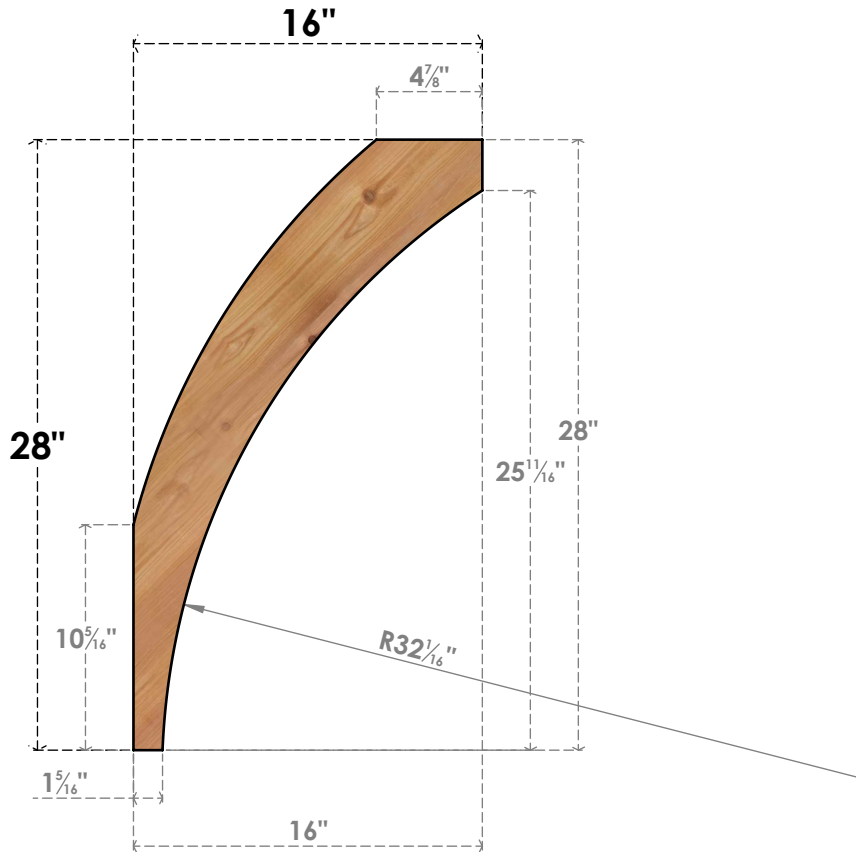

BRC06X16X28THR00SWR

5 1/2"W X 16"D X 28"H THORTON SMOOTH BRACE, WESTERN RED CEDAR

SIDE

FRONT

EKENA MILLWORK
 2300 WEST MAIN ST.
 CLARKSVILLE, TX 75426
 TOLL FREE: 866-607-0453
 WWW.EKENAMILLWORK.COM

NOTES

1. INSTALLATION TO BE COMPLETED IN ACCORDANCE WITH MANUFACTURER'S SPECIFICATIONS.
2. DRAWING MAY NOT BE TO SCALE
3. THIS DRAWING IS INTENDED FOR DESIGN AND PLANNING PURPOSES ONLY.
4. ALL INFORMATION CONTAINED HEREIN WAS CURRENT AT THE TIME OF DEVELOPMENT BUT MUST BE REVIEWED AND APPROVED BY THE PRODUCT MANUFACTURER TO BE CONSIDERED ACCURATE.
5. PRODUCTS ARE NOT KILN DRIED. THIS ITEM IS UNIQUE AND WILL CONTAIN THE NATURAL VARIATIONS THAT THE WOOD SPECIES OFFERS. THIS MAY RESULT IN VARIATIONS UP TO 1/4"