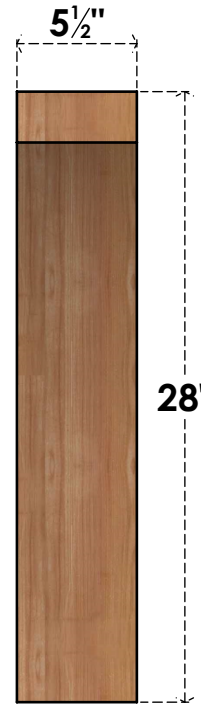

BRC06X16X28THR00SWR

5 1/2"W X 16"D X 28"H THORTON SMOOTH BRACE, WESTERN RED CEDAR

SIDE

FRONT

EKENA MILLWORK
 2300 WEST MAIN ST.
 CLARKSVILLE, TX 75426
 TOLL FREE: 866-607-0453
 WWW.EKENAMILLWORK.COM

NOTES

1. INSTALLATION TO BE COMPLETED IN ACCORDANCE WITH MANUFACTURER'S SPECIFICATIONS.
2. DRAWING MAY NOT BE TO SCALE
3. THIS DRAWING IS INTENDED FOR DESIGN AND PLANNING PURPOSES ONLY.
4. ALL INFORMATION CONTAINED HEREIN WAS CURRENT AT THE TIME OF DEVELOPMENT BUT MUST BE REVIEWED AND APPROVED BY THE PRODUCT MANUFACTURER TO BE CONSIDERED ACCURATE.
5. PRODUCTS ARE NOT KILN DRIED. THIS ITEM IS UNIQUE AND WILL CONTAIN THE NATURAL VARIATIONS THAT THE WOOD SPECIES OFFERS. THIS MAY RESULT IN VARIATIONS UP TO 1/4"