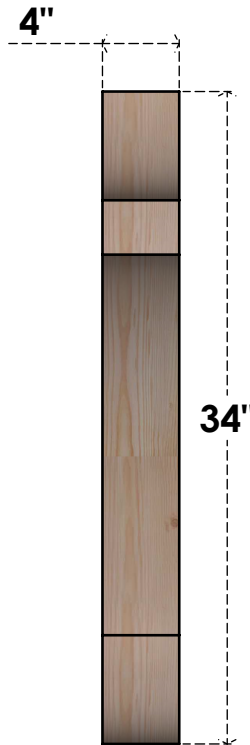

BRC04X30X34OLY00RDF

4"W X 30"D X 34"H OLYMPIC ROUGH SAWN BRACE, DOUGLAS FIR

SIDE

FRONT

EKENA MILLWORK
 2300 WEST MAIN ST.
 CLARKSVILLE, TX 75426
 TOLL FREE: 866-607-0453
 WWW.EKENAMILLWORK.COM

NOTES

1. INSTALLATION TO BE COMPLETED IN ACCORDANCE WITH MANUFACTURER'S SPECIFICATIONS.
2. DRAWING MAY NOT BE TO SCALE
3. THIS DRAWING IS INTENDED FOR DESIGN AND PLANNING PURPOSES ONLY.
4. ALL INFORMATION CONTAINED HEREIN WAS CURRENT AT THE TIME OF DEVELOPMENT BUT MUST BE REVIEWED AND APPROVED BY THE PRODUCT MANUFACTURER TO BE CONSIDERED ACCURATE.
5. PRODUCTS ARE NOT KILN DRIED. THIS ITEM IS UNIQUE AND WILL CONTAIN THE NATURAL VARIATIONS THAT THE WOOD SPECIES OFFERS. THIS MAY RESULT IN VARIATIONS UP TO 1/4"