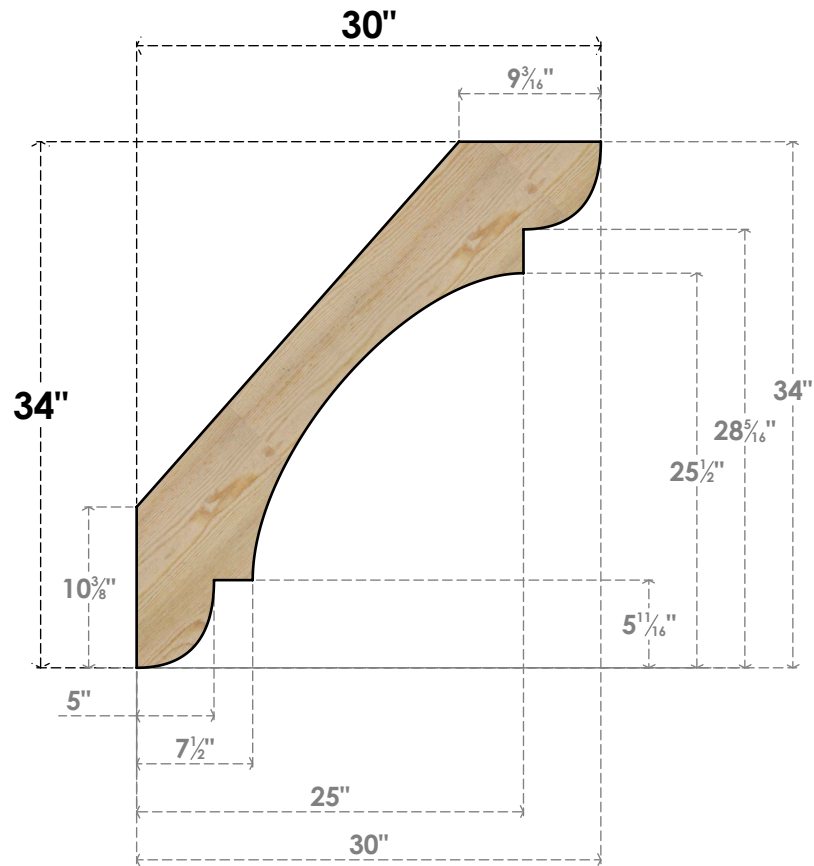

BRC04X30X34OLY00RDF

4"W X 30"D X 34"H OLYMPIC ROUGH SAWN BRACE, DOUGLAS FIR

SIDE

FRONT

EKENA MILLWORK
 2300 WEST MAIN ST.
 CLARKSVILLE, TX 75426
 TOLL FREE: 866-607-0453
 WWW.EKENAMILLWORK.COM

NOTES

1. INSTALLATION TO BE COMPLETED IN ACCORDANCE WITH MANUFACTURER'S SPECIFICATIONS.
2. DRAWING MAY NOT BE TO SCALE
3. THIS DRAWING IS INTENDED FOR DESIGN AND PLANNING PURPOSES ONLY.
4. ALL INFORMATION CONTAINED HEREIN WAS CURRENT AT THE TIME OF DEVELOPMENT BUT MUST BE REVIEWED AND APPROVED BY THE PRODUCT MANUFACTURER TO BE CONSIDERED ACCURATE.
5. PRODUCTS ARE NOT KILN DRIED. THIS ITEM IS UNIQUE AND WILL CONTAIN THE NATURAL VARIATIONS THAT THE WOOD SPECIES OFFERS. THIS MAY RESULT IN VARIATIONS UP TO 1/4"