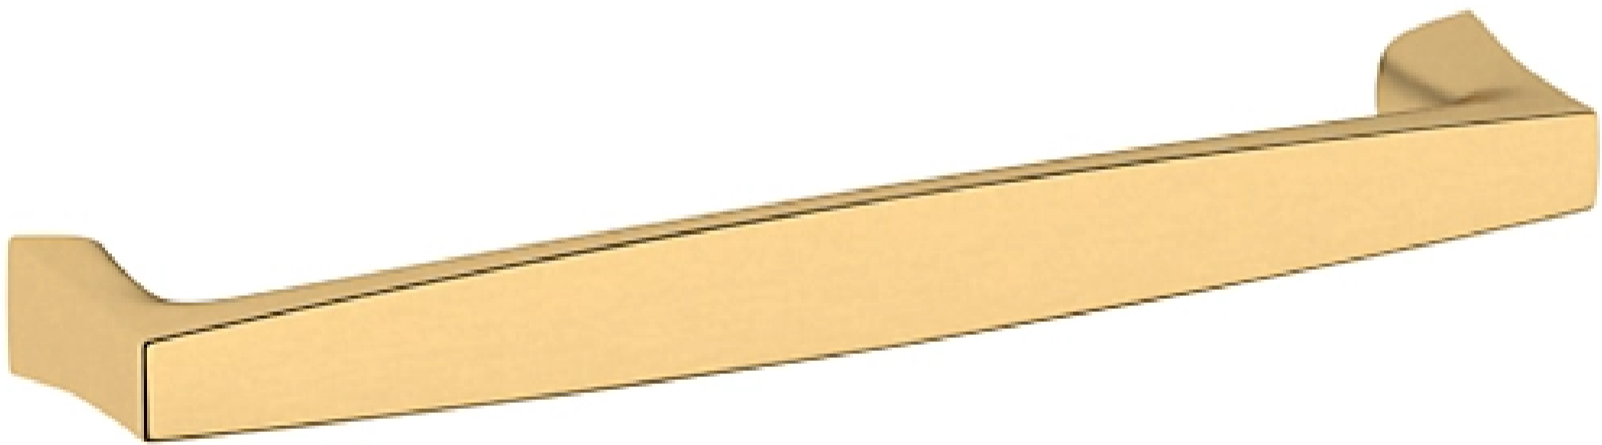

# 4976 PALM SPRINGS PULL

## SPECIFICATIONS

STYLE	Contemporary
CENTER TO CENTER	6
PROJECTION	1.145

### Key Features

- ✓ Pull out all the stops with this instant upgrade to your home. With an ode to the modern homes of its namesake, the Palm Springs collection is sleek and sophisticated.
- ✓ Baldwin's Satin Brass is a smooth, matte finish with golden, warm tones. This Lifetime Finish is created to add a subtle gleam to the hardware for years to come, and comes with a Limited Lifetime Finish Warranty.