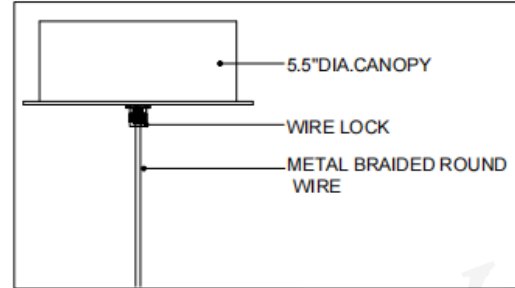

ITEM: 9000-1403

Overall Dimensions

Height: 10.5"

Diameter: 5.5"

TOP VIEW

CANOPY DETAIL

FRONT VIEW