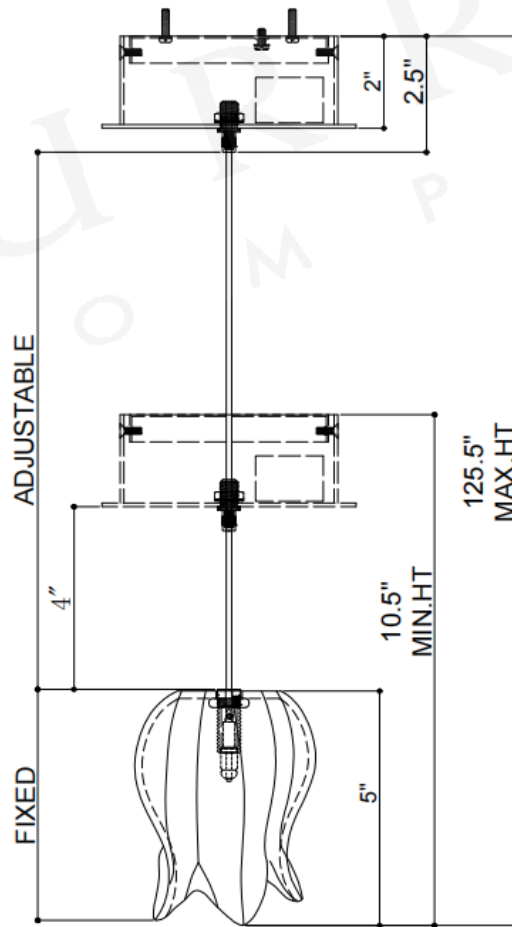

ITEM: 9000-1403

Overall Dimensions

Height: 10.5"

Diameter: 5.5"

TOP VIEW

CANOPY DETAIL

FRONT VIEW