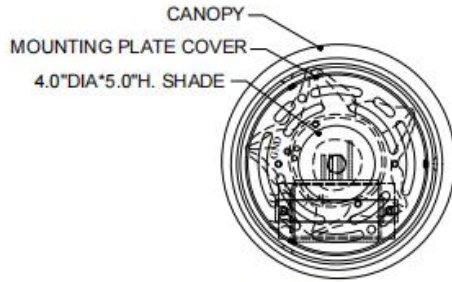

ITEM: 9000-1403

Overall Dimensions

Height: 10.5"

Diameter: 5.5"

TOP VIEW

CANOPY DETAIL

FRONT VIEW