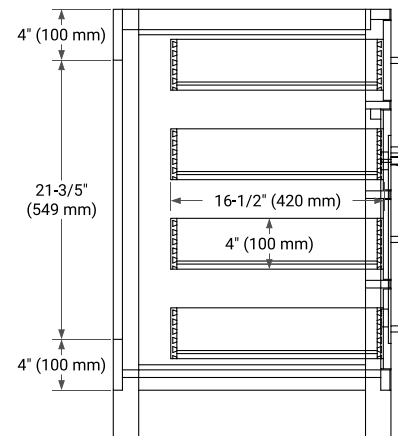

42" RIGHT OFFSET CABINET

BASE CABINET DIMENSIONS

42" W x 21.5" D x 33.5" H

FEATURES

- Solid wood frame with engineered wood panels
- Dovetail drawers and joints
- Soft closing doors & drawers

HARDWARE FINISHES*

White Grey

FRONT VIEW

SIDE VIEW

PLAN VIEW

43" RIGHT RECTANGLE SINK COUNTERTOP WITH 1.5 IN. THICKNESS

OVERALL DIMENSIONS

43" W x 22" D x 1.5" H

COUNTERTOP OPTIONS

COUNTERTOP PLAN VIEW

EDGE SIDE VIEW

THREE DIMENSIONAL COUNTERTOP VIEW