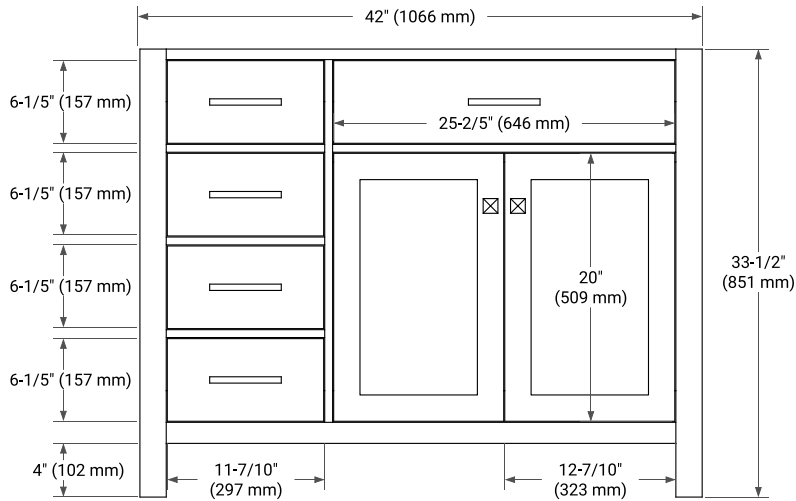

42" RIGHT OFFSET CABINET

BASE CABINET DIMENSIONS

42" W x 21.5" D x 33.5" H

FEATURES

- Solid wood frame with engineered wood panels
- Dovetail drawers and joints
- Soft closing doors & drawers

HARDWARE FINISHES*

White Grey

FRONT VIEW

SIDE VIEW

PLAN VIEW

43" RIGHT RECTANGLE SINK COUNTERTOP WITH 1.5 IN. THICKNESS

OVERALL DIMENSIONS

43" W x 22" D x 1.5" H

COUNTERTOP OPTIONS

COUNTERTOP PLAN VIEW

EDGE SIDE VIEW

THREE DIMENSIONAL COUNTERTOP VIEW