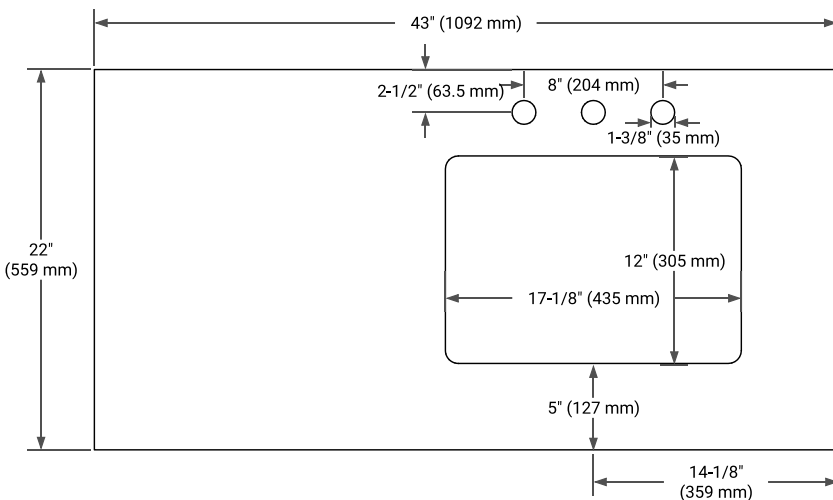

42" RIGHT OFFSET CABINET

BASE CABINET DIMENSIONS

42" W x 21.5" D x 33.5" H

FEATURES

- Solid wood frame with engineered wood panels
- Dovetail drawers and joints
- Soft closing doors & drawers

HARDWARE FINISHES*

White Grey

FRONT VIEW

SIDE VIEW

PLAN VIEW

43" RIGHT RECTANGLE SINK COUNTERTOP WITH 1.5 IN. THICKNESS

OVERALL DIMENSIONS

43" W x 22" D x 1.5" H

COUNTERTOP OPTIONS

Carrara Marble

White Quartz

FEATURES

- Solid countertop with mitered edges & seams
- Undermount white rectangular sink
- Pre-drilled for 8" widespread faucet

INCLUDED

- Countertop
- Matching Backsplash
- Rectangle Sink

COUNTERTOP PLAN VIEW

EDGE SIDE VIEW

THREE DIMENSIONAL COUNTERTOP VIEW