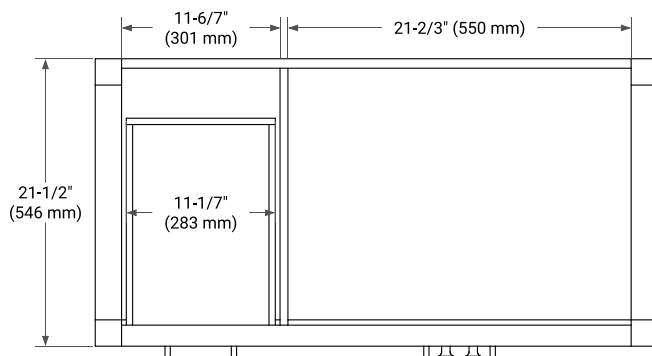

42" RIGHT OFFSET CABINET

BASE CABINET DIMENSIONS

42" W x 21.5" D x 33.5" H

FEATURES

- Solid wood frame with engineered wood panels
- Dovetail drawers and joints
- Soft closing doors & drawers

HARDWARE FINISHES*

White Grey

FRONT VIEW

SIDE VIEW

PLAN VIEW

43" RIGHT RECTANGLE SINK COUNTERTOP WITH 1.5 IN. THICKNESS

OVERALL DIMENSIONS

43" W x 22" D x 1.5" H

COUNTERTOP OPTIONS

COUNTERTOP PLAN VIEW

EDGE SIDE VIEW

THREE DIMENSIONAL COUNTERTOP VIEW