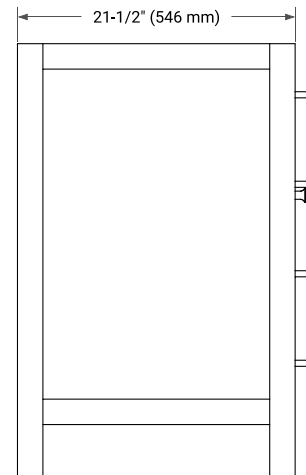

42" RIGHT OFFSET CABINET

BASE CABINET DIMENSIONS

42" W x 21.5" D x 33.5" H

FEATURES

- Solid wood frame with engineered wood panels
- Dovetail drawers and joints
- Soft closing doors & drawers

HARDWARE FINISHES*

White Grey

FRONT VIEW

SIDE VIEW

PLAN VIEW

43" RIGHT RECTANGLE SINK COUNTERTOP WITH 1.5 IN. THICKNESS

OVERALL DIMENSIONS

43" W x 22" D x 1.5" H

COUNTERTOP OPTIONS

COUNTERTOP PLAN VIEW

EDGE SIDE VIEW

THREE DIMENSIONAL COUNTERTOP VIEW