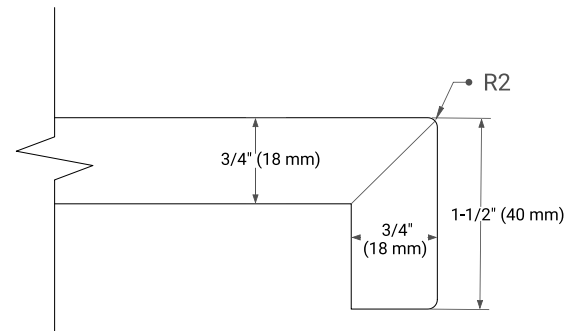

White Grey

FRONT VIEW

SIDE VIEW

PLAN VIEW

43" RIGHT RECTANGLE SINK COUNTERTOP WITH 1.5 IN. THICKNESS

OVERALL DIMENSIONS

43" W x 22" D x 1.5" H

COUNTERTOP OPTIONS

Carrara Marble

White Quartz

FEATURES

- Solid countertop with mitered edges & seams
- Undermount white rectangular sink
- Pre-drilled for 8" widespread faucet

INCLUDED

- Countertop
- Matching Backsplash
- Rectangle Sink

COUNTERTOP PLAN VIEW

EDGE SIDE VIEW

THREE DIMENSIONAL COUNTERTOP VIEW