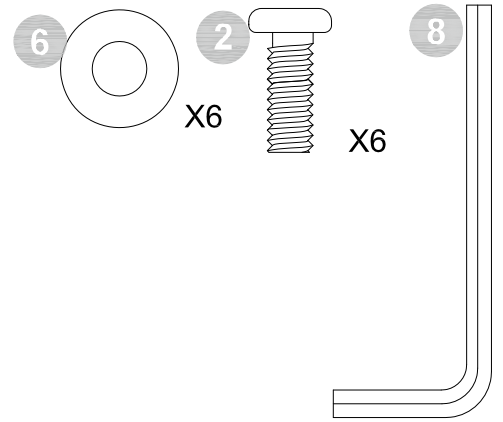

1/4" X 3/4"
X 4

1/4" X 1 3/4"
X 4

1/4" X 2 1/4"
X 6

Φ16mm
X 26

1/4"
X 4

4mm
X 1

11.3mm
X 1

4110019LS

Monarch Hill Metal Bed-Twin,Black

STEP 1

4110019LS

Monarch Hill Metal Bed-Twin,Black

STEP 2

STEP 3

STEP 4

STEP 5