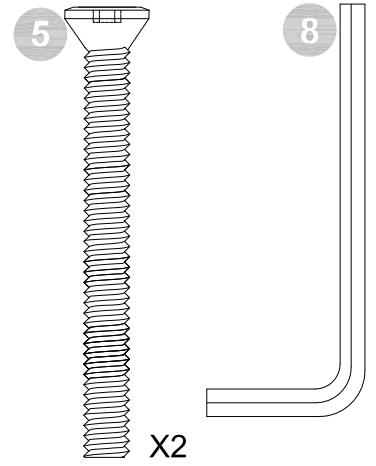

1/4" X 3/4"
X 4

1/4" X 1 3/4"
X 4

1/4" X 2 1/4"
X 6

Φ16mm
X 26

1/4"
X 4

4mm
X 1

11.3mm
X 1

4110019LS

Monarch Hill Metal Bed-Twin,Black

STEP 1

4110019LS

Monarch Hill Metal Bed-Twin,Black

STEP 2

STEP 3

STEP 4

STEP 5