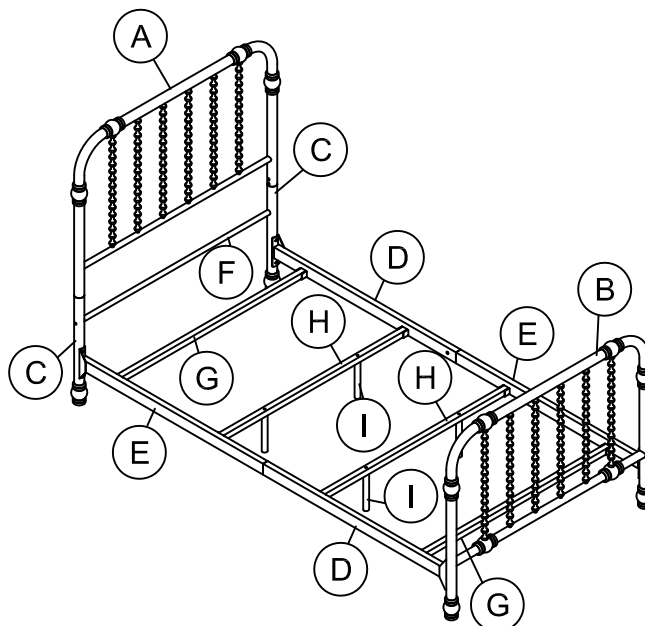

Part Identification

Not actual size

Headboard
T943140
X 1

Footboard
T943150
X 1

Leg Post
T943160
X 2

Side Rail 01
T943170
X 2

Side Rail 02
T943180
X 2

Brace
T943190
X 1

Cross Brace 01
T943200
X 2

Cross Brace 02
T943210
X 2

Support Leg
T943220
X 4

Hardware List

Actual size

Hardware Pack #: T4110019LS-00

1/4" X 1/2"
X 4

1/4" X 5/8"
X 14