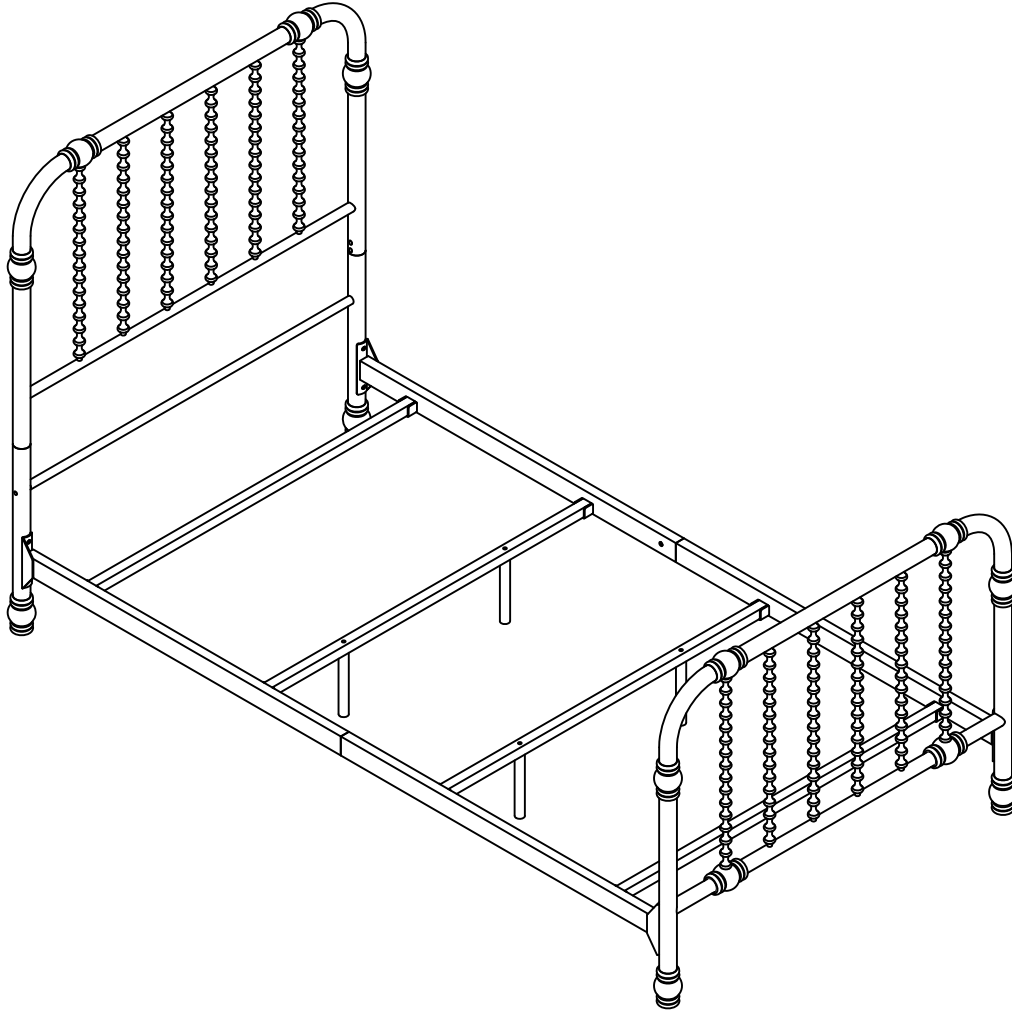

4110019LS

Monarch Hill Metal Bed-Twin,Black

B344110019LS00

Keep this Assembly Manual for future reference.

Weight Limit: 225 Lb / 102 Kg

2 adults recommended
for assembly

This product is not intended for commercial use