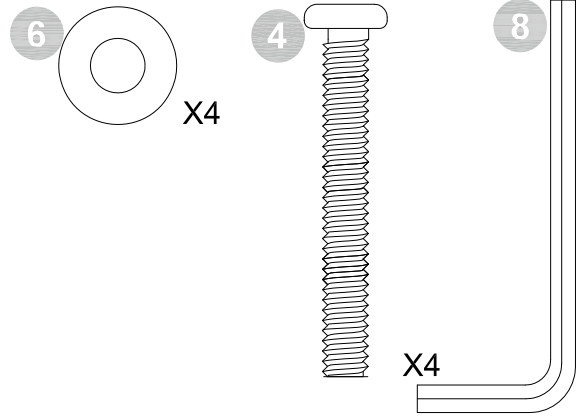

1/4" X 3/4"
X 4

1/4" X 1 3/4"
X 4

1/4" X 2 1/4"
X 6

Φ16mm
X 26

1/4"
X 4

4mm
X 1

11.3mm
X 1

4110019LS

Monarch Hill Metal Bed-Twin,Black

STEP 1

4110019LS

Monarch Hill Metal Bed-Twin,Black

STEP 2

STEP 3

STEP 4

STEP 5