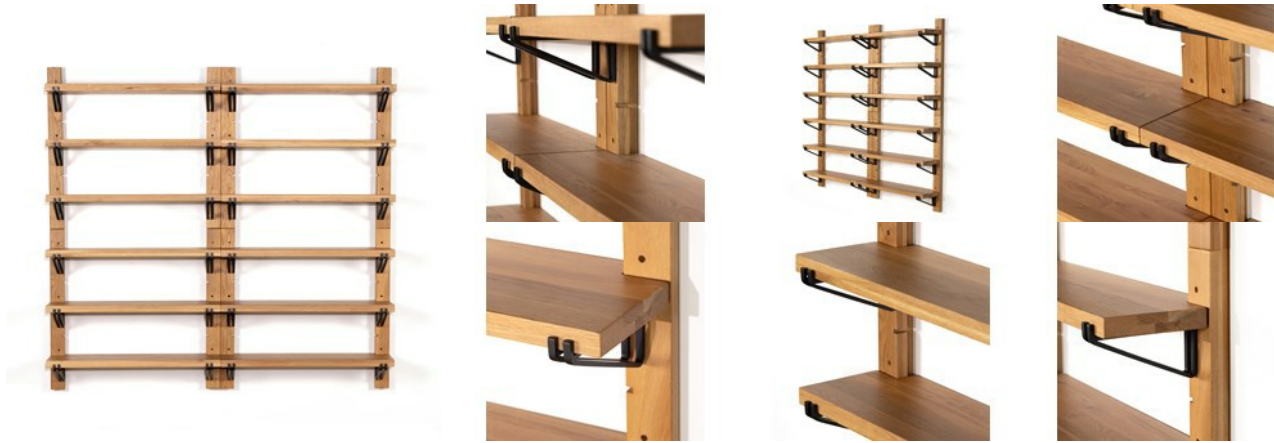

232463-001

Pivott Shelf-Set Of 4-Natural Oak Veneer | \$1,185.00 Your Cost

OVERVIEW

Spacious adjustable shelves made from solid natural oak, with black iron hardware for clean contrast.

Ready for Immediate Shipment: 0

More Arriving Soon: Yes, Late July 2023

PRODUCT DETAILS

SKU: 232463-001

Collection: Patten

Weight: 264.56 lb

Colors: Dark Iron, Natural Oak

Materials: Iron, Solid Oak

Volume: 18.36 cu ft

Overall Dimensions: 72.00"w x 10.25"d x 68.00"h

COLLECTION OVERVIEW

From the Patten Collection

The fascinating grace of the traditional serpentine dresser is simplified and sized for modern living. Distressed surfaces and carved detailing graces a mix of woods from reclaimed pine to acacia. Dark to light finishes highlight the natural beauty and movement of wood grains across each eye-catching piece.