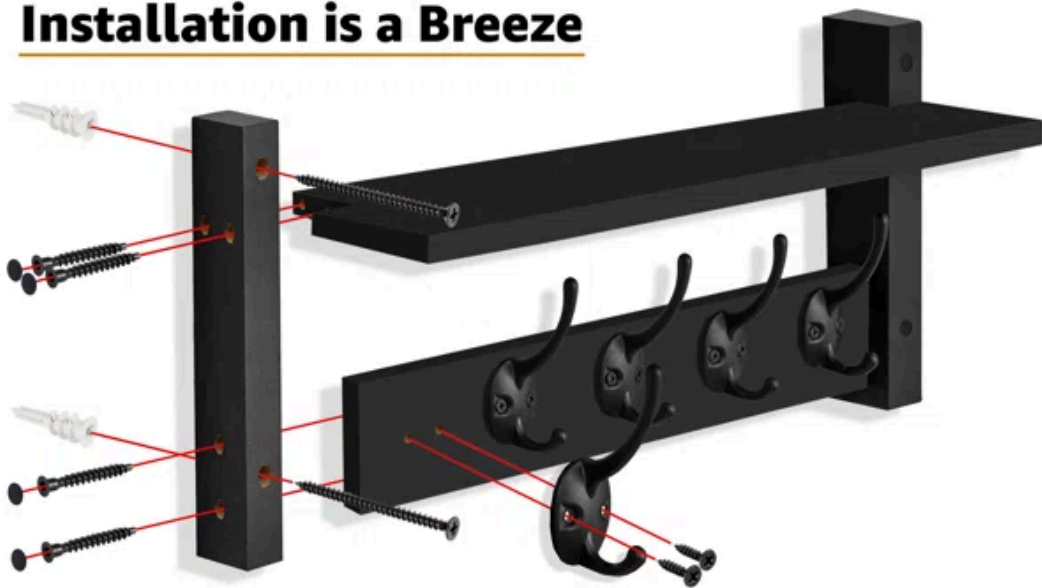

Installation is a Breeze

10x 8x 1x 4x 4x

All Hardware Included

Heavy-Duty Hooks

Textured Screw Covers