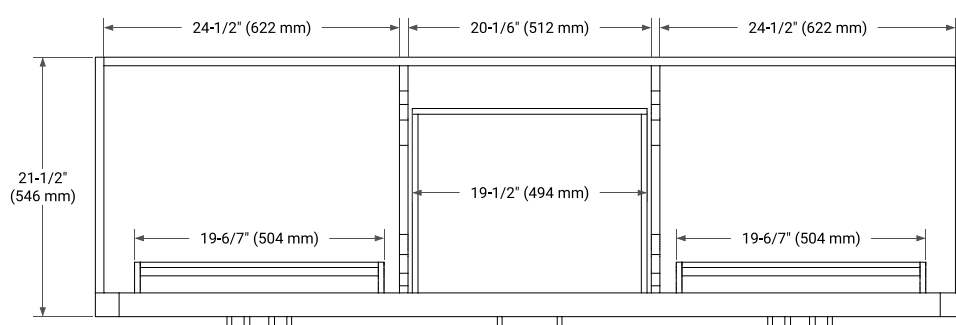

72" DOUBLE SINK BASE CABINET

BASE CABINET DIMENSIONS

72" W x 21.5" D x 34.5" H

FEATURES

- Solid wood frame & plywood panels
- Dovetail drawers and joints
- Soft closing doors & drawers

HARDWARE FINISHES*

Brushed Nickel   Satin Brass   Matte Black   Polished Chrome

Hardware comes preinstalled with the illustrated option. Other finishes are available on our online store if you prefer a different one.

AVAILABLE COLORS

White   Grey   Midnight Blue   Oak

FRONT VIEW

SIDE VIEW

PLAN VIEW