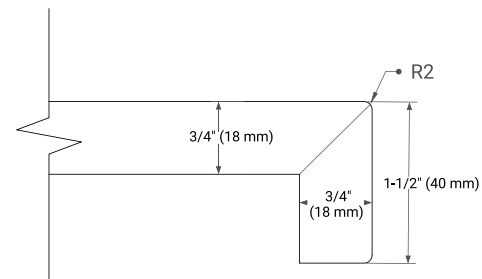

EDGE SIDE VIEW