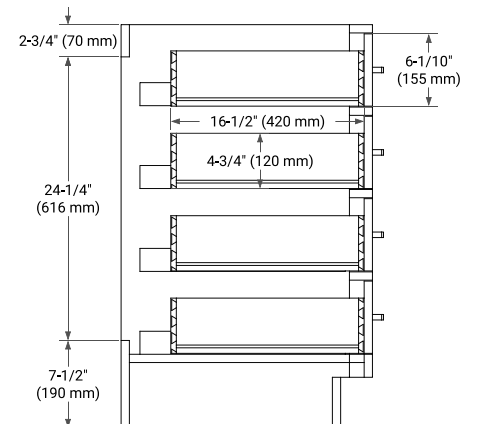

## BASE CABINET DIMENSIONS

72" W x 21.5" D x 34.5" H

## SIDE VIEW

## PLAN VIEW

## OVERALL DIMENSIONS

73" W x 22" D x 1.5" H