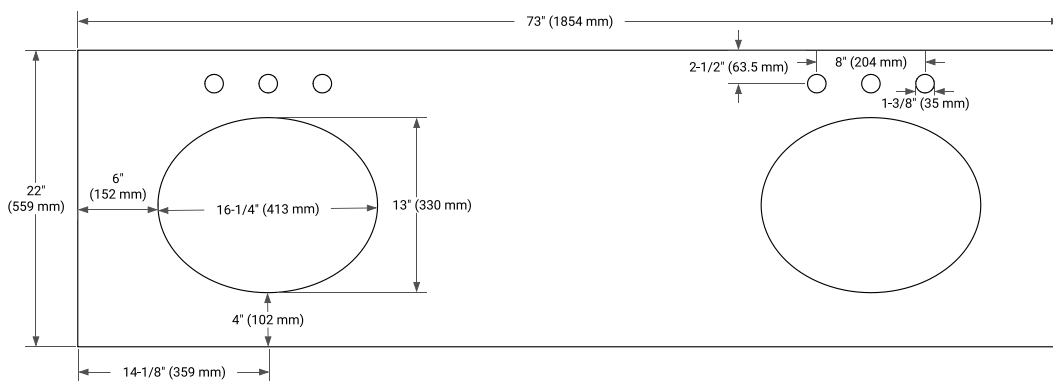

73" DOUBLE OVAL SINK COUNTERTOP WITH 1.5 IN. THICKNESS

OVERALL DIMENSIONS

73" W x 22" D x 1.5" H

COUNTERTOP OPTIONS

FEATURES

- Solid countertop with mitered edges & seams
- Undermount white oval sink
- Pre-drilled for 8" widespread faucet

INCLUDED

- Countertop
- Matching Backsplash
- Oval Sinks

COUNTERTOP PLAN VIEW