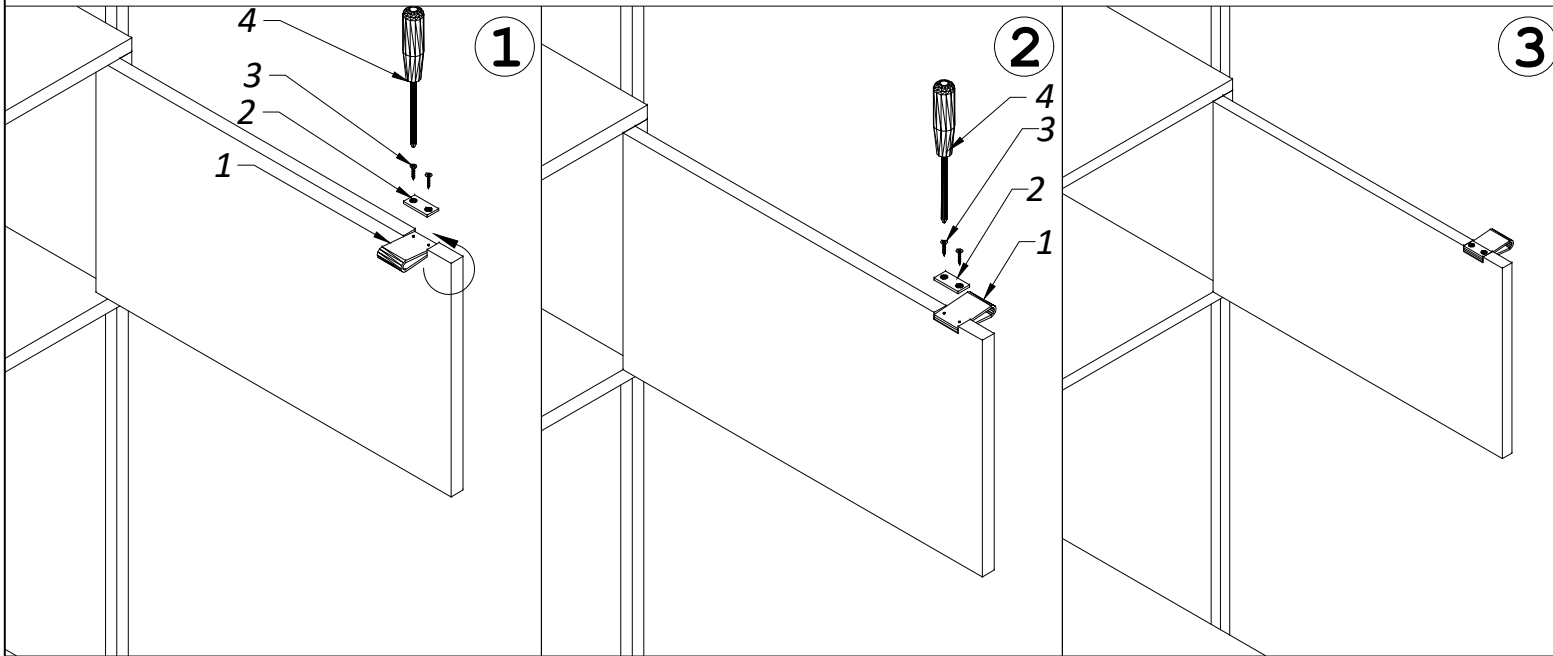

## DOOR PULL ASSEMBLY INSTRUCTIONS

## PARTS LIST

#	DESCRIPTION
1	LEATHER PULL
2	IRON PLATE
3	PHILLIPS SCREW 8x1
TOOL REQUIRED	
#	DESCRIPTION
4	PHILLIPS SCREW DRIVER NOT INCLUDED

**NOTE:**  
LEATHER PULL IS  
PRE ASSEMBLED

## ----- DRAWER PULL ASSEMBLY INSTRUCTIONS