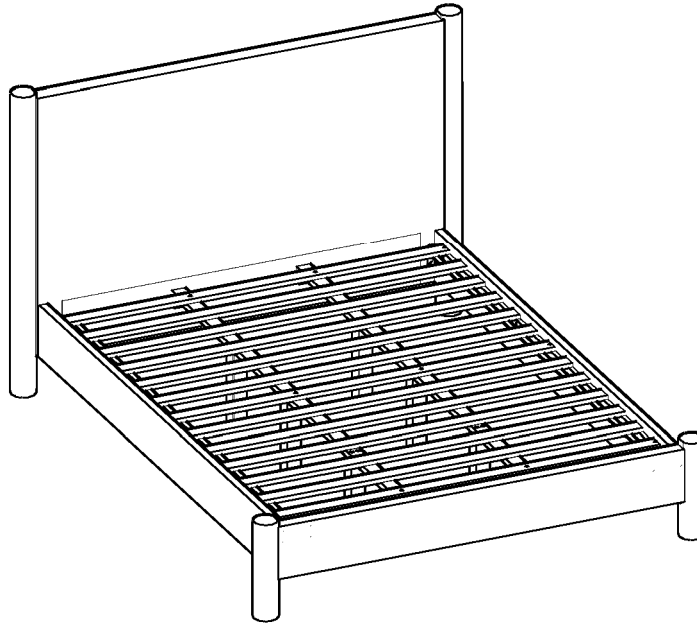

ASSEMBLY INSTRUCTIONS

MODEL : BD736-FS

COMPONENT

Headboard - 1 pc.  ①	Headboard Leg - 2 pcs.  ②	Footboard - 1 pc.  ③	Footboard Leg - 2 pcs.  ④	Side Rail - 2 pcs.  ⑤	Center Rail - 2 pcs.  ⑥	Center Leg - 6 pcs.  ⑦	Slats - 13 pcs.(1set)  ⑧
---	---	--	---	---	--	--	--

HARDWARE

Allen Key M4 - 1 pc.  A	Allen Key M5 - 1 pc.  B	JCBC Bolt M6 x 40mm - 24 pcs.  C	Wood Screw M4 x 20mm - 4 pcs.  D	Wood Screw M4 x 25mm - 12 pcs.  E	M6 Spring Washer - 12 pcs.  F	M6 Flat Washer (Small) - 12 pcs.  G
---	--	--	--	---	---	--