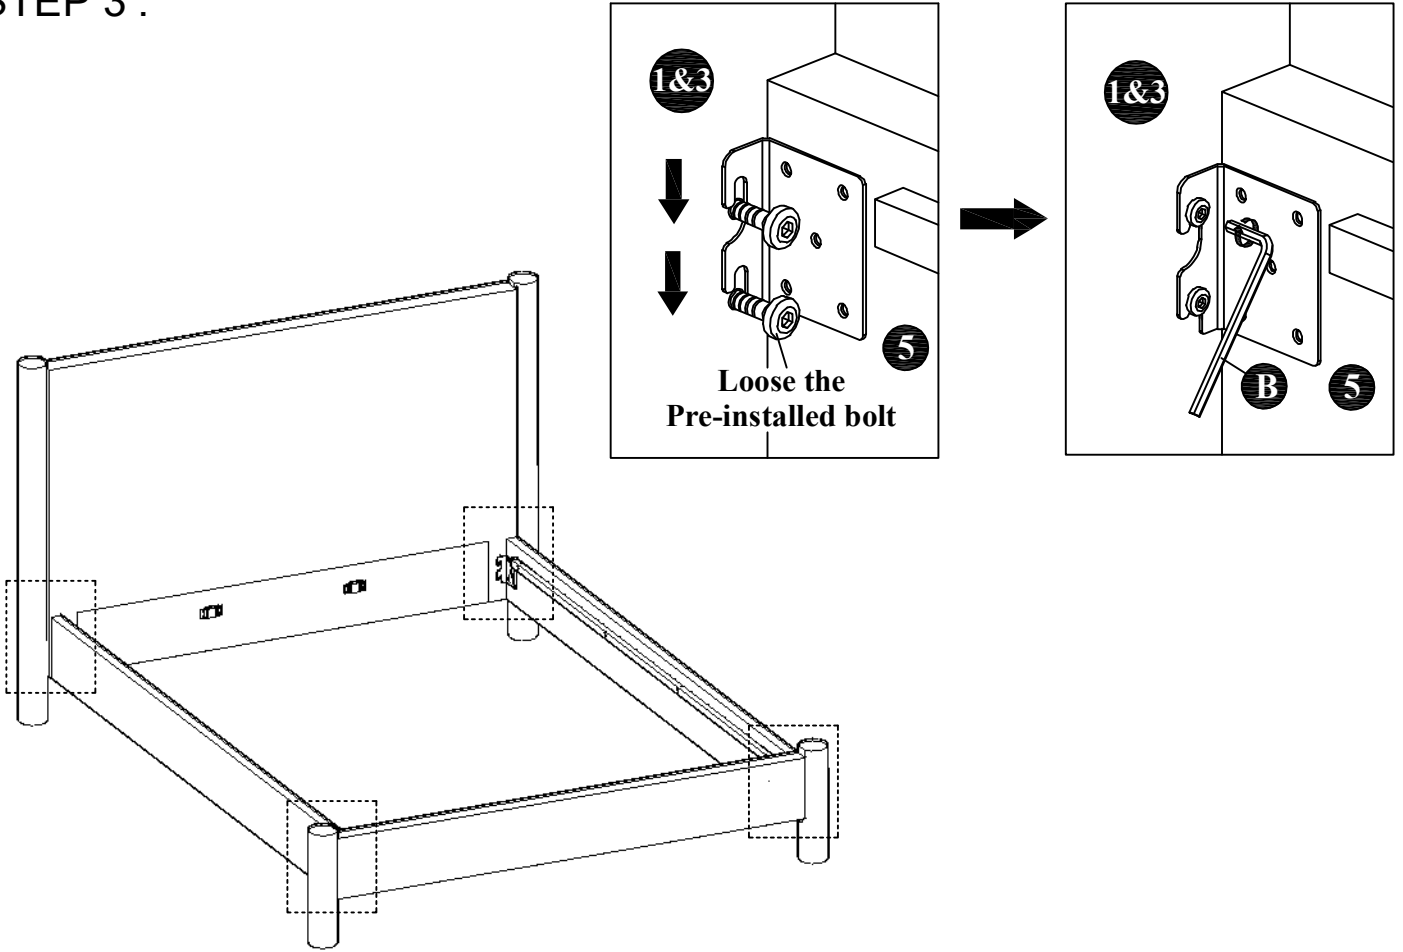

ASSEMBLY INSTRUCTIONS

MODEL : BD736-FS

COMPONENT

Headboard - 1 pc.  ①	Headboard Leg - 2 pcs.  ②	Footboard - 1 pc.  ③	Footboard Leg - 2 pcs.  ④	Side Rail - 2 pcs.  ⑤	Center Rail - 2 pcs.  ⑥	Center Leg - 6 pcs.  ⑦	Slats - 13 pcs.(1set)  ⑧
---	---	--	---	---	--	--	--

HARDWARE

Allen Key M4 - 1 pc.  A	Allen Key M5 - 1 pc.  B	JCBC Bolt M6 x 40mm - 24 pcs.  C	Wood Screw M4 x 20mm - 4 pcs.  D	Wood Screw M4 x 25mm - 12 pcs.  E	M6 Spring Washer - 12 pcs.  F	M6 Flat Washer (Small) - 12 pcs.  G
---	--	--	--	---	---	--

ASSEMBLY INSTRUCTIONS

STEP 1 :

STEP 2 :

ASSEMBLY INSTRUCTIONS

STEP 3 :

STEP 4 :

ASSEMBLY INSTRUCTIONS

STEP 5 :