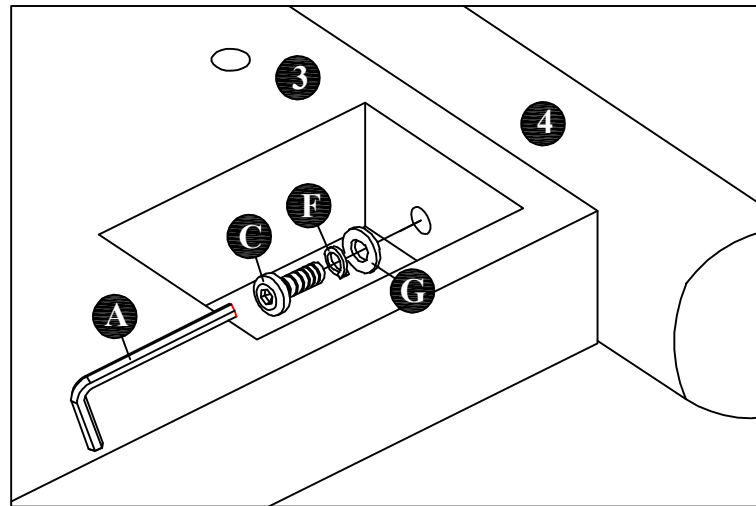

ASSEMBLY INSTRUCTIONS

MODEL : BD736-FS

COMPONENT

Headboard - 1 pc.  ①	Headboard Leg - 2 pcs.  ②	Footboard - 1 pc.  ③	Footboard Leg - 2 pcs.  ④	Side Rail - 2 pcs.  ⑤	Center Rail - 2 pcs.  ⑥	Center Leg - 6 pcs.  ⑦	Slats - 13 pcs.(1set)  ⑧
---	---	--	---	---	--	--	--

HARDWARE

Allen Key M4 - 1 pc.  A	Allen Key M5 - 1 pc.  B	JCBC Bolt M6 x 40mm - 24 pcs.  C	Wood Screw M4 x 20mm - 4 pcs.  D	Wood Screw M4 x 25mm - 12 pcs.  E	M6 Spring Washer - 12 pcs.  F	M6 Flat Washer (Small) - 12 pcs.  G
---	--	--	--	---	---	--

ASSEMBLY INSTRUCTIONS

STEP 1 :

STEP 2 :

ASSEMBLY INSTRUCTIONS

STEP 3 :

STEP 4 :

ASSEMBLY INSTRUCTIONS

STEP 5 :