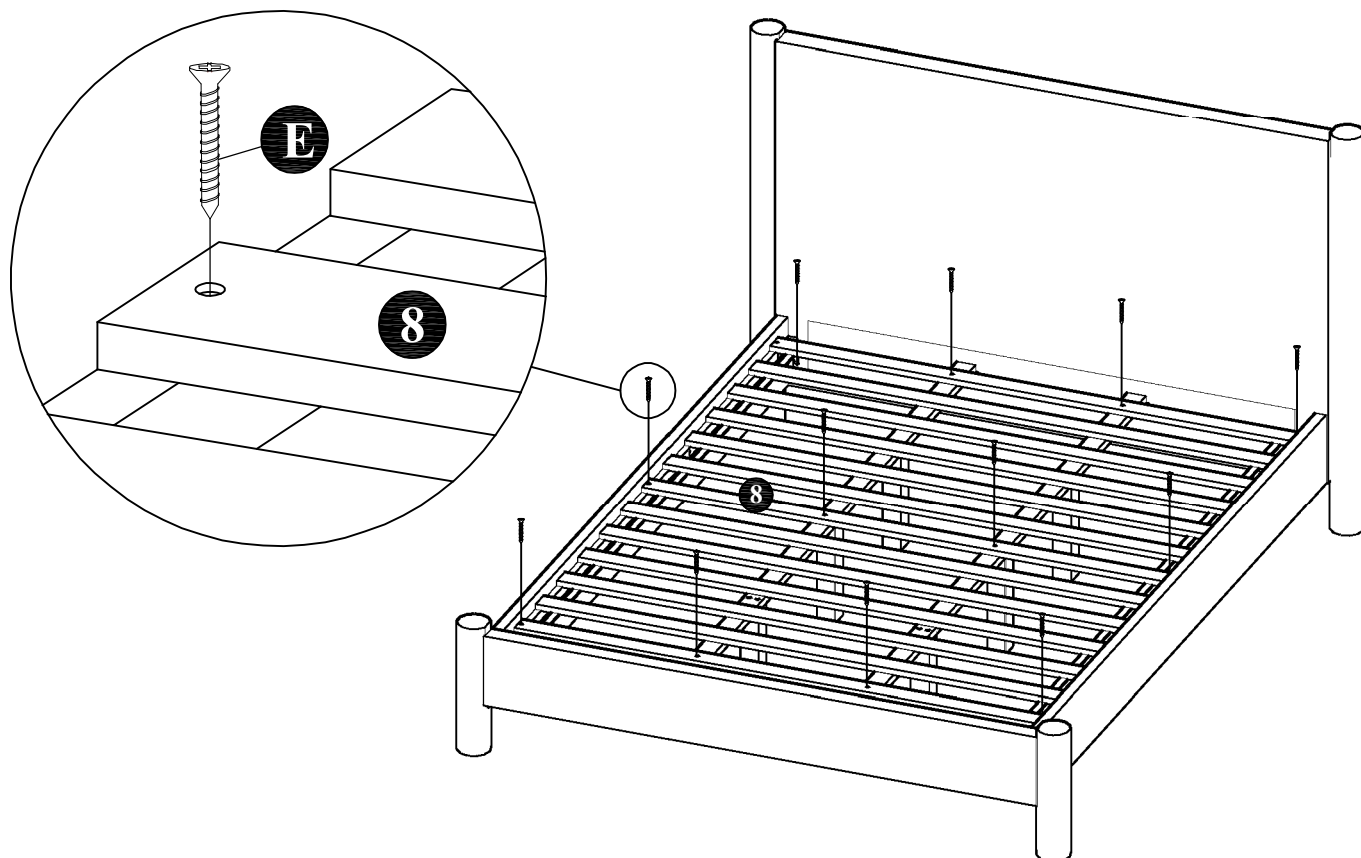

ASSEMBLY INSTRUCTIONS

STEP 5 :

STEP 6 :