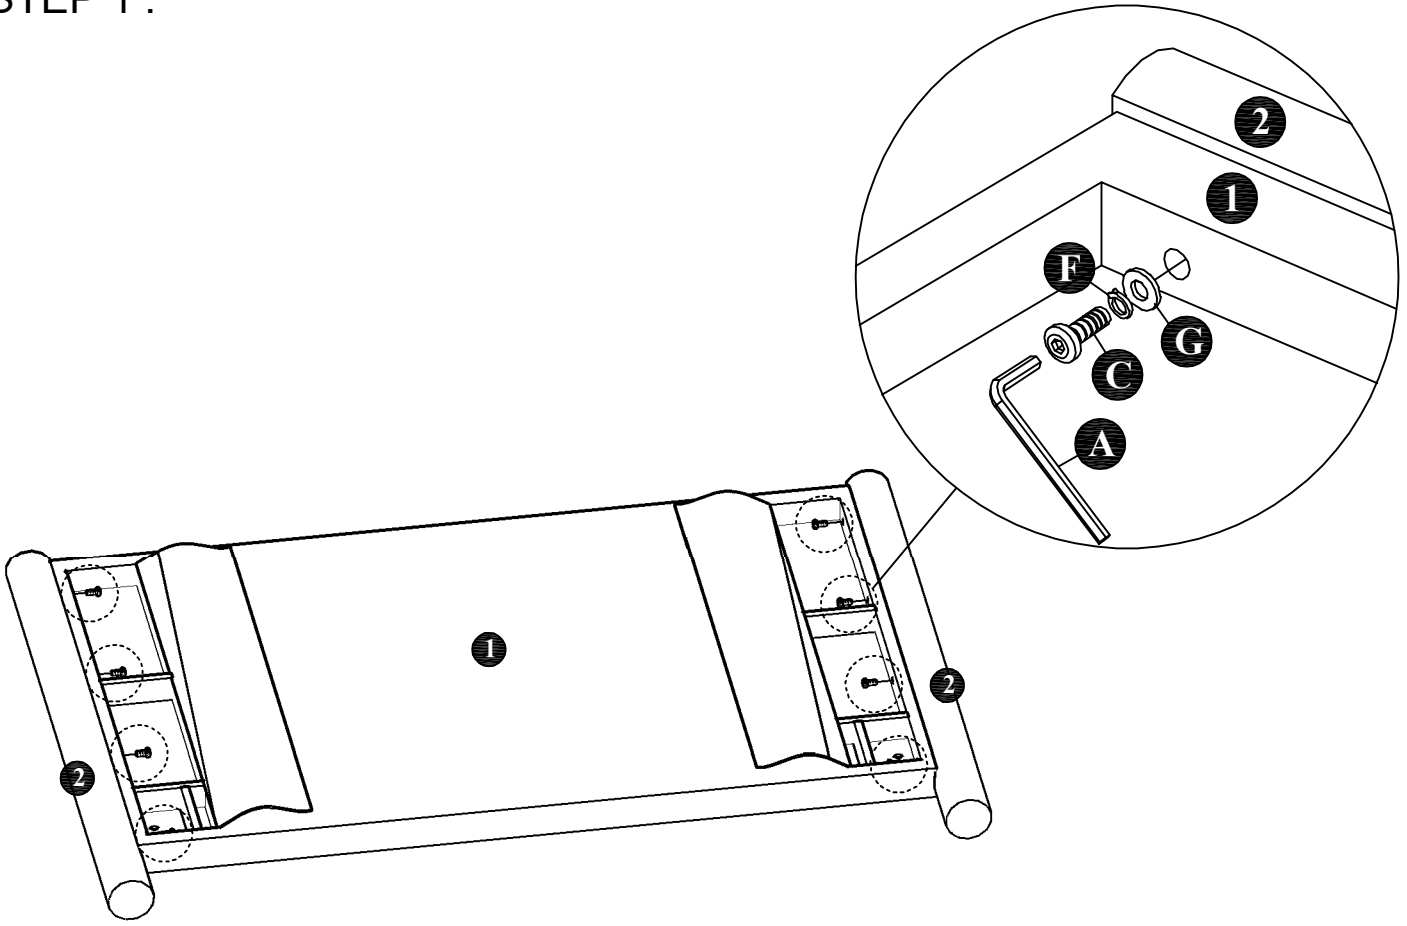

ASSEMBLY INSTRUCTIONS

STEP 1 :

STEP 2 :