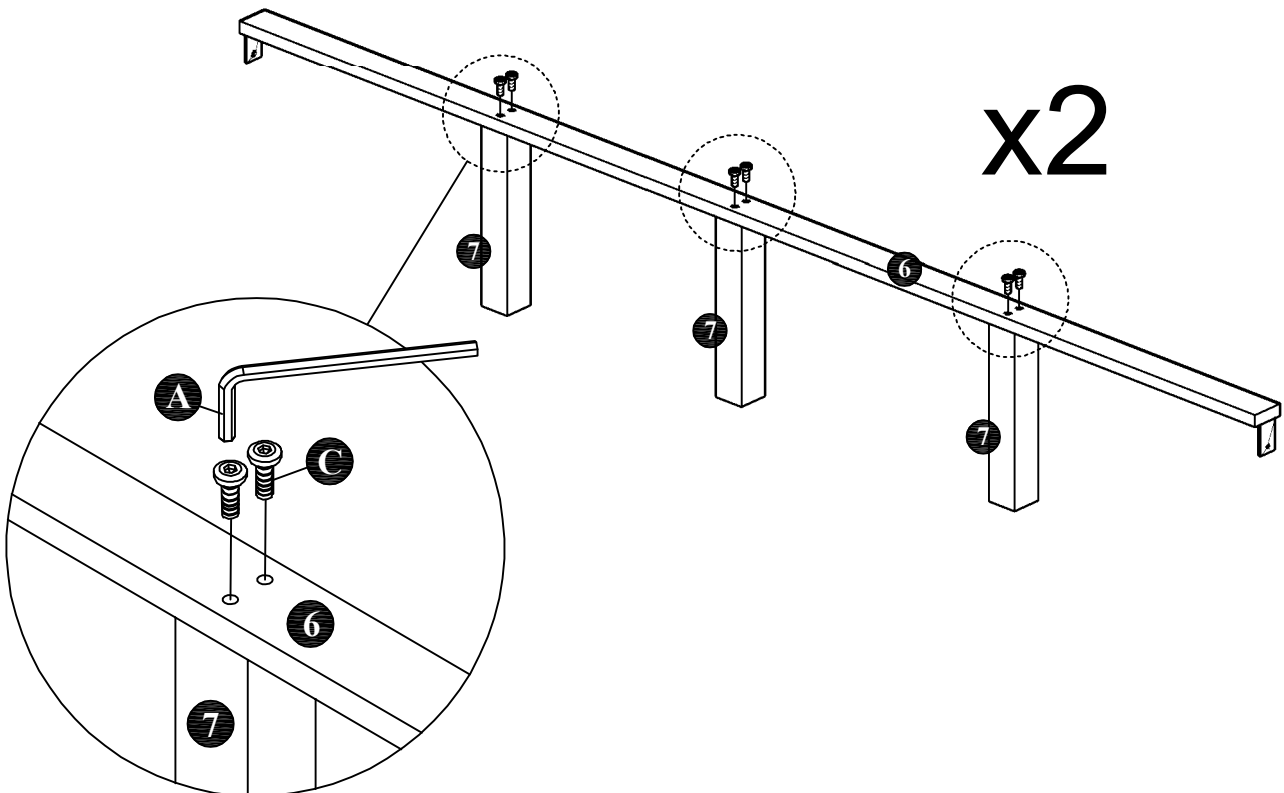

ASSEMBLY INSTRUCTIONS

MODEL : BD736-FS

COMPONENT

Headboard - 1 pc.  ①	Headboard Leg - 2 pcs.  ②	Footboard - 1 pc.  ③	Footboard Leg - 2 pcs.  ④	Side Rail - 2 pcs.  ⑤	Center Rail - 2 pcs.  ⑥	Center Leg - 6 pcs.  ⑦	Slats - 13 pcs.(1set)  ⑧
---	---	--	---	---	--	--	--

HARDWARE

Allen Key M4 - 1 pc.  A	Allen Key M5 - 1 pc.  B	JCBC Bolt M6 x 40mm - 24 pcs.  C	Wood Screw M4 x 20mm - 4 pcs.  D	Wood Screw M4 x 25mm - 12 pcs.  E	M6 Spring Washer - 12 pcs.  F	M6 Flat Washer (Small) - 12 pcs.  G
---	--	--	--	---	---	--

ASSEMBLY INSTRUCTIONS

STEP 1 :

STEP 2 :

ASSEMBLY INSTRUCTIONS

STEP 3 :

STEP 4 :

ASSEMBLY INSTRUCTIONS

STEP 5 :