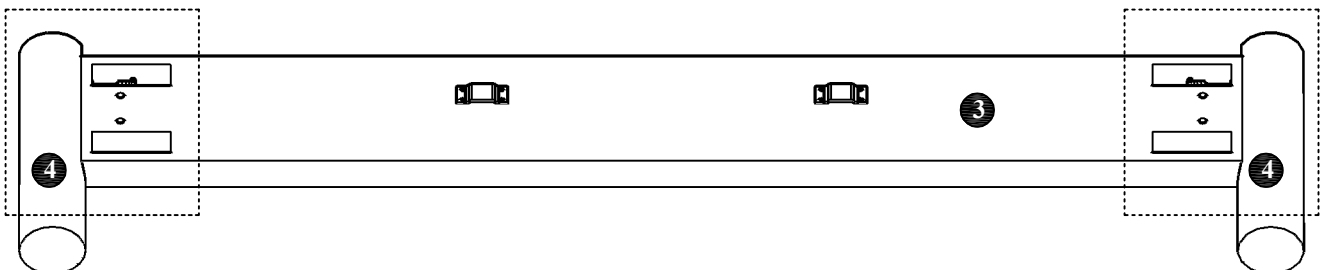

ASSEMBLY INSTRUCTIONS

MODEL : BD736-FS

COMPONENT

Headboard - 1 pc.  ①	Headboard Leg - 2 pcs.  ②	Footboard - 1 pc.  ③	Footboard Leg - 2 pcs.  ④	Side Rail - 2 pcs.  ⑤	Center Rail - 2 pcs.  ⑥	Center Leg - 6 pcs.  ⑦	Slats - 13 pcs.(1set)  ⑧
---	---	--	---	---	--	--	--

HARDWARE

Allen Key M4 - 1 pc.  A	Allen Key M5 - 1 pc.  B	JCBC Bolt M6 x 40mm - 24 pcs.  C	Wood Screw M4 x 20mm - 4 pcs.  D	Wood Screw M4 x 25mm - 12 pcs.  E	M6 Spring Washer - 12 pcs.  F	M6 Flat Washer (Small) - 12 pcs.  G
---	--	--	--	---	---	--

ASSEMBLY INSTRUCTIONS

STEP 1 :

STEP 2 :

ASSEMBLY INSTRUCTIONS

STEP 3 :

STEP 4 :

ASSEMBLY INSTRUCTIONS

STEP 5 :