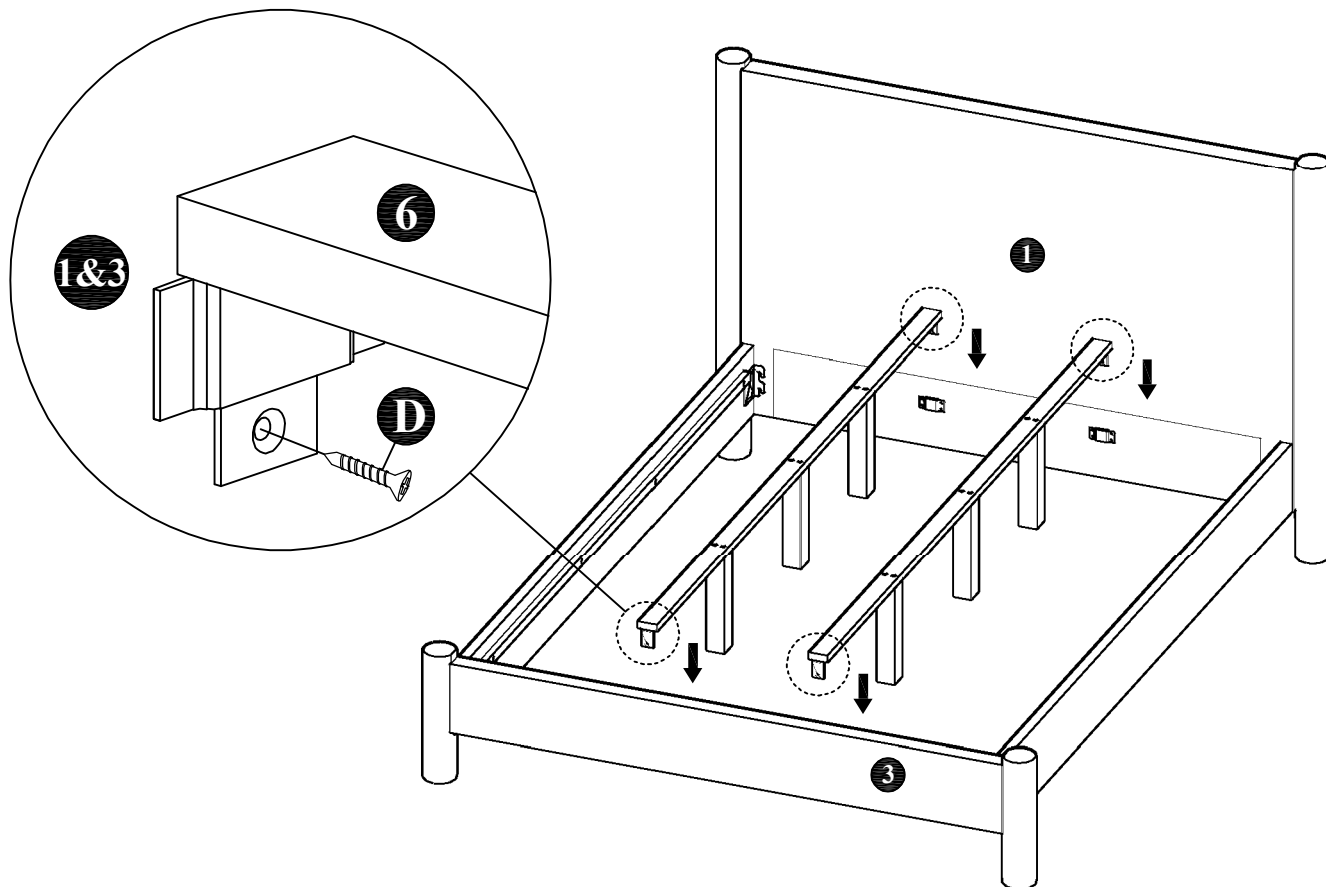

ASSEMBLY INSTRUCTIONS

MODEL : BD736-FS

COMPONENT

Headboard - 1 pc.  ①	Headboard Leg - 2 pcs.  ②	Footboard - 1 pc.  ③	Footboard Leg - 2 pcs.  ④	Side Rail - 2 pcs.  ⑤	Center Rail - 2 pcs.  ⑥	Center Leg - 6 pcs.  ⑦	Slats - 13 pcs.(1set)  ⑧
---	---	--	---	---	--	--	--

HARDWARE

Allen Key M4 - 1 pc.  A	Allen Key M5 - 1 pc.  B	JCBC Bolt M6 x 40mm - 24 pcs.  C	Wood Screw M4 x 20mm - 4 pcs.  D	Wood Screw M4 x 25mm - 12 pcs.  E	M6 Spring Washer - 12 pcs.  F	M6 Flat Washer (Small) - 12 pcs.  G
---	--	--	--	---	---	--

ASSEMBLY INSTRUCTIONS

STEP 1 :

STEP 2 :

ASSEMBLY INSTRUCTIONS

STEP 3 :

STEP 4 :

ASSEMBLY INSTRUCTIONS

STEP 5 :