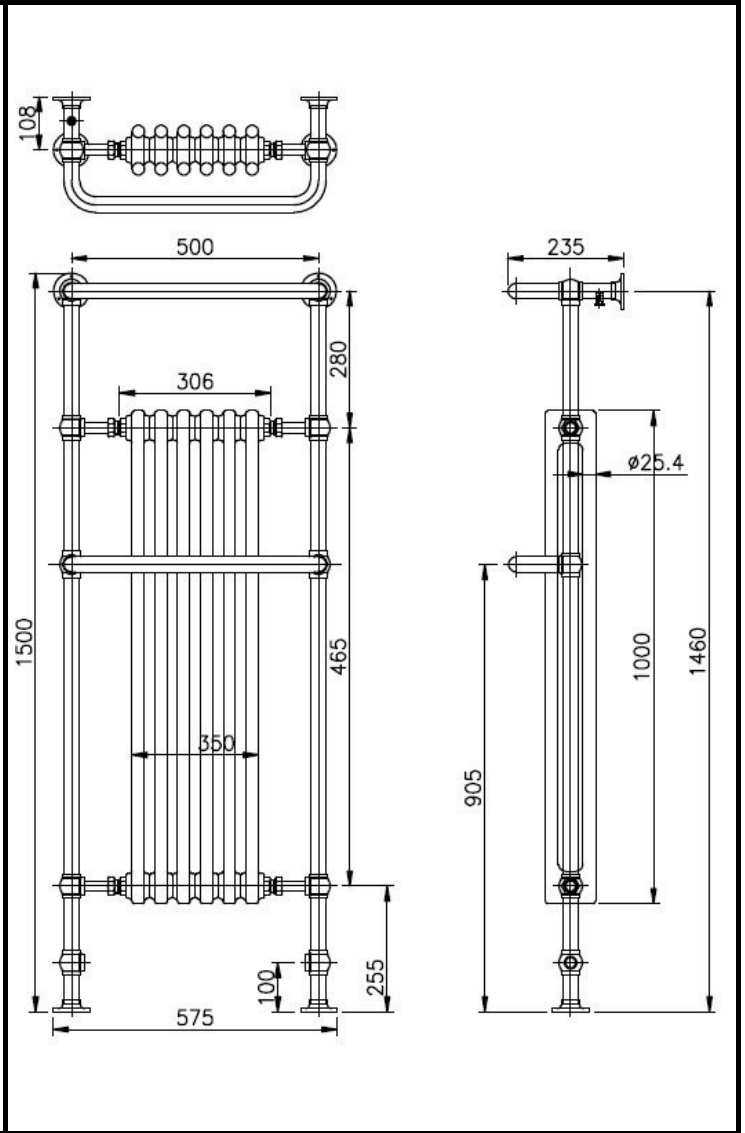

CUSTOMER DATA SHEET - HEATING

SALES CODE: LDR008

DESCRIPTION: Tillbury F/S Radiator

PRODUCT DIMENSIONS

Height (mm)	Width (mm)	Depth (mm)	Length (mm)	Nett Wgt Kg
1500	575	235		21.42

PACKAGING DIMENSIONS

Height (mm)	Width (mm)	Length (mm)	Gross Wgt Kg
710	300	1160	21.42

PACKAGING DATA

Box Colour	White Cardboard Shrinkwrapped		
Box Qty	1	Label Colour	White Label
Label Size	100 x 50	Label Qty	2

OUTER BOX DIMENSIONS (If Applicable)

Height (mm)	Width (mm)	Length (mm)	Gross Wgt Kg
Barcode	5055369036417		

PRODUCT DETAILS

Contry of Origin	China					
Fitting Instruction	Yes					
RAL No	9016					
Heat Element Wattage	Not Applicable					
BTU Outputs	30°C	1140	50°C	2153	60°C	2727
Pipe Centres	355mm					
Packaging Volume (L)						
Wall to Ctr of Tappings	N/A					
Dual Fuel	N/A					

Certification	CE	No	RoHS	N/A	WEEE	N/A
Colour/Finish	Chrome & White					
Product Material	Steel					
Heat Element Wattage Compatible	N/A					
Thermal Outputs (Watts)	30°C	334	50°C	631	60°C	791
Max Projection	240mm					
Tube Diameter						
Floor to Ctr of Tappings	N/A					