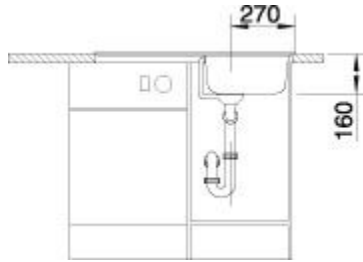

BLANCO TIPO 45 S

Item No. BL450739

Pros

A new definition of comfort

- Large bowl sizes
- Functional design
- Specific drainboard pattern

Surfaces

Stainless steel
18/10

Stainless steel 18/10

Item No. BL450739

Details

Scope of supply

waste fitting, 3 1/2" basket strainer

Design tips

Cabinet Width: 45 cm
 Bowl depth: 170 mm
 Cut out size: 842 x 482 x R15

Universal handing

Taps