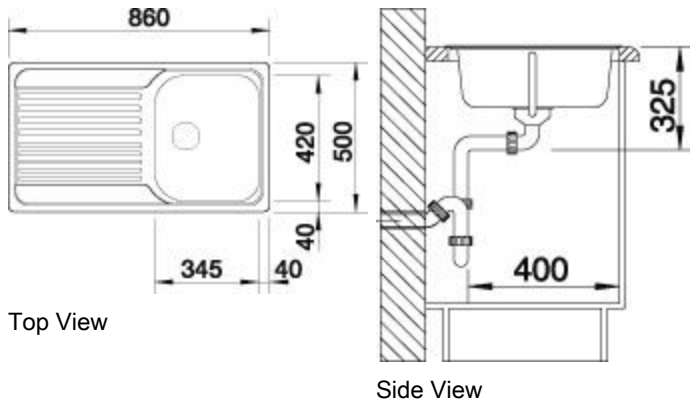

BLANCO TIPO 45 S

Item No. BL450739

Pros

A new definition of comfort

- Large bowl sizes
- Functional design
- Specific drainboard pattern

Surfaces

Stainless steel
18/10

Stainless steel 18/10

Item No. BL450739

Details

Scope of supply

waste fitting, 3 1/2" basket strainer

Design tips

Cabinet Width: 45 cm
 Bowl depth: 170 mm
 Cut out size: 842 x 482 x R15

Universal handing

Taps