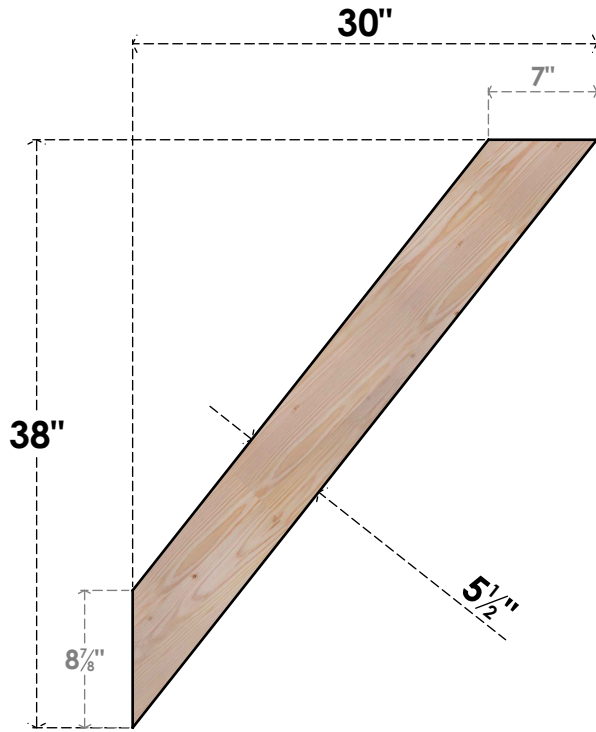

BRC06X30X38TRA00SDF

5 1/2"W X 30"D X 38"H TRADITIONAL SMOOTH BRACE, DOUGLAS FIR

SIDE

FRONT

EKENA MILLWORK
 2300 WEST MAIN ST.
 CLARKSVILLE, TX 75426
 TOLL FREE: 866-607-0453
 WWW.EKENAMILLWORK.COM

NOTES

1. INSTALLATION TO BE COMPLETED IN ACCORDANCE WITH MANUFACTURER'S SPECIFICATIONS.
2. DRAWING MAY NOT BE TO SCALE
3. THIS DRAWING IS INTENDED FOR DESIGN AND PLANNING PURPOSES ONLY.
4. ALL INFORMATION CONTAINED HEREIN WAS CURRENT AT THE TIME OF DEVELOPMENT BUT MUST BE REVIEWED AND APPROVED BY THE PRODUCT MANUFACTURER TO BE CONSIDERED ACCURATE.
5. PRODUCTS ARE NOT KILN DRIED. THIS ITEM IS UNIQUE AND WILL CONTAIN THE NATURAL VARIATIONS THAT THE WOOD SPECIES OFFERS. THIS MAY RESULT IN VARIATIONS UP TO 1/4"