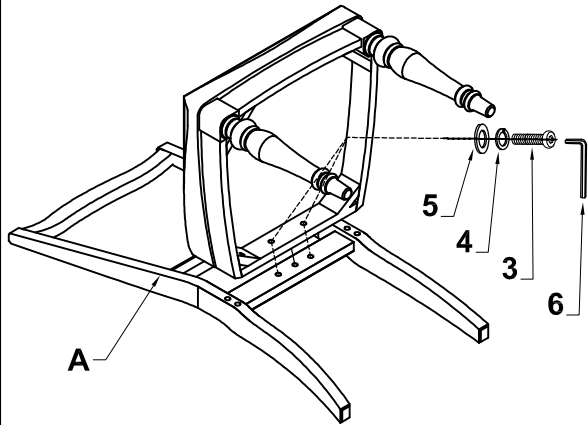

STEP 2 / ETAPE 2