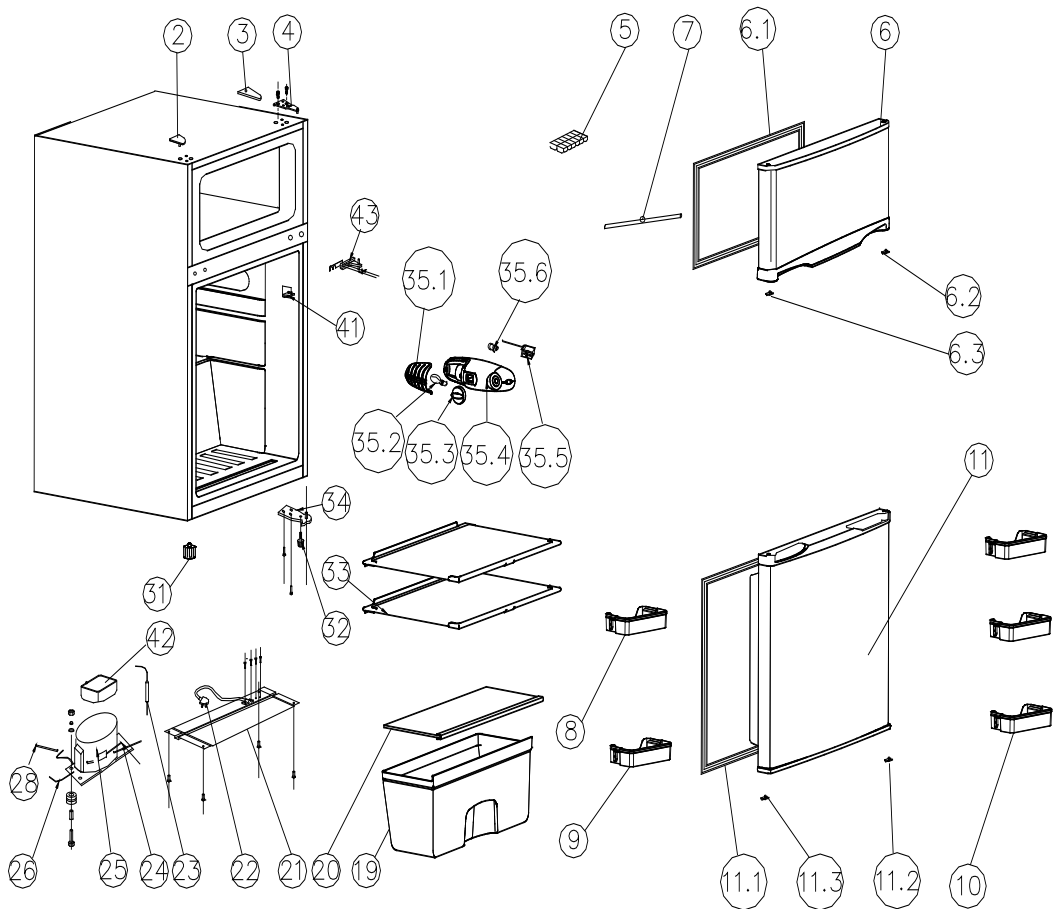

Exploded view

RA31B1B Parts list

No.	Homa Code	Description of Spare Part	Qty
2	20122080036	Door hinge screw hole cover	1
3	20122080091	Door hinge cover	1
4	3031400148	Upper hinge assembly	1
5	20122990103	Ice cube tray	1
6	20101060398	Upper door	1
6.1	3020400145	Upper door gasket	1
6.2	20122090005	Right limit block of door	1
6.3	20122090011	Left limit block of door	1
7	3020500092	Upper door bar	1
8	2207500509	Upper rack,left	1
9	2207500510	Lower rack,left	1
10	20122050767	Cola rack	3
11	2100150793	Lower door	1
11.1	3020400146	Lower door gasket	1
11.2	20122090161	Lower door right aid-closer	1
11.3	20122090178	Lower door left aid-closer	1
19	20122040254	Crisper Drawer	1
20	20120030010	Crisper box cover	1
21	3039900264	Compressor support base	1
22	3050100117	Power supply cord	1
23	3040500011	Drier filter	1
24	20114070006	Connecting tube	1
25	3040100320	Compressor	1
26	3050200095	Earthing wire of compressor	1
28	3040600005	Process tube	1
31	20122990019	Long adjustable foot	1
32	20122990006	Short adjustable foot	1
33	20120020042	Shelf of refrigerator chamber assembly	1
34	3031400067	Lower door hinge assembly	1
35.1	20122010048	Lamp cover	1
35.2	2500500002	Lamp bulb	1
35.3	20122010037	Thermostat knob	1
35.4	20122010002	Thermostat cover	1
35.5	2400200005	Thermostat	1
35.6	2500600001	Lamp holder	1
41	3059900015	Door switch	1
42	20122990039	Drain pan	1
43	3031400116	Middle door hinge assembly	1