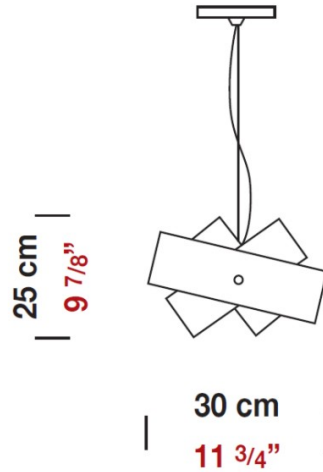

Date: _____ Project: _____

Fixture Type: _____ Specifier/Rep: _____

Certified by us CSA certified, listed to UL & CSA Standards

Exact Measurements: Metric

Model:	D8-1107
Installation:	Suspension - Ceiling
Fixture Finish:	Nickel
Diffuser:	White & Red Glass
Lamp Base:	E26 medium
Lamp Type:	G25 Incandescent or CFL
Number Of Lamps:	1
Max Wattage Per Lamp:	100W or 15W
Input Voltage:	120Vac
IP Rating:	IP20
Diameter:	30cm / 11 3/4"
Height:	25cm / 9 7/8"
Max. Overall Height:	225cm / 88 9/16"
Weight:	9.0 lbs / 4.09 kg
Overstock:	Yes

Additional Details

<p style="color:#F00">Overstock Item: Contact customerservice@zaneen.com for stock level and pricing</p>

Accessories

6 Light Holder - Gray - [D8-1072] -- 42cm / 16 1/2" x 25cm / 9 7/8" - 6LT Holder - Gray

Alternative Finish Models

Tourbillon - Suspension - [D8-1107] -- 30cm / 11 3/4" - 1x100W - G25 Incandescent or 15W CFL - Nickel - White & Red