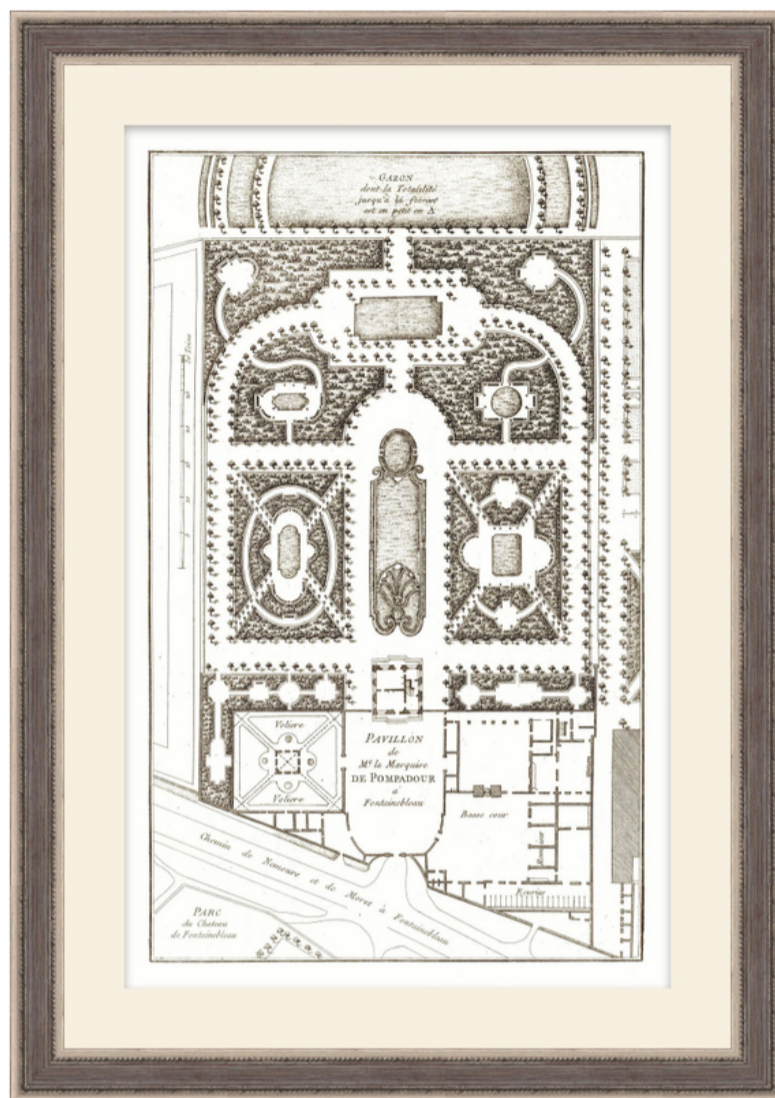

THEODORE ALEXANDER

A Garden Design 8

D3085S61681-5160

Wood Frame

Textured Paper - Single Matboard

M5 - White Smooth + White Core Width:1.5"

F344 - Silver Leaf Cap Frame - Width: 1.125

W 24¼ x D 1¼ x H 35¼ inches

Material(s):

Collection: Art by TA

Style: Modern / Formal Modern

Type: Décor / Wall Art