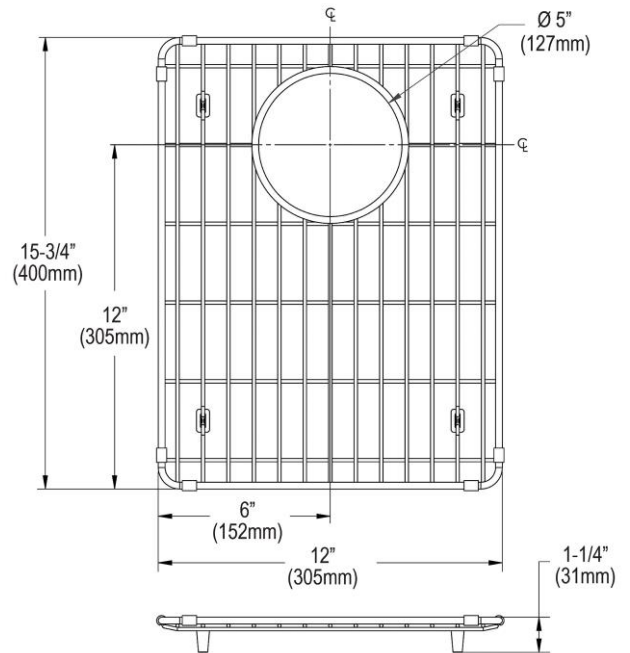

Material:	Stainless Steel
Dimensions:	12" x 15-3/4" x 1-1/4"
Fits Bowl Size(s):	15-1/8" x 18-1/8"

Special Note: For bowls with rear center drain opening.

AMERICAN PRIDE. A LIFETIME TRADITION.
Like your family, the Elkay family has values and traditions that endure. For almost a century, Elkay has been a family-owned and operated company, providing thousands of jobs that support our families and communities.

[Clean and Care Manual (PDF)](#)

[Clean and Care Manual (PDF)](#)

[Warranty (PDF)](#)