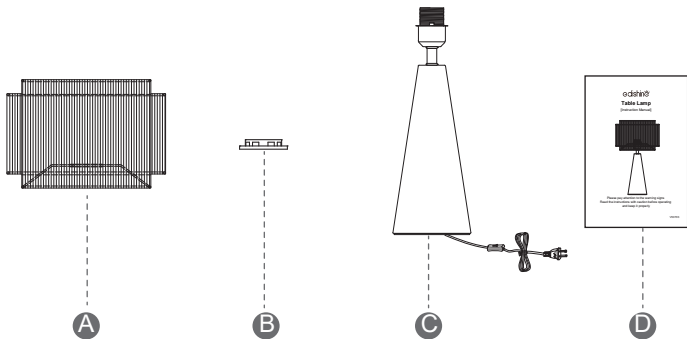

Packing List:

Part	Description	Quantity
A	Lamp Shade	1
B	Socket Ring	1
C	Table Lamp	1
D	Instruction Manual	1