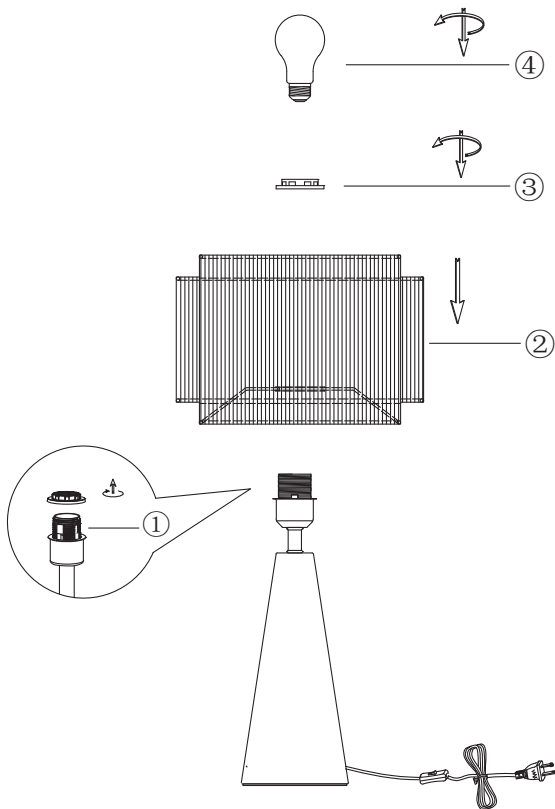

edishinē

Table Lamp

[Instruction Manual]

Please pay attention to the warning signs
Read the instructions with caution before operating
and keep it properly

V50703

CAUTION

1. Before assembly, place all parts out on a clean flat surface and inspect each part for defects that may have occurred during shipping.
2. Inspect wire insulation for any cuts, abrasions or exposed copper that may have resulted during shipping. If there are any defects in the wire, DO NOT continue to assemble. Please send an email to our Customer Service immediately.
3. Consult a qualified electrician if you have any electrical questions.
4. Never drape clothes over the lamp.
5. To reduce the likelihood of tipping over, we recommend don't place the lamp at the edge of table and keep children and pets away.
6. To prevent children from suffocating and choking, keep them away from packing materials.
7. Please keep this manual and hand it over when you transfer the product.

IMPORTANT SAFETY INSTRUCTIONS

This portable lamp has a polarized plug (one blade is wider than the other) as a safety feature to reduce the risk of electric shock. This plug will fit in a polarized outlet only one way. If the plug does not fit fully in the outlet, reverse the plug. If it still does not fit, contact a qualified electrician.

1. Remove the socket ring by twisting it upwards from the lamp cup (①).
2. Place the shade (②) on socket then screw on the socket ring (③) to fix the shade.
3. Screw the Bulb(④) (Not Included) clockwise onto socket until tight.

Specifications

- Product Height: 20.1 IN
- Wire Length: 66.9 IN
- Materials: Iron, Paper rope, Plastic
- Input Voltage: 120VAC 60Hz
- Max.Load Power: Incandescent Bulb 60W or LED Bulb 12W
- Socket Type: Standard Medium E26