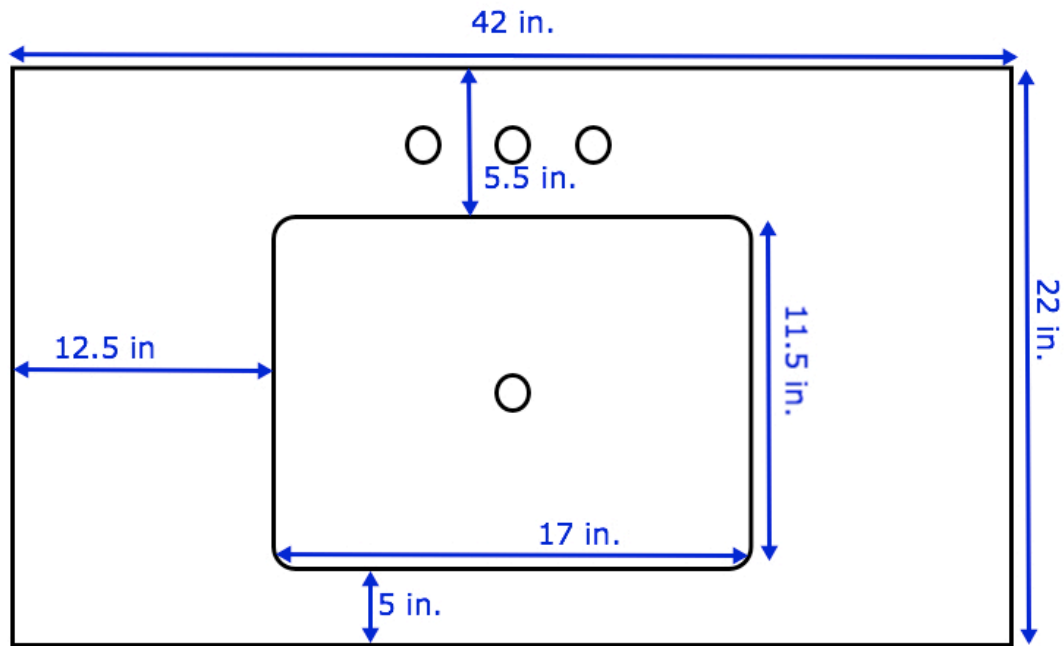

# Sydney 42-inch Vanity (Top View)

All vanities are approximate and rounded to the nearest quarter inch.  
Please allow for a slight margin of error.