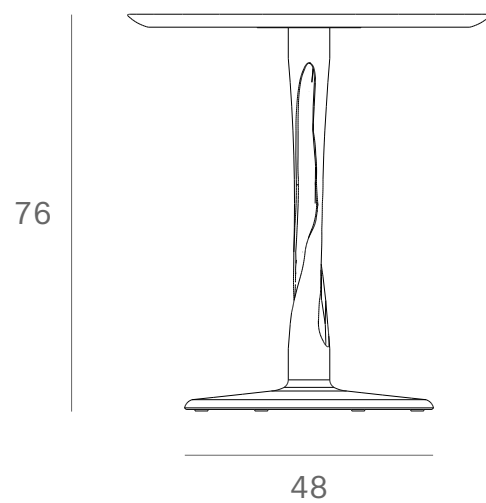

*Ethnicraft*

50017 - Oak Torsion dining table - Dimensions (cm)

*Ethnicraft*

50017 - Oak Torsion dining table - Dimensions (inches)