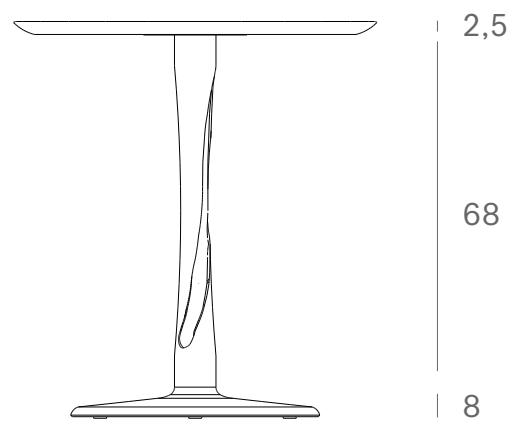

*Ethnicraft*

50017 - Oak Torsion dining table - Dimensions (cm)

*Ethnicraft*

50017 - Oak Torsion dining table - Dimensions (inches)