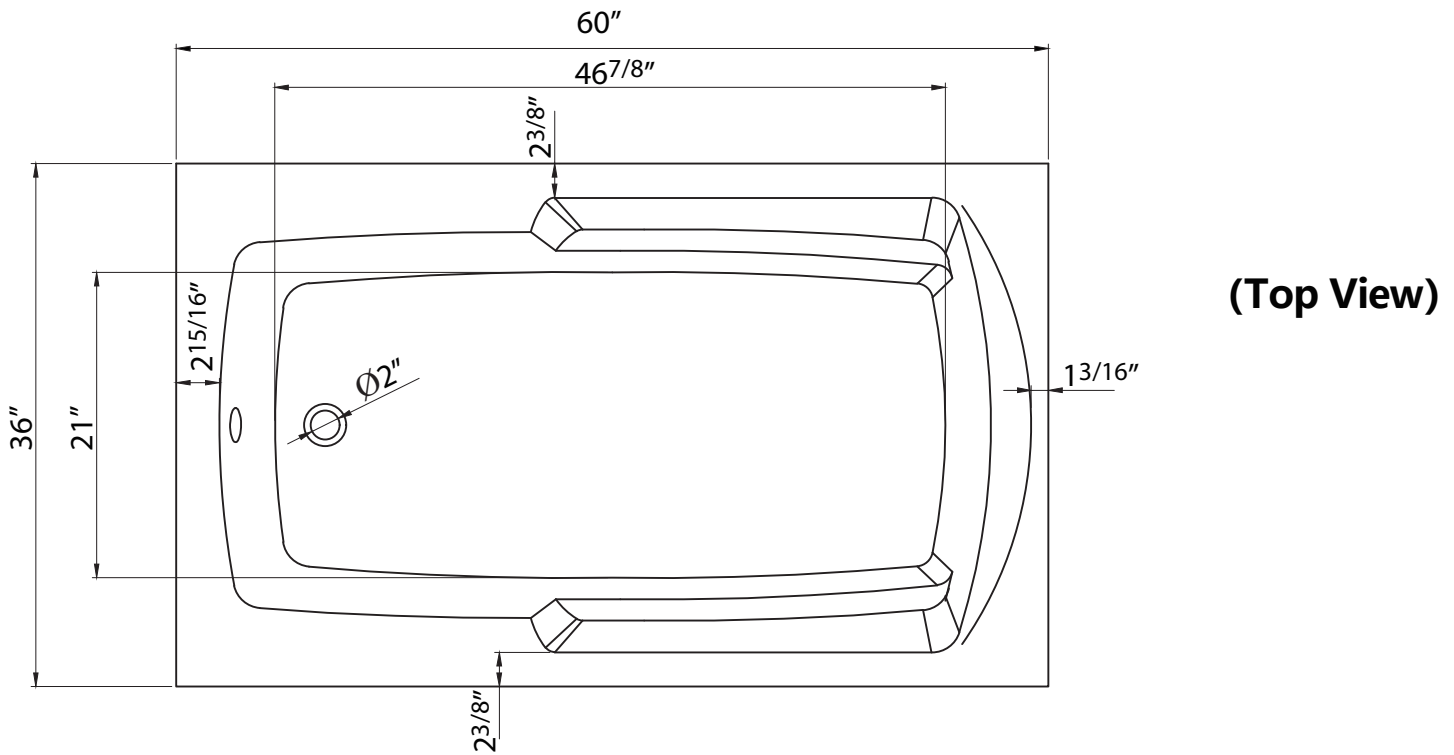

DIMENSION DETAILS

ACRYLIC BUILD-IN BATHTUB

MODEL No.ZTV706-6036

(Front View)

(Side View)