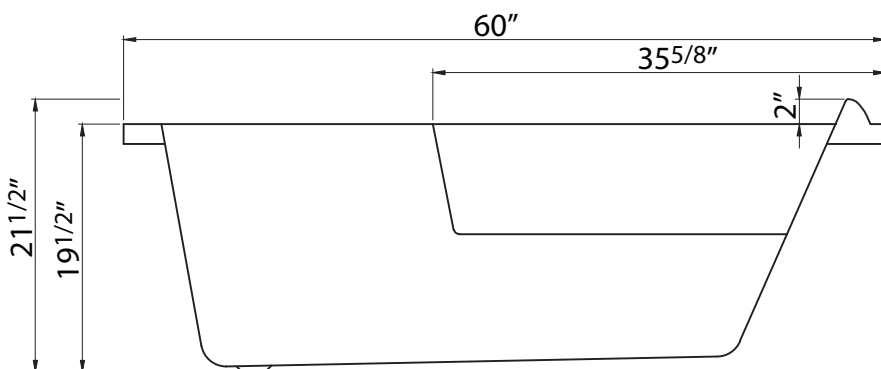

DIMENSION DETAILS

ACRYLIC BUILD-IN BATHTUB

MODEL No.ZTV706-6036

(Front View)

(Side View)