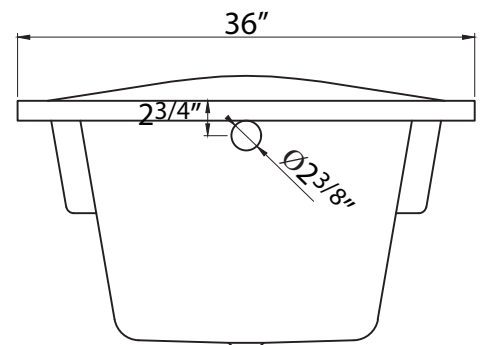

DIMENSION DETAILS

ACRYLIC BUILD-IN BATHTUB

MODEL No.ZTV706-6036

(Front View)

(Side View)