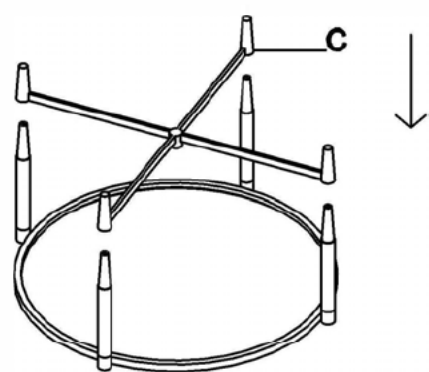

COFFEE TABLE ASSEMBLY INSTRUCCION

PARTS PACKING CONFIGURATIONS

- A : LEG 4PCS
- B : TOP FRAME 1PC
- C : BOTTOM FRAME 1PC
- D : GLASS 1PC

HARDWARE PACKED IN BOX

NO	DESCRIPTION	PHOTO	QUANTITY
a	NYLON GLIDE		4 PCS

COFFEE TABLE FULLY ASSEMBIED

STEP 1

STEP 2

STEP 3

STEP 4

FULLY ASSEMBLED