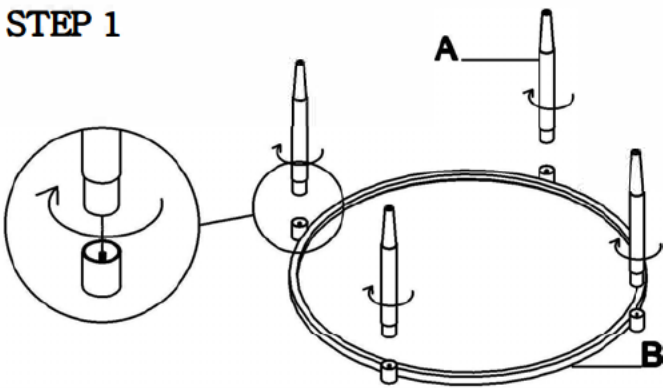

COFFEE TABLE ASSEMBLY INSTRUCCION

PARTS PACKING CONFIGURATIONS

- A : LEG 4PCS
- B : TOP FRAME 1PC
- C : BOTTOM FRAME 1PC
- D : GLASS 1PC

HARDWARE PACKED IN BOX

NO	DESCRIPTION	PHOTO	QUANTITY
a	NYLON GLIDE		4 PCS

COFFEE TABLE FULLY ASSEMBIED

STEP 1

STEP 2

STEP 3

STEP 4

FULLY ASSEMBLED