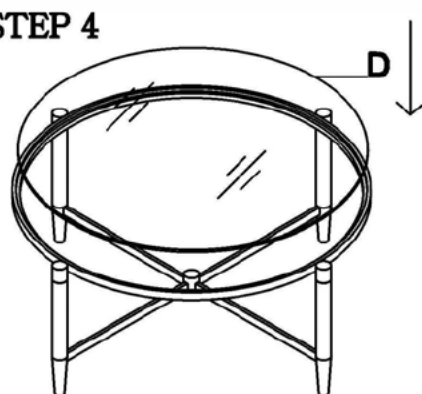

COFFEE TABLE ASSEMBLY INSTRUCCION

PARTS PACKING CONFIGURATIONS

- A : LEG 4PCS
- B : TOP FRAME 1PC
- C : BOTTOM FRAME 1PC
- D : GLASS 1PC

HARDWARE PACKED IN BOX

NO	DESCRIPTION	PHOTO	QUANTITY
a	NYLON GLIDE		4 PCS

COFFEE TABLE FULLY ASSEMBIED

STEP 1

STEP 2

STEP 3

STEP 4

FULLY ASSEMBLED