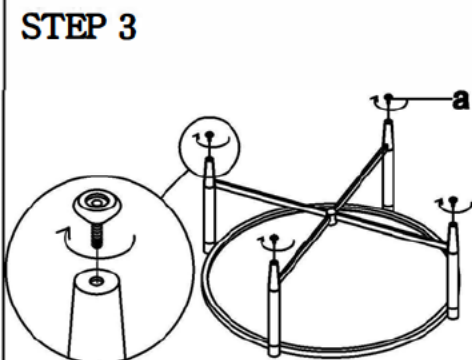

COFFEE TABLE ASSEMBLY INSTRUCCION

PARTS PACKING CONFIGURATIONS

- A : LEG 4PCS
- B : TOP FRAME 1PC
- C : BOTTOM FRAME 1PC
- D : GLASS 1PC

HARDWARE PACKED IN BOX

NO	DESCRIPTION	PHOTO	QUANTITY
a	NYLON GLIDE		4 PCS

COFFEE TABLE FULLY ASSEMBIED

STEP 1

STEP 2

STEP 3

STEP 4

FULLY ASSEMBLED