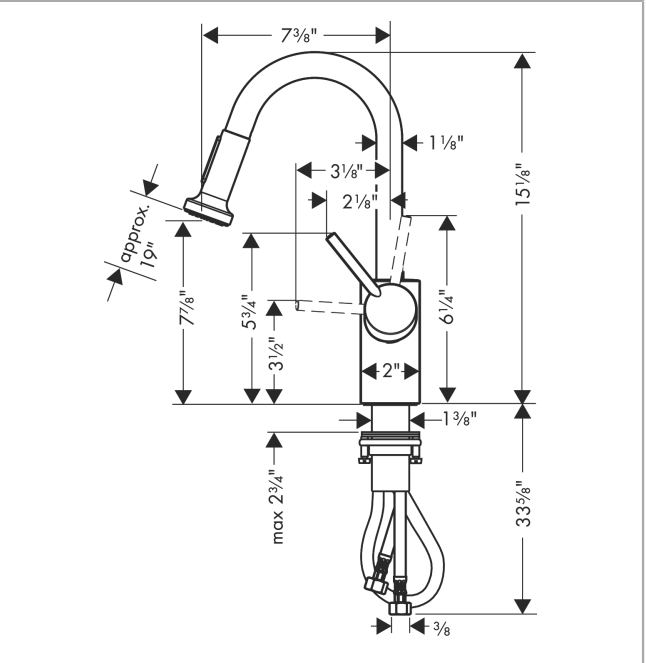

**Item details**

List Price \$ 670.00

**Technology**

**Compliance**

**Product image**

**Scale drawing**

**Talis S<sup>2</sup>**  
**Prep Kitchen Faucet, 2-Spray Pull-Down, 1.75 GPM**  
 Finishes : **chrome** Part no. : **04286000**

## Spare parts list

Year of production: >11/20

| Pos. | Description                       | Part no. | Price | PU |
|------|-----------------------------------|----------|-------|----|
| 1    | handle                            | 95560000 | -     | 1  |
| 2    | screw cover                       | 96338000 | -     | 1  |
| 3    | flange                            | 95498000 | -     | 1  |
| 4    | nut                               | 97209000 | -     | 1  |
| 5    | cartridge, assy                   | 92730000 | -     | 1  |
| 6    | locking screw for handle          | 95140000 | -     | 1  |
| 7    | aerator M24x1 (15 l/min)          | 13913000 | -     | 1  |
| 8    | spray head cpl.                   | 88658000 | -     | 1  |
| 9    | set of non return valves DW 15    | 97350000 | -     | 1  |
| 10   | filter                            | 97735000 | -     | 1  |
| 12   | fixing set (Ø 34)                 | 95049000 | -     | 1  |
| 13   | weight                            | 98551000 | -     | 1  |
| 14   | hose 1,50 m                       | 88624000 | -     | 1  |
| 15   | connection hose 600 mm M10x1      | 95561000 | -     | 1  |
| 16   | connection hose 35½" M8x0,75 3/8" | 96316001 | -     | 1  |
| 17   | set of lever collars              | 98365000 | -     | 1  |
| 20   | seal                              | 95008000 | -     | 1  |
| 21   | non return valve                  | 93218000 | -     | 1  |