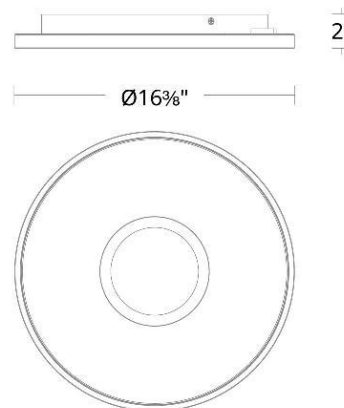

WAC LIGHTING

Pinpoint

Flush Mount 4CCT

Fixture Type: _____

Catalog Number: _____

Project: _____

Location: _____

Model & Size	Color Temp	Finish	LED Watts	LED Lumens	Delivered Lumens
FM-37416 15"	2700K	BK Black	38 W	1823	1095
	3000K		38 W	1823	1095
	3500K		38 W	1823	1095
	4000K		38 W	1823	1095

Example: **FM-37416-40-BK**

For custom requests please contact customs@wacighting.com

DESCRIPTION

Showcasing two platforms within one luminaire, this flush mount combines soft ambiance with powerful LEDs to create a dazzling aesthetic. Crafted from metal with silver leaf detailing, this geometric design provides a uniquely diffused illumination and style to any space.

FEATURES

- Silver leaf detailing
- Built in color temperature adjustability. Switch from 2700K/3000K/3500K/4000K
- Driver concealed within the canopy

SPECIFICATIONS

Color Temp:	2700K,3000K,3500K,4000K
Input:	120-277V,50/60Hz
CRI:	90
Dimming:	ELV: 100-10% ,TRIAC: 100-5%
Rated Life:	50000 Hours
Mounting:	Can be mounted on ceiling or wall in all orientations
Standards:	ETL, cETL, Title 24 JA8 Compliant Damp Location Listed
Construction:	Metal body with silicon diffuser

FINISHES:

Black

LINE DRAWING:

FM-37416