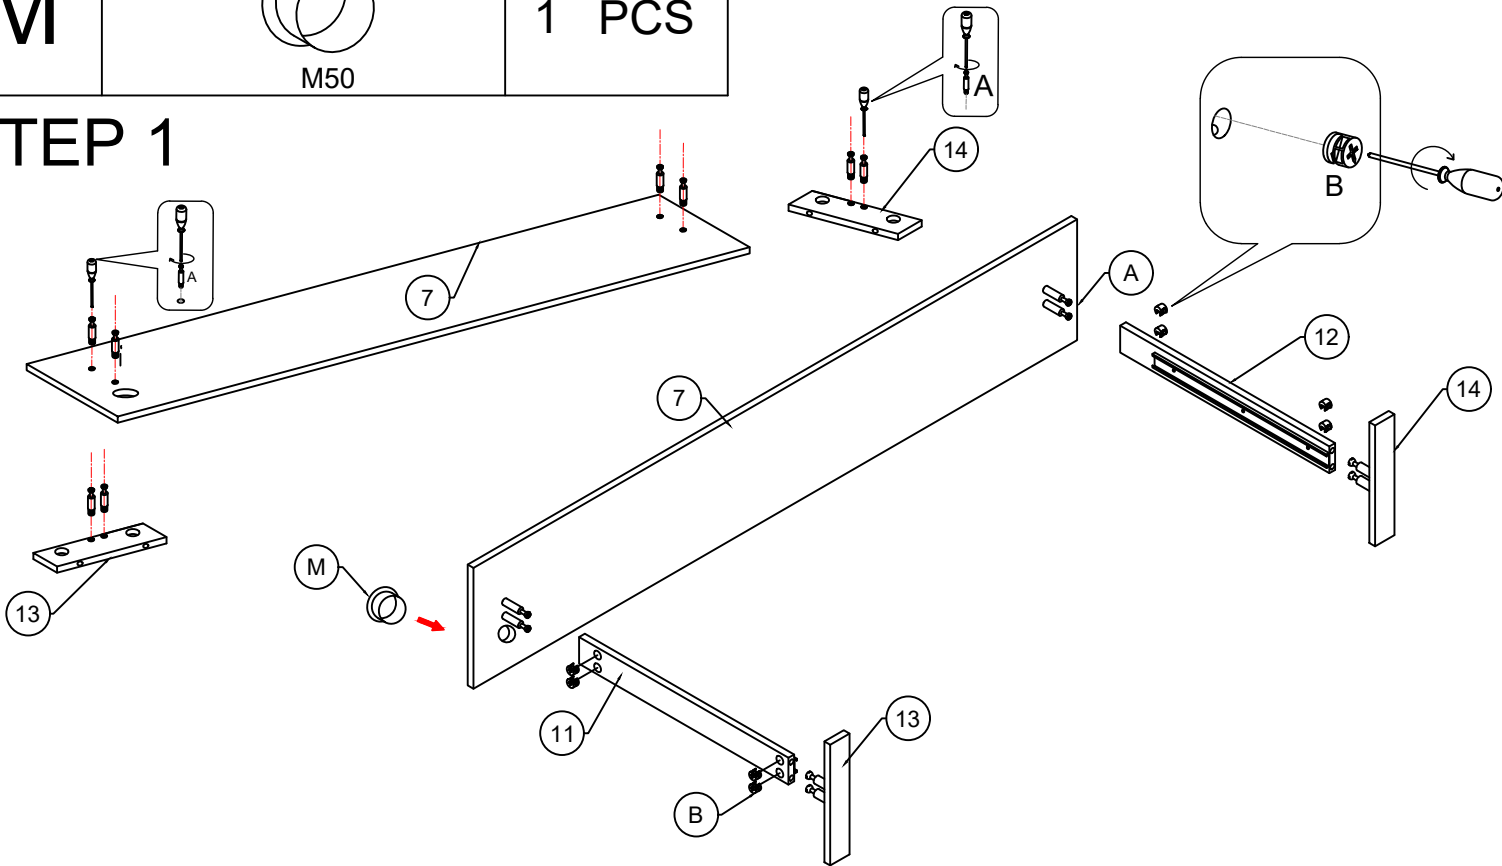

Product Usage Instructions

NO JUMPING

INSTALLATION GUIDE

Suggest using electric tools for installation

SKU:16030S

A	 M15	65 PCS	J	 J-1 J-2	2 PCS
B	 M15	65 PCS	T	 T00L	1 PCS
C	 80*80	6 PCS	K		12 PCS
E	 M4*30	25 PCS	L		8 PCS
D	 M8*40	13 PCS	O	 O-1 O-2	2 PCS
F	 M3.5*14	130 PCS	P		1 PCS
H	 M4*12	12 PCS	Q		6 PCS
I		6 PCS	R	 M6*13	25 PCS
S	 M6*18	8 PCS	X	 M15*150	4 PCS
Z		2 PCS	M	 M50	1 PCS

Special hardware install instructions

Special hardware removal instructions

A

8 PCS

B

8 PCS

M

M50

1 PCS

STEP 1**A**

8 PCS

B

8 PCS

STEP 2

A		8 PCS	D		4 PCS
B	 M15	8 PCS			

P		1 PCS	F	 M3.5*14	2 PCS
---	---	-------	---	--	-------

C	 80*80	2 PCS	R	 M6*13	8 PCS
---	--	-------	---	--	-------

A		10 PCS	D		4 PCS
---	---	--------	---	---	-------

A

4 PCS

B

M15

14 PCS

STEP 5**F**