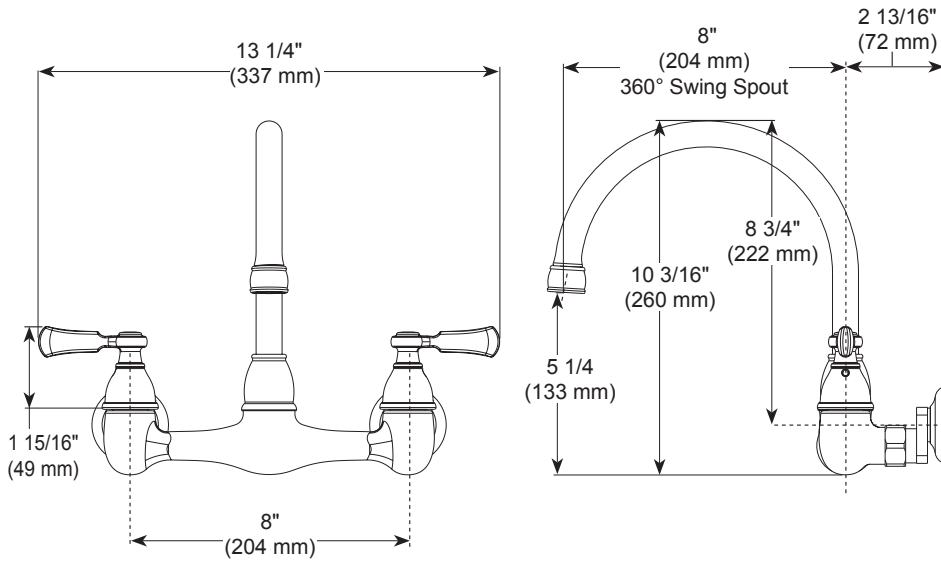

PEERLESS®

P2765LF-▲

KITCHEN FAUCETS

- Elmhurst® Collection
- Two Handle Wall Mount
- 2 Hole Sink Applications

STANDARD SPECIFICATIONS:

- Maximum 1.5 gpm @ 60 psi, 5.7 L/min @ 414 kPa
- Two handle kitchen faucet for wall mounted applications with 7"-9" centers.
- Spout rotates 360°
- The valve stems on the hot and cold stems are interchangeable
- 1/2" -14 NPT threaded female inlet shanks