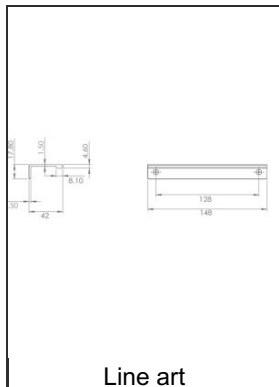

RELATED DOCUMENTS

DISCLAIMER

To properly secure the pull, use all anchor points spanning the center to center. **IMPORTANT:** Please note that the CHBRZ finish applied on the BP9898 and BP9696 series is matte. We recommend matching the CHBRZ finish using only the different lengths offered in these two series.