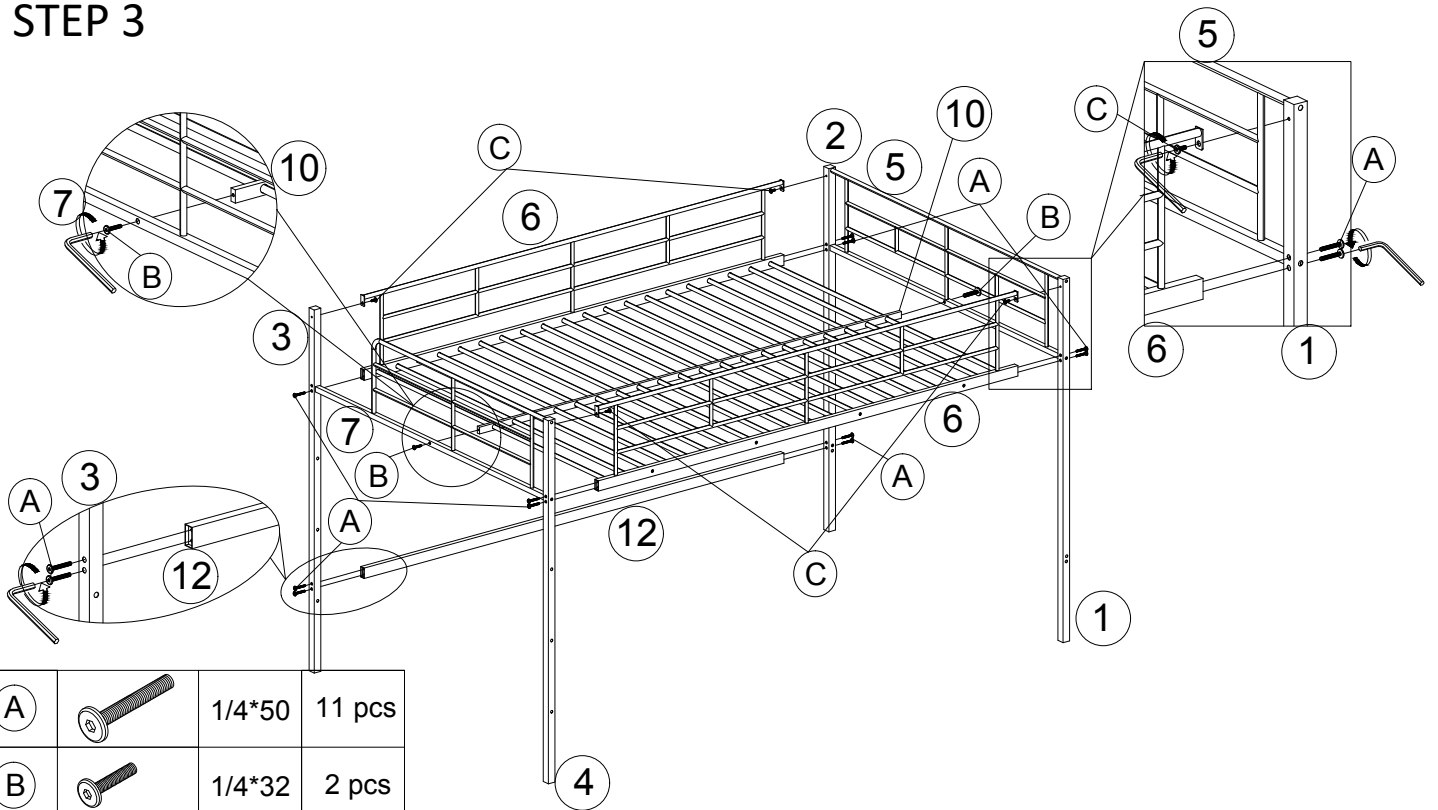

LOFT BED WITH SHELF

ASSEMBLY INSTRUCTIONS

ITEM: MF313338/MF313339

STEP 3

(A)		1/4*50	11 pcs
(B)		1/4*32	2 pcs
(C)		1/4*18	4 pcs