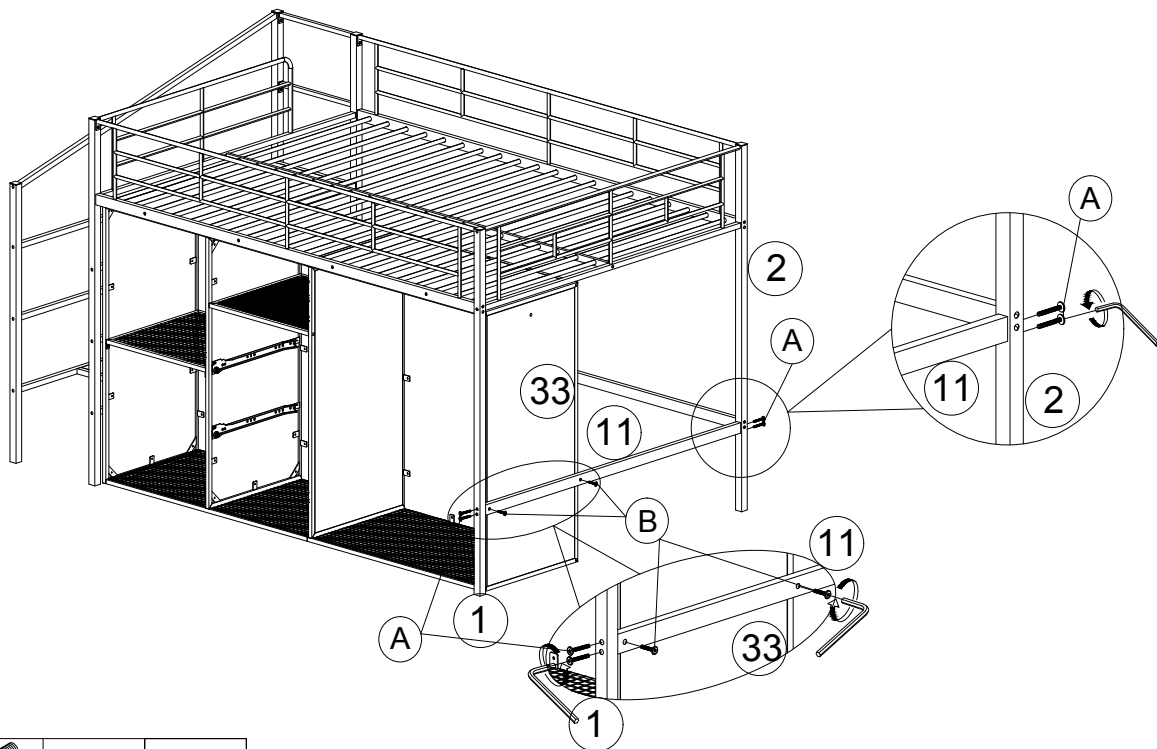

STEP 28

A		1/4*50	4 pcs
B		1/4*32	2 pcs

21