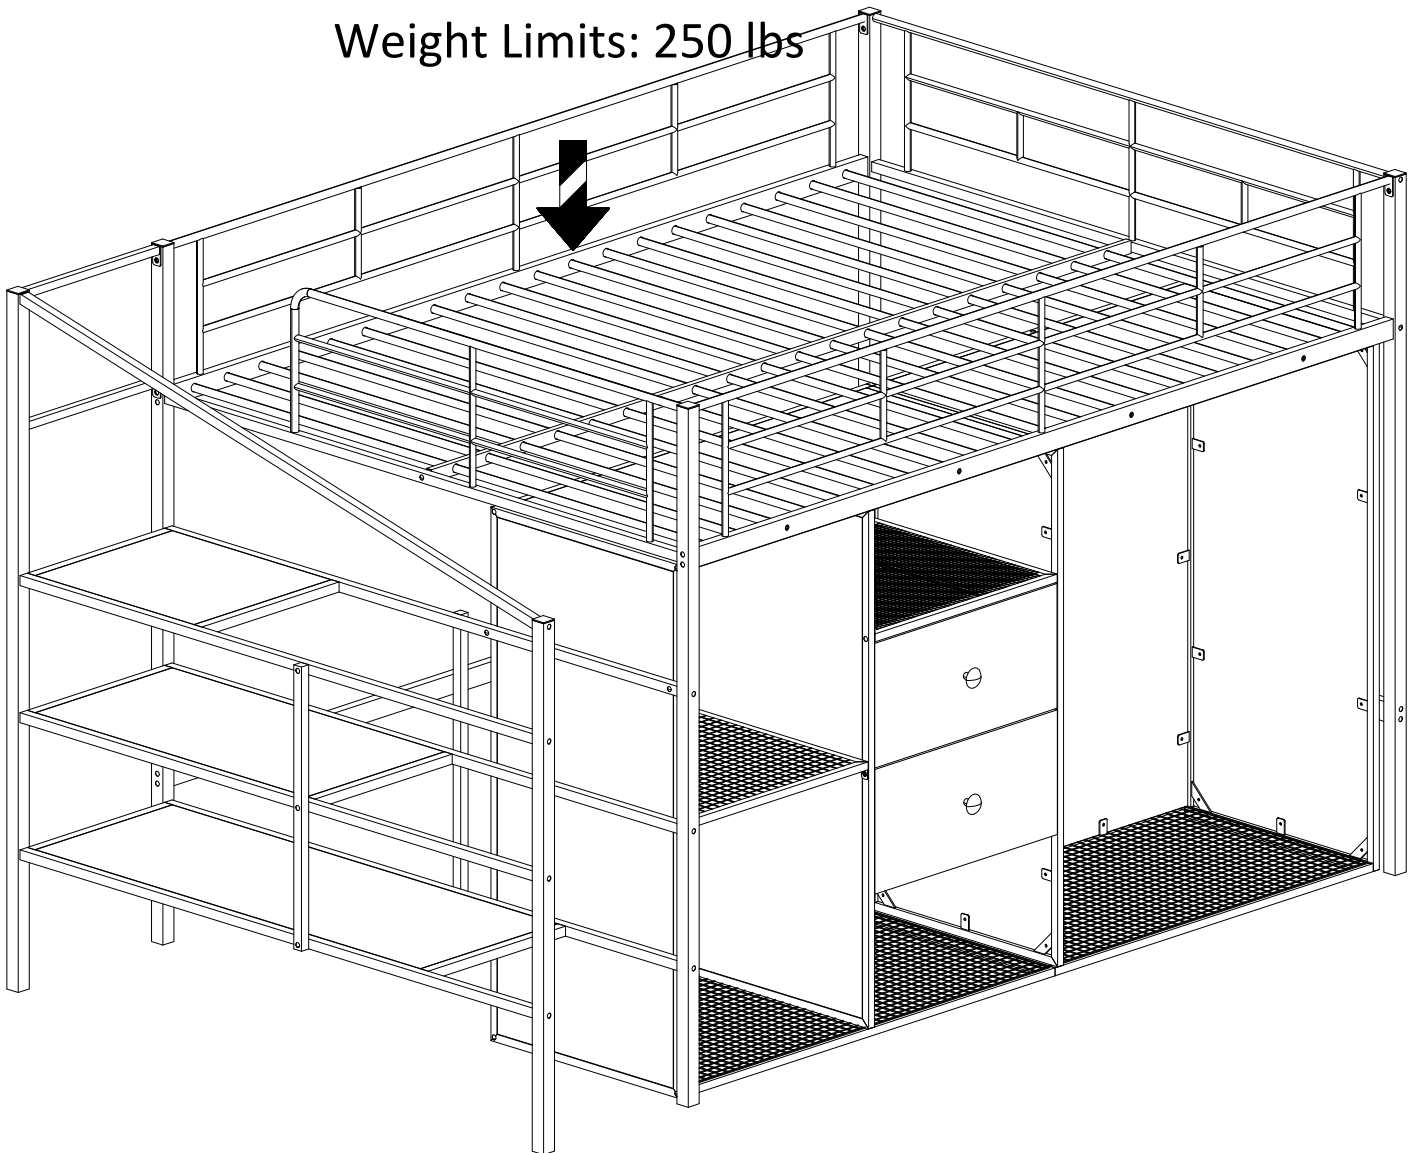

ASSEMBLY INSTRUCTIONS

SKU CODE: MF313338/MF313339

Weight Limits: 250 lbs