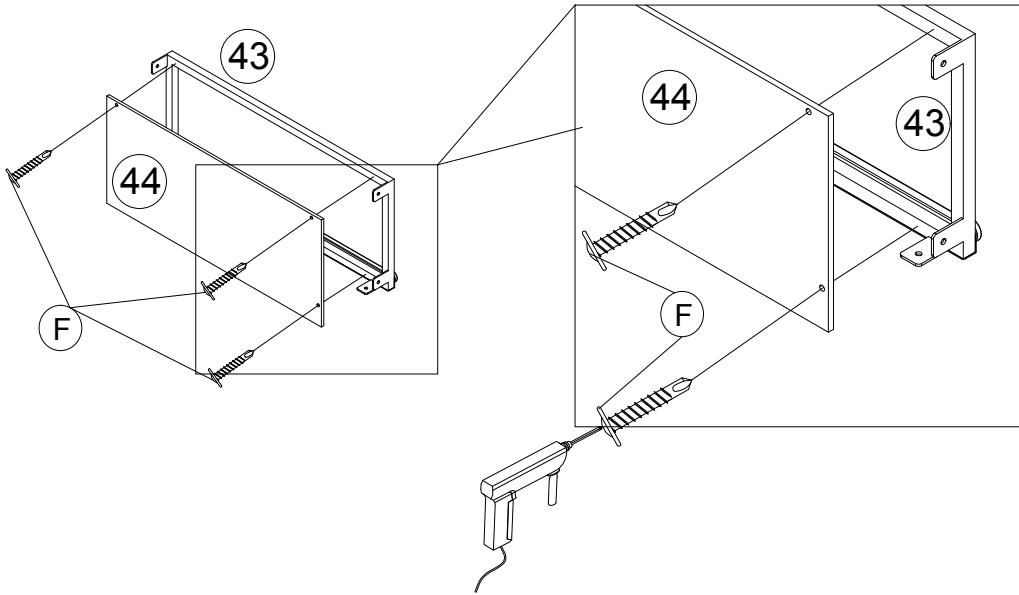

LOFT BED WITH SHELF

ASSEMBLY INSTRUCTIONS

ITEM: MF313338/MF313339

STEP 31

X2

(F)		JPMT 4.2X20	3 pcs x2

STEP 32

X2