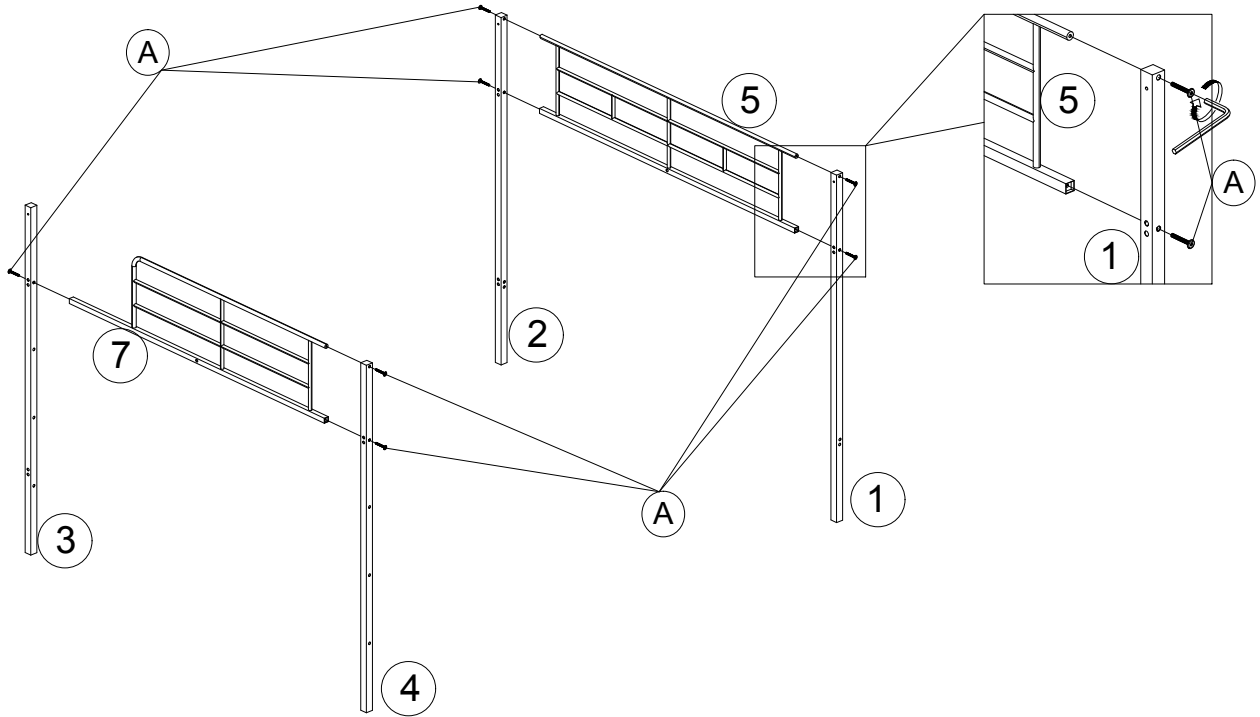

LOFT BED WITH SHELF

ASSEMBLY INSTRUCTIONS

ITEM: MF313338/MF313339

STEP 1

A		1/4*50	7 pcs
---	---	--------	-------

STEP 2

C		1/4*18	8 pcs
---	---	--------	-------

LOFT BED WITH SHELF