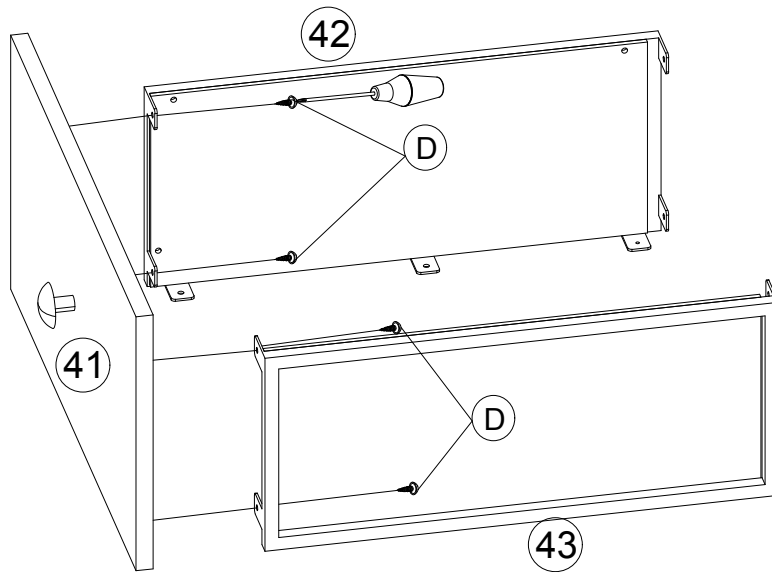

(D)		#8*10	4 pcs x2