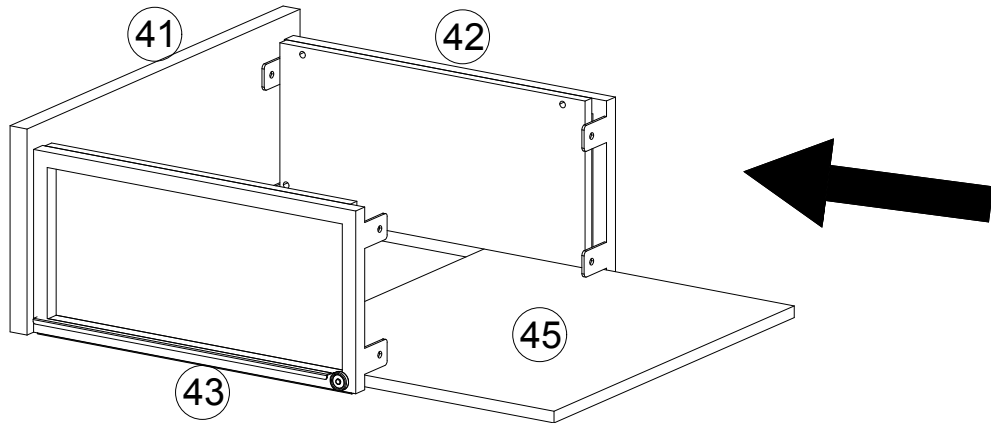

LOFT BED WITH SHELF

ASSEMBLY INSTRUCTIONS

ITEM: MF313338/MF313339

STEP 33
X2