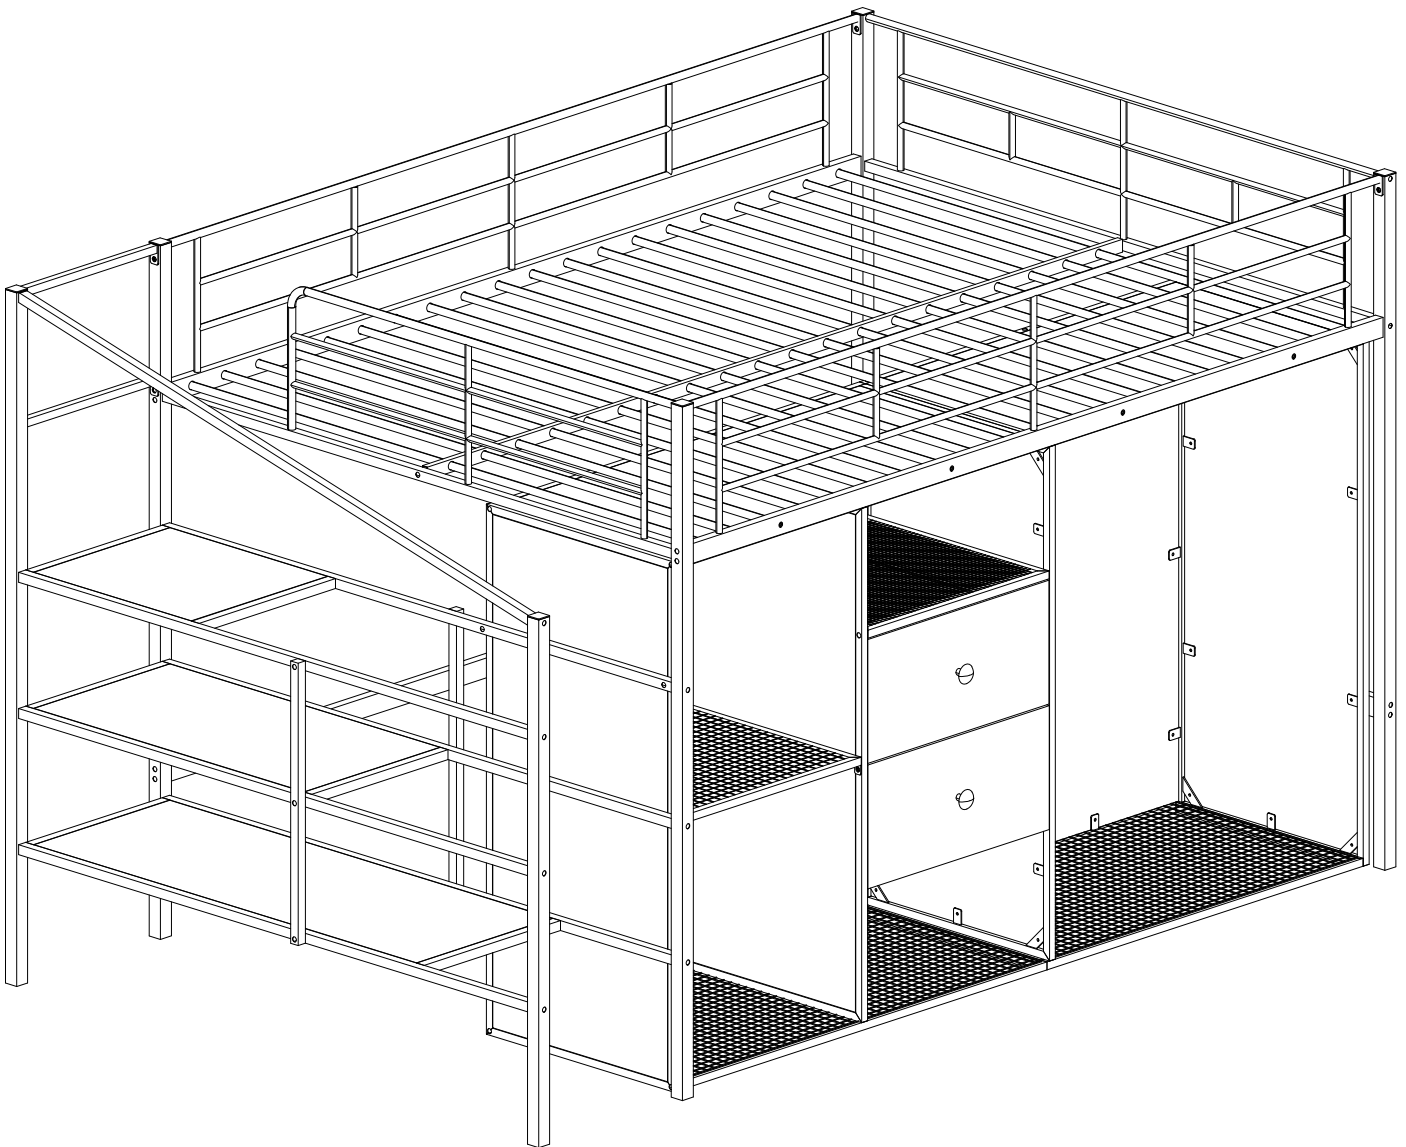

ASSEMBLY INSTRUCTIONS

LOFT BED WITH SHELF

Thank you for purchasing this quality product. Be sure to check all packing material carefully for small parts which may have come loose inside the carton during shipment. Separate, identify and count all parts and hardware.

Compare with the parts list to be sure all parts are present.

"DO NOT TIGHTEN SCREWS UNTIL COMPLETELY ASSEMBLED"