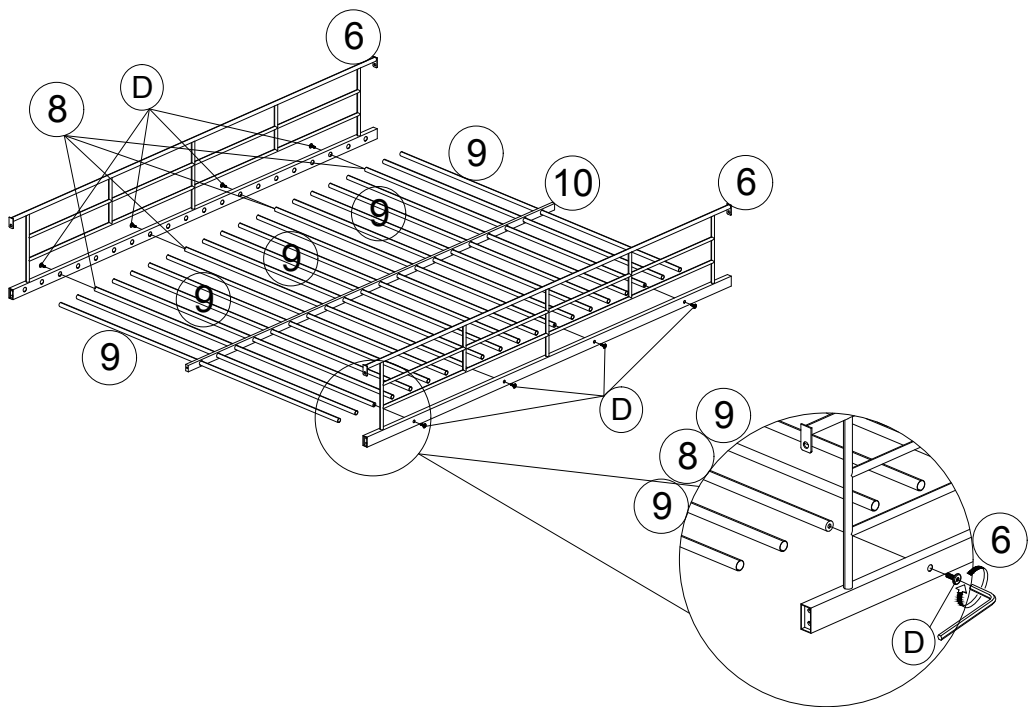

LOFT BED WITH SHELF

ASSEMBLY INSTRUCTIONS

ITEM: MF313338/MF313339

STEP 1

A		1/4*50	7 pcs
---	---	--------	-------

STEP 2

C		1/4*18	8 pcs
---	---	--------	-------

LOFT BED WITH SHELF