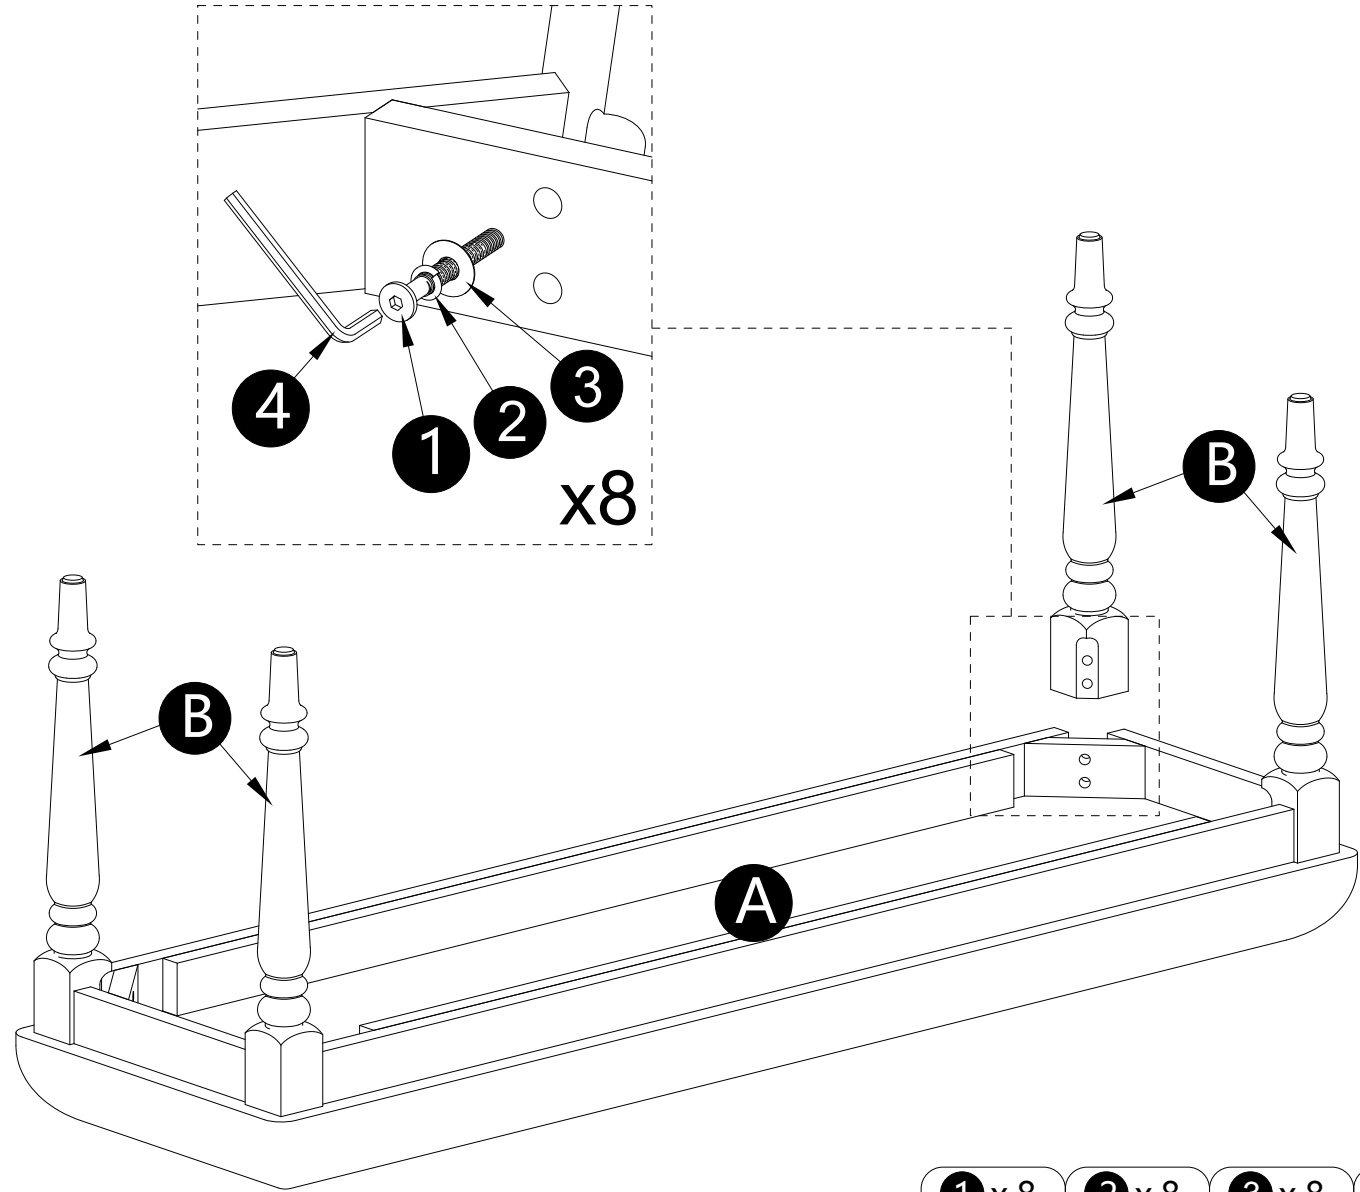

1 x 8

bolt
M6x60mm

2 x 8

Spring Washer
1/4"

3 x 8

Flat Washer
1/4"

4 x 1

Allen Key
M4

1

INSTALLATION STEPS

· Attach legs (B) to part (A) with parts (1,2,3,4) correctly.

2

INSTALLATION
STEPS

Final Assembly

Dear customer:

Thanks for your purchase in our store.