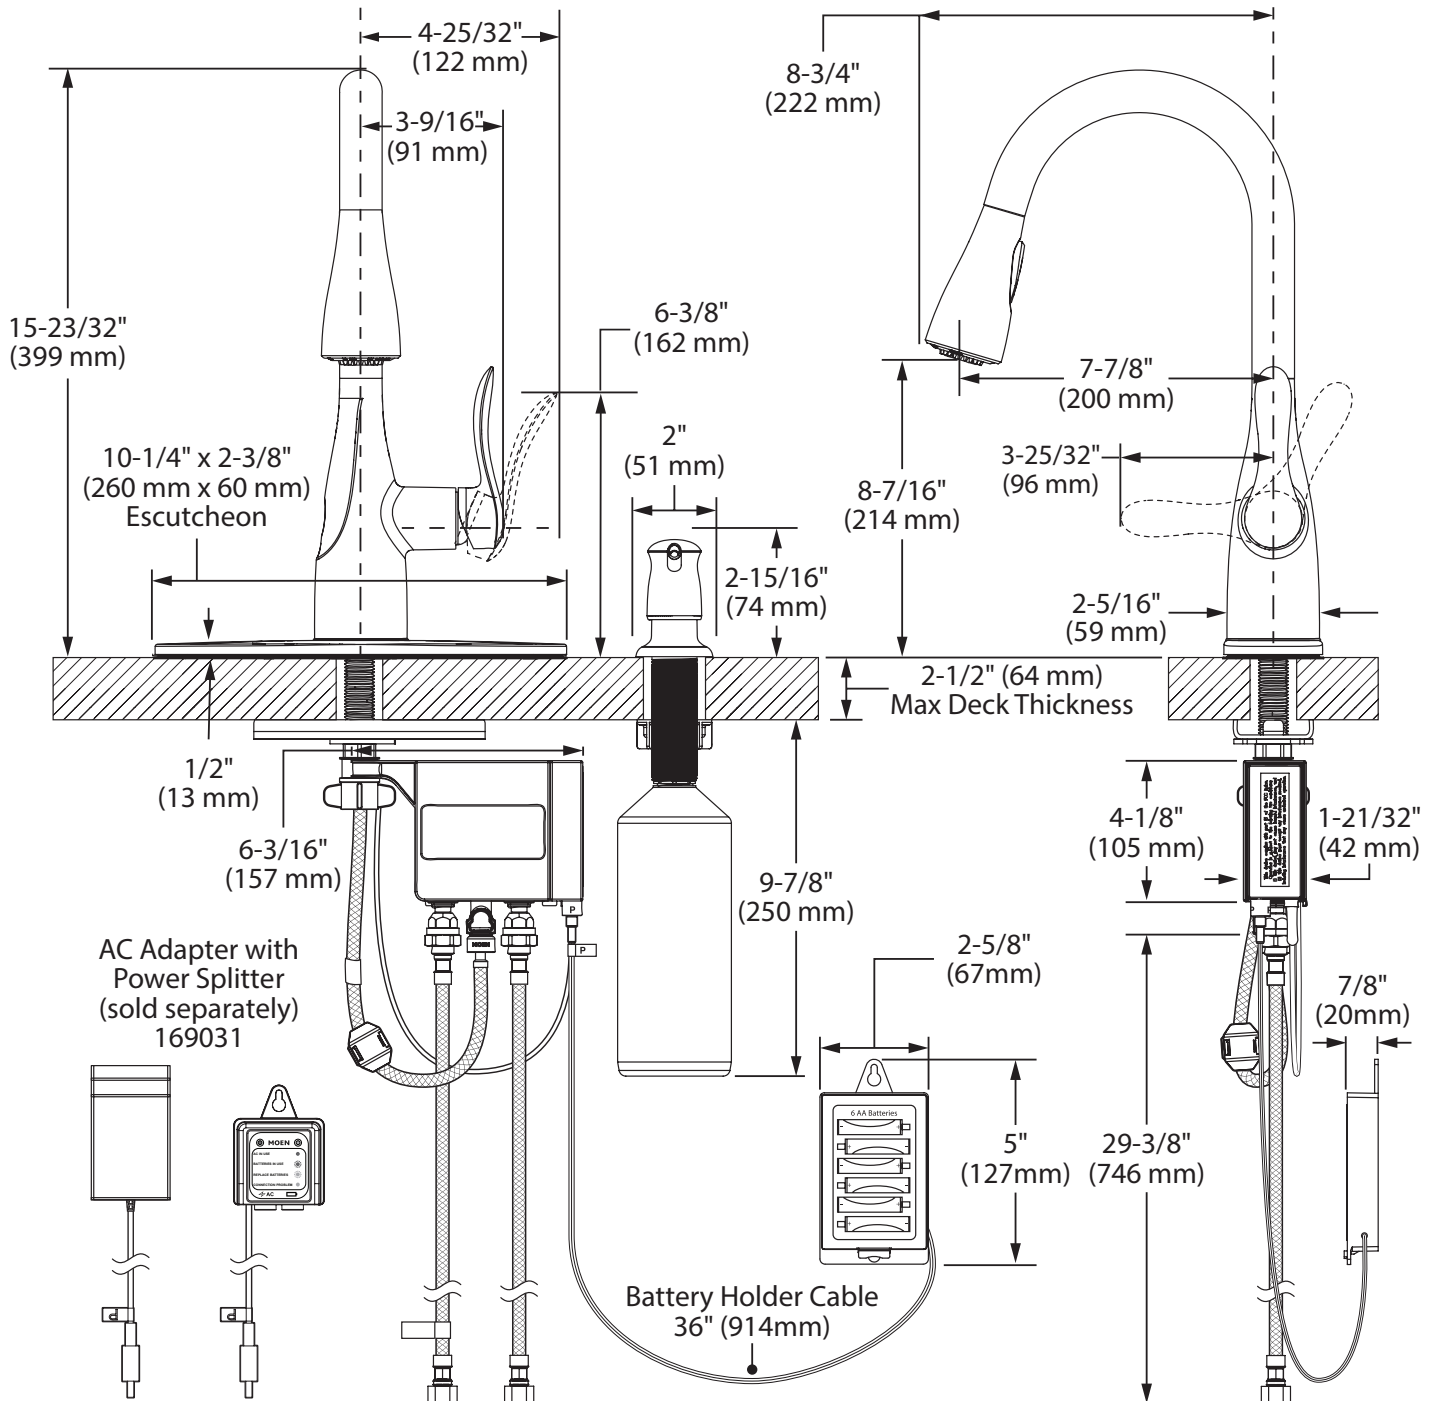

OPERATION

- Lever style handle, installed on right hand side only
- Temperature controlled by 100° arc of handle travel
- Operates with less than 5 lbs. of force
- Operates in stream or spray mode in the pulldown or retracted position
- Spout rotates 360 degrees
- When filling a vessel outside the sink, the pause feature conveniently stops the flow of water as the wand passes over the counter top

FLOW

- Flow is limited to 1.5 gpm (5.7 L/min) at 60 psi
- Operates in eco-performance mode by default in aerated and spray stream

CARTRIDGE

- 1255™ Duralast™ cartridge for Single-Handle Faucets
- Engineered polymers, non-ferrous and stainless steel materials

STANDARDS

- Third party certified to ASME A112.18.1/CSA B125.1 and all applicable requirements referenced therein including NSF 61/9 & 372
- Meets Georgia SB370 requirements
- Complies with California Proposition 65 and with the Federal Safe Drinking Water Act
- The backflow protection system in the device consists of two independently operating check valves, a primary and a secondary which prevent backflow
- **ADA** ♿ for lever handle

Arlo™
Single-Handle High Arc
Pulldown Kitchen Faucet

Models: 87087EW series

NOTE: THIS FAUCET IS DESIGNED TO BE INSTALLED THROUGH 1, 2, 3, OR 4 HOLES, 1-1/2" (38MM) MIN. DIA.

See page 2 for dimensions

CRITICAL DIMENSIONS