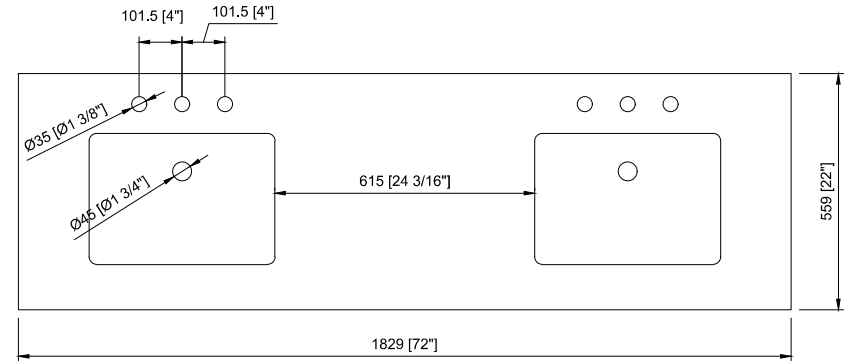

72" Bathroom Vanity

72 in. W x 22 in. D x 34 in. H
(182.9 cm x 55.9 cm x 86.3 cm)

Top View

Back View