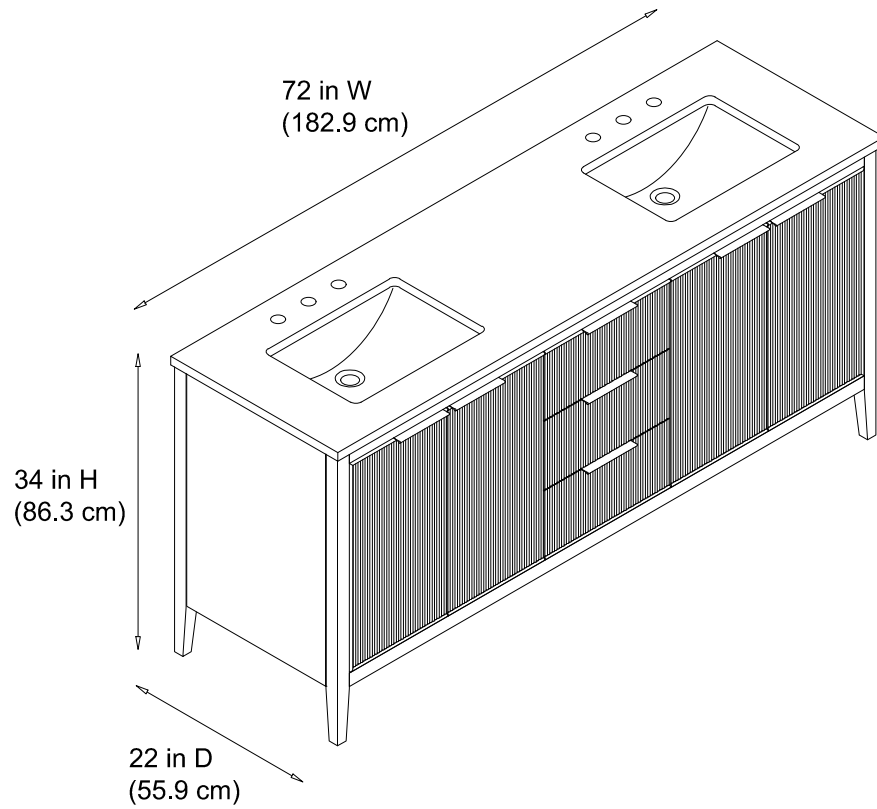

72" Bathroom Vanity

72 in. W x 22 in. D x 34 in. H
(182.9 cm x 55.9 cm x 86.3 cm)

Top View

Back View