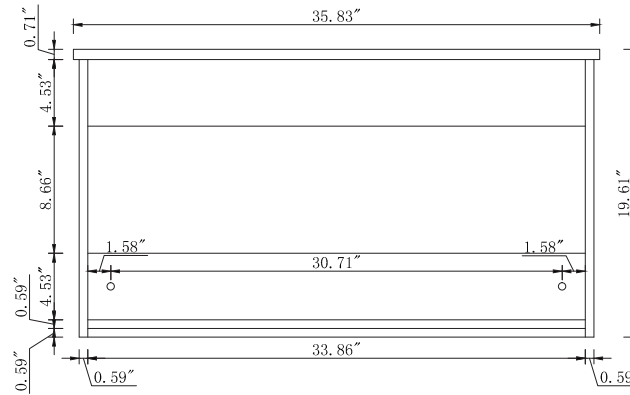

Top view

Back view

Side view

Front view

SHF1

Drawer Interior Size

DWG. NO.:

ALTERATIONS

- 1
- 2
- 3
- 4

FOR PROPOSAL ONLY ALL DIMENSIONS TO BE VERIFIED

SCALE:

DWG. BY:

CHECKED BY:

DATE:

PROJECT:

Qty: