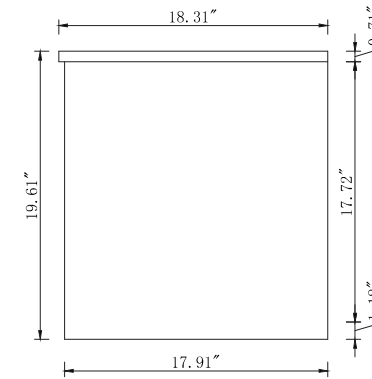

Top view

Back view

Side view

Front view

SHF1

Drawer Interior Size

DWG. NO.:

ALTERATIONS

- 1
- 2
- 3
- 4

FOR PROPOSAL ONLY ALL DIMENSIONS TO BE VERIFIED

SCALE:

DWG. BY:

CHECKED BY:

DATE:

PROJECT:

Qty: