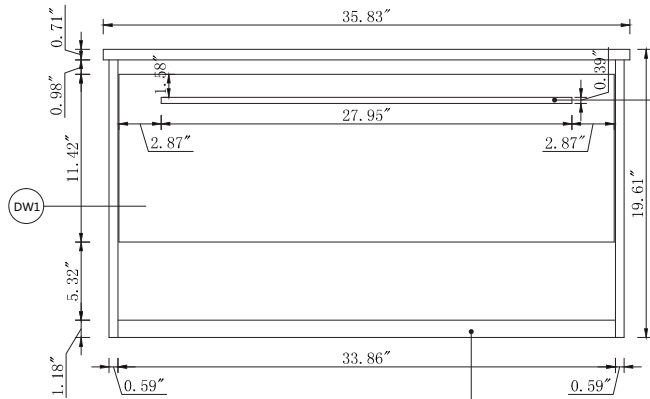

Top view

Back view

Side view

Front view

SHF1

Drawer Interior Size

DWG. NO.:

ALTERATIONS

- 1
- 2
- 3
- 4

FOR PROPOSAL ONLY ALL DIMENSIONS TO BE VERIFIED

SCALE:

DWG. BY:

CHECKED BY:

DATE:

PROJECT:

Qty: