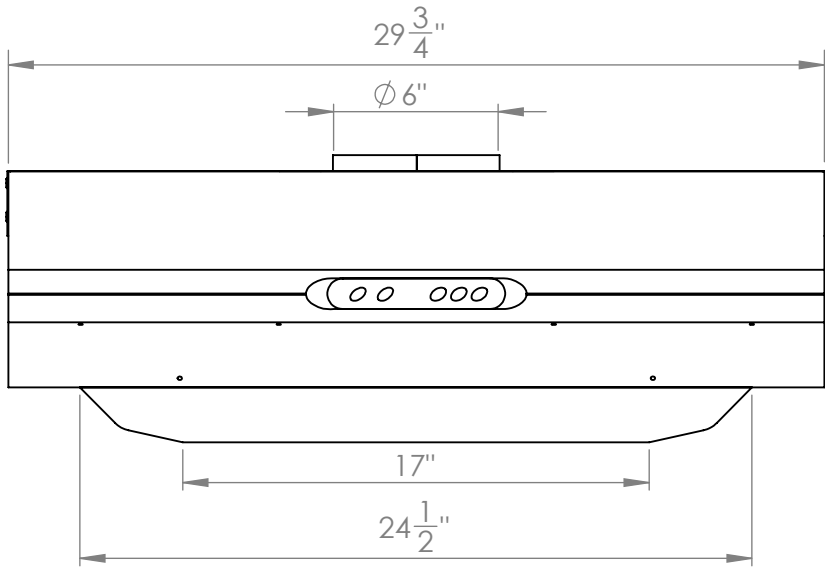

UC-C395SS-30

Location for wall plug

TOP

FRONT

SIDE

Grease Tray

All measurements in inches

UC-C395SS-30

Vertical Adapter

FRONT

SIDE

Horizontal Adapter

BACK

SIDE

All measurements are in inches