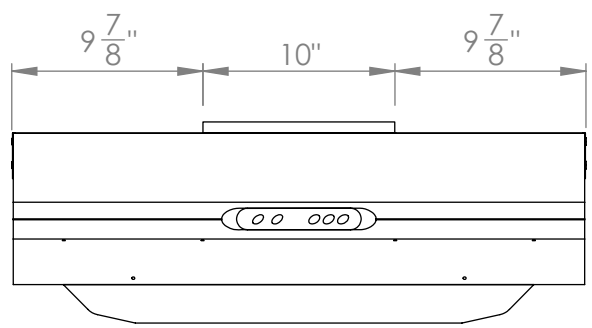

UC-C395SS-30

Location for wall plug

TOP

FRONT

SIDE

Grease Tray

All measurements in inches

UC-C395SS-30

Vertical Adapter

FRONT

SIDE

Horizontal Adapter

BACK

SIDE

All measurements are in inches