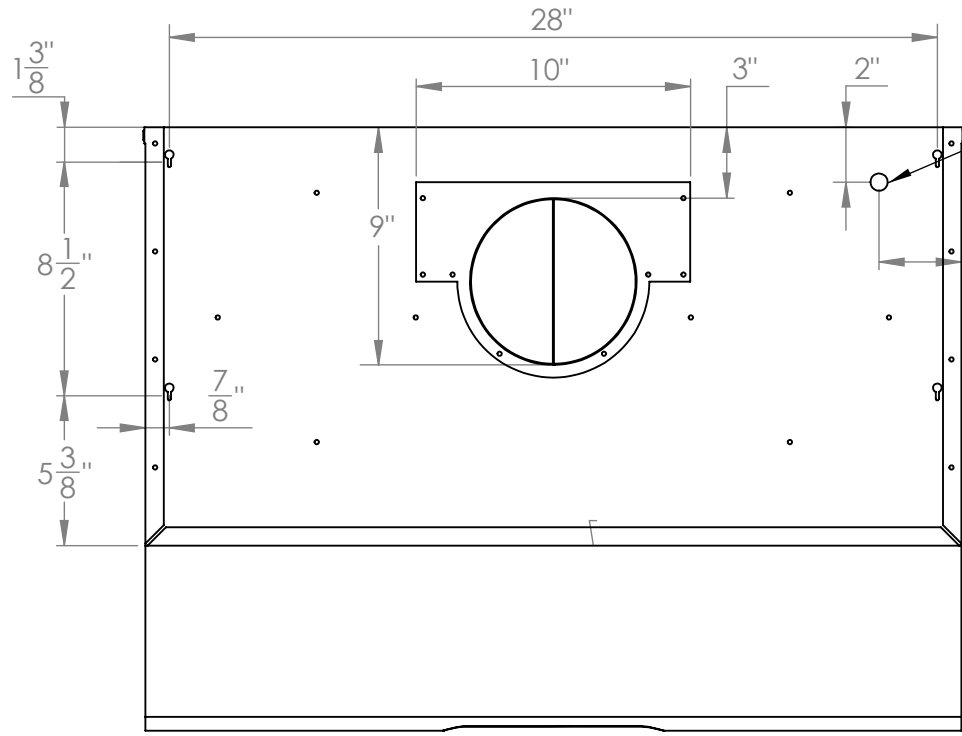

UC-C395SS-30

Location for wall plug

TOP

FRONT

SIDE

Grease Tray

All measurements in inches

UC-C395SS-30

Vertical Adapter

FRONT

SIDE

Horizontal Adapter

BACK

SIDE

All measurements are in inches