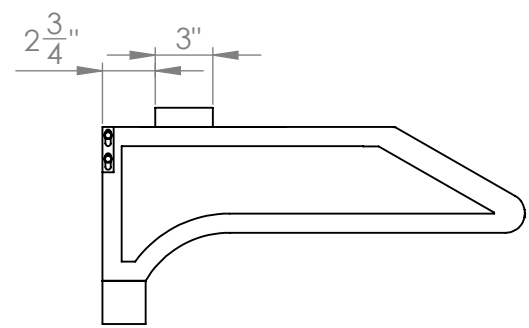

UC-C395SS-30

Location for wall plug

TOP

FRONT

SIDE

Grease Tray

All measurements in inches

UC-C395SS-30

Vertical Adapter

FRONT

SIDE

Horizontal Adapter

BACK

SIDE

All measurements are in inches