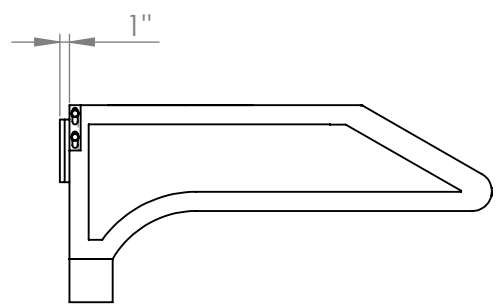

UC-C395SS-30

Location for wall plug

TOP

FRONT

SIDE

Grease Tray

All measurements in inches

UC-C395SS-30

Vertical Adapter

FRONT

SIDE

Horizontal Adapter

BACK

SIDE

All measurements are in inches