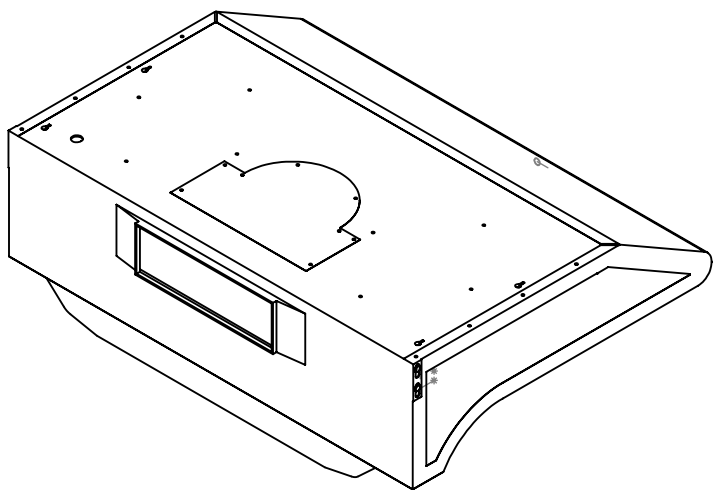

UC-C395SS-30

Location for wall plug

TOP

FRONT

SIDE

Grease Tray

All measurements in inches

UC-C395SS-30

Vertical Adapter

FRONT

SIDE

Horizontal Adapter

BACK

SIDE

All measurements are in inches