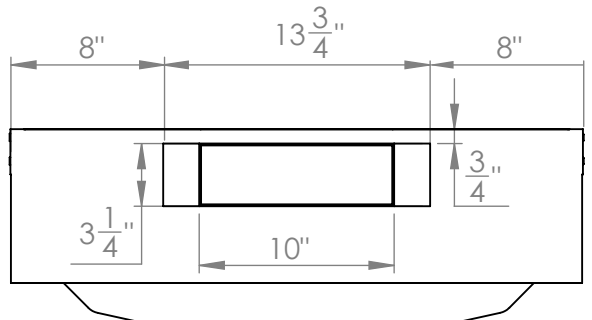

UC-C395SS-30

Location for wall plug

TOP

FRONT

SIDE

Grease Tray

All measurements in inches

UC-C395SS-30

Vertical Adapter

FRONT

SIDE

Horizontal Adapter

BACK

SIDE

All measurements are in inches