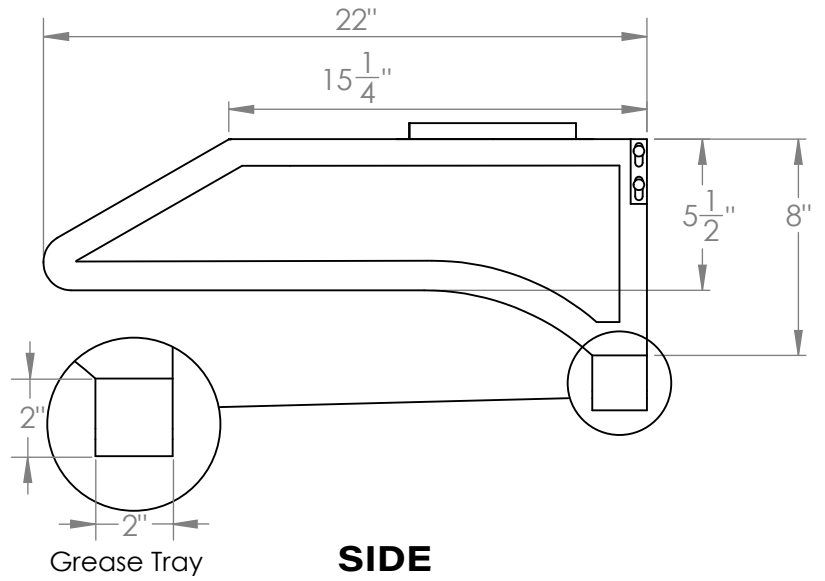

UC-C395SS-30

Location for wall plug

TOP

FRONT

SIDE

Grease Tray

All measurements in inches

UC-C395SS-30

Vertical Adapter

FRONT

SIDE

Horizontal Adapter

BACK

SIDE

All measurements are in inches