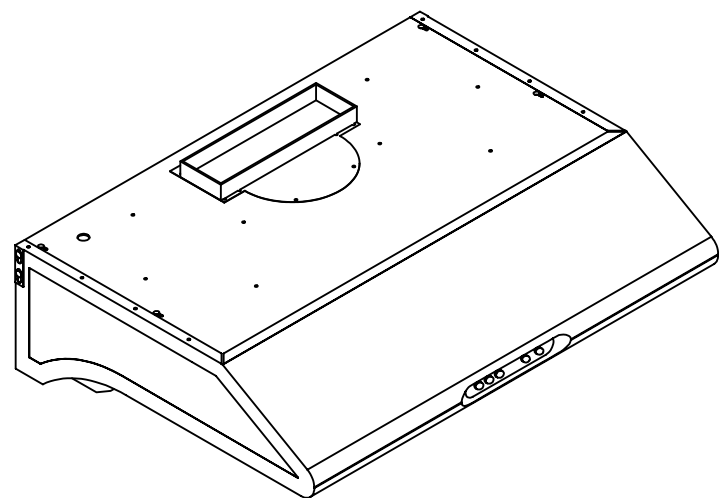

UC-C395SS-30

Location for wall plug

TOP

FRONT

SIDE

Grease Tray

All measurements in inches

UC-C395SS-30

Vertical Adapter

FRONT

SIDE

Horizontal Adapter

BACK

SIDE

All measurements are in inches