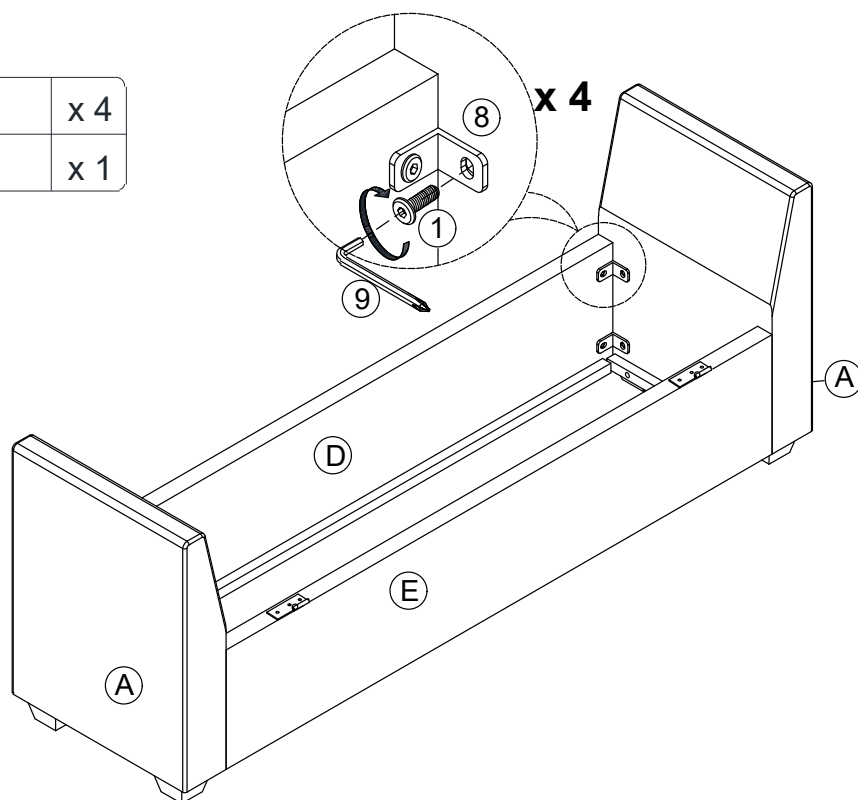

PARTS LIST

A  x 2 Armrest	B  x 4 Foot	C  x 2 Rail for Armrest	D  x 1 Front Panel
E  x 1 Back Panel	F  x 1 Seat Cushion	G  x 1 Bottom Panel	H  x 2 Pillow

HARDWARE LIST

1  x 16 Bolt M6*25mm	2  x 8 Bolt M6*50mm	3  x 8 Bolt for Support M4*18mm	4  x 8 Spring Washer
5  x 8 Flat Washer	6  x 1 Left Support	7  x 1 Right Support	8  x 8 Connect Plate
9  x 1 Allen Key	10  x 4 Foot Pad		

ASSEMBLY INSTRUCTION

STEP 1

2		x 4
4		x 4
5		x 4
9		x 1

STEP 2

10		x 4
----	--	-----

STEP 3

2		x 4
4		x 4
5		x 4
9		x 1

STEP 4

1		x 4
8		x 4
9		x 1

STEP 5

1		x 4
8		x 4
9		x 1

STEP 6

1		x 4
9		x 1

STEP 7

1		x 4
9		x 1

STEP 8