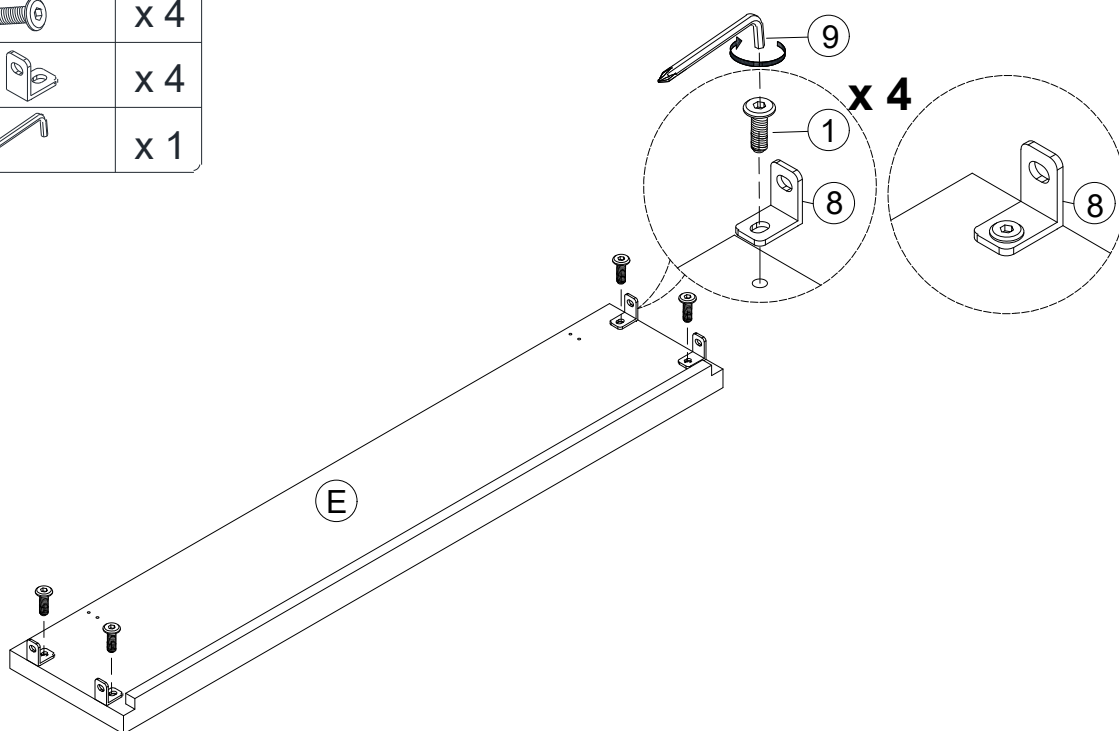

PARTS LIST

A  x 2 Armrest	B  x 4 Foot	C  x 2 Rail for Armrest	D  x 1 Front Panel
E  x 1 Back Panel	F  x 1 Seat Cushion	G  x 1 Bottom Panel	H  x 2 Pillow

HARDWARE LIST

1  x 16 Bolt M6*25mm	2  x 8 Bolt M6*50mm	3  x 8 Bolt for Support M4*18mm	4  x 8 Spring Washer
5  x 8 Flat Washer	6  x 1 Left Support	7  x 1 Right Support	8  x 8 Connect Plate
9  x 1 Allen Key	10  x 4 Foot Pad		

SPARE

1  x 1 Bolt M6*25mm	2  x 1 Bolt M6*50mm	3  x 1 Bolt for Support M4*18mm	4  x 1 Flat Washer	5  x 1 Flat Washer
---	---	---	--	--

Be sure to check all packing material carefully for small parts, which may have come loose inside the carton during shipment.

ASSEMBLY INSTRUCTION

STEP 1

2		x 4
4		x 4
5		x 4
9		x 1

STEP 2

10		x 4
----	--	-----

STEP 3

2		x 4
4		x 4
5		x 4
9		x 1

STEP 4

1		x 4
8		x 4
9		x 1

STEP 5

1		x 4
8		x 4
9		x 1

STEP 6

1		x 4
9		x 1

STEP 7

1		x 4
9		x 1

STEP 8