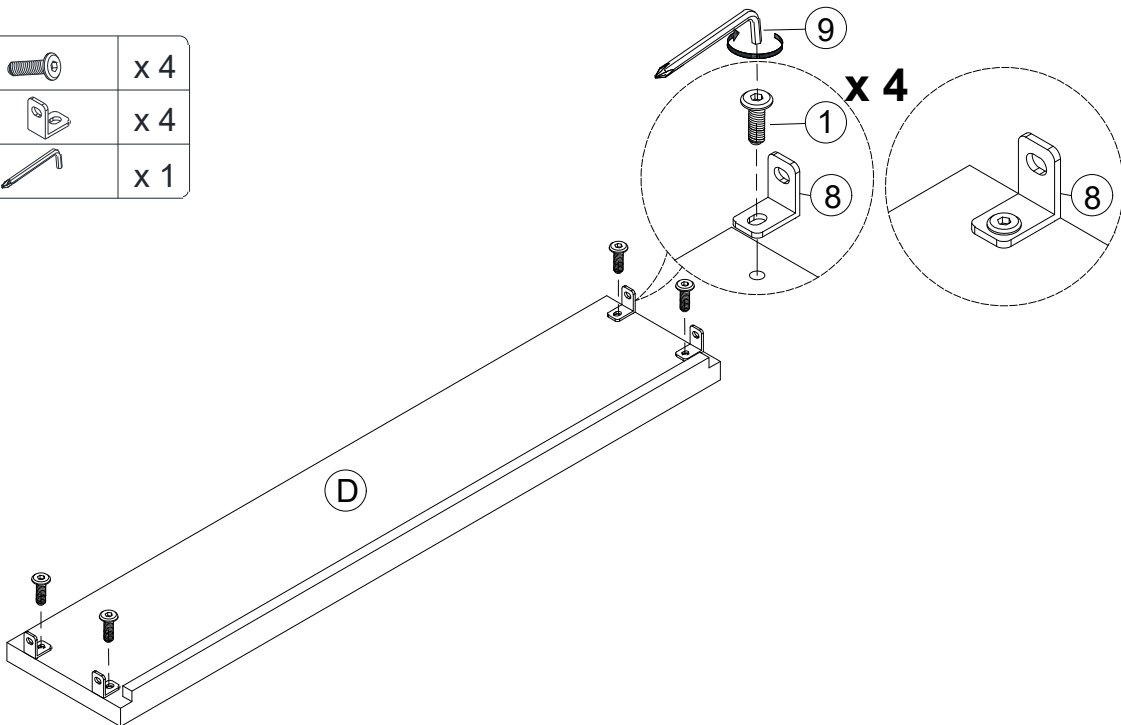

PARTS LIST

A  x 2 Armrest	B  x 4 Foot	C  x 2 Rail for Armrest	D  x 1 Front Panel
E  x 1 Back Panel	F  x 1 Seat Cushion	G  x 1 Bottom Panel	H  x 2 Pillow

HARDWARE LIST

1  x 16 Bolt M6*25mm	2  x 8 Bolt M6*50mm	3  x 8 Bolt for Support M4*18mm	4  x 8 Spring Washer
5  x 8 Flat Washer	6  x 1 Left Support	7  x 1 Right Support	8  x 8 Connect Plate
9  x 1 Allen Key	10  x 4 Foot Pad		

SPARE

1  x 1 Bolt M6*25mm	2  x 1 Bolt M6*50mm	3  x 1 Bolt for Support M4*18mm	4  x 1 Flat Washer	5  x 1 Flat Washer
---	---	---	--	--

Be sure to check all packing material carefully for small parts, which may have come loose inside the carton during shipment.

ASSEMBLY INSTRUCTION

STEP 1

2		x 4
4		x 4
5		x 4
9		x 1

STEP 2

10		x 4
----	--	-----

STEP 3

2		x 4
4		x 4
5		x 4
9		x 1

STEP 4

1		x 4
8		x 4
9		x 1

STEP 5

1		x 4
8		x 4
9		x 1

STEP 6

1		x 4
9		x 1

STEP 7

1		x 4
9		x 1

STEP 8