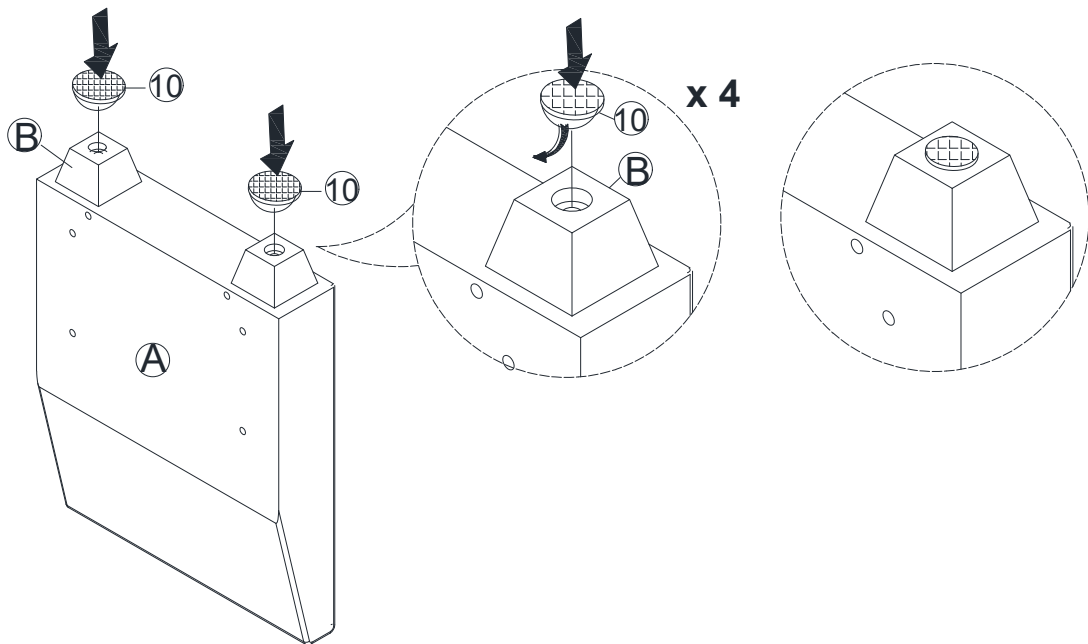

PARTS LIST

A  x 2 Armrest	B  x 4 Foot	C  x 2 Rail for Armrest	D  x 1 Front Panel
E  x 1 Back Panel	F  x 1 Seat Cushion	G  x 1 Bottom Panel	H  x 2 Pillow

HARDWARE LIST

1  x 16 Bolt M6*25mm	2  x 8 Bolt M6*50mm	3  x 8 Bolt for Support M4*18mm	4  x 8 Spring Washer
5  x 8 Flat Washer	6  x 1 Left Support	7  x 1 Right Support	8  x 8 Connect Plate
9  x 1 Allen Key	10  x 4 Foot Pad		

SPARE

1  x 1 Bolt M6*25mm	2  x 1 Bolt M6*50mm	3  x 1 Bolt for Support M4*18mm	4  x 1 Flat Washer	5  x 1 Flat Washer
---	---	---	--	--

Be sure to check all packing material carefully for small parts, which may have come loose inside the carton during shipment.

ASSEMBLY INSTRUCTION

STEP 1

2		x 4
4		x 4
5		x 4
9		x 1

STEP 2

10		x 4
----	--	-----

STEP 3

2		x 4
4		x 4
5		x 4
9		x 1

STEP 4

1		x 4
8		x 4
9		x 1

STEP 5

1		x 4
8		x 4
9		x 1

STEP 6

1		x 4
9		x 1

STEP 7

1		x 4
9		x 1

STEP 8