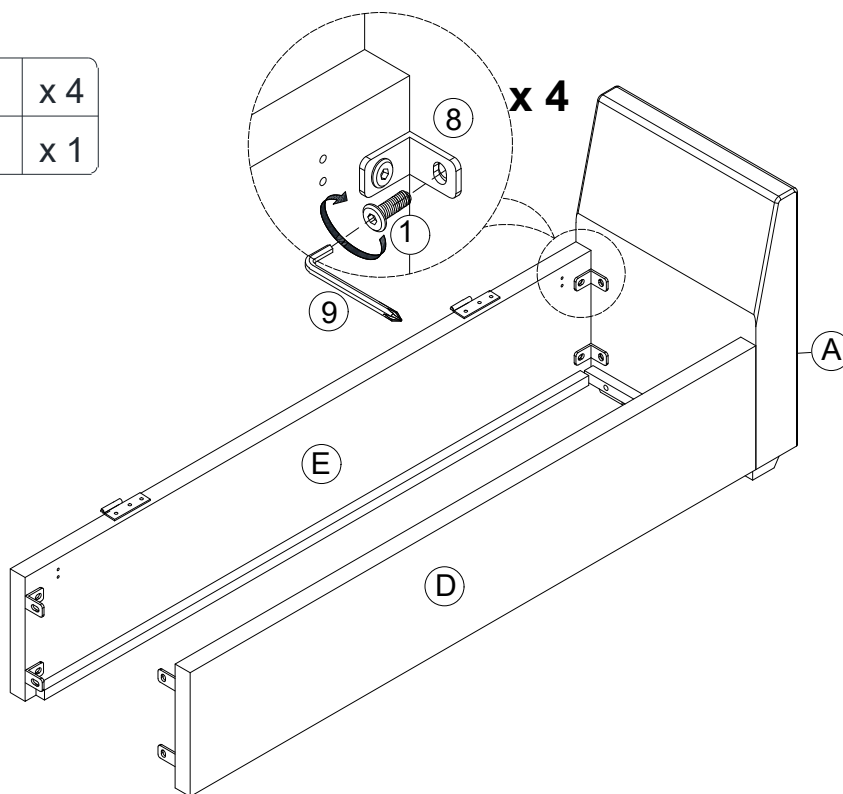

PARTS LIST

A  x 2 Armrest	B  x 4 Foot	C  x 2 Rail for Armrest	D  x 1 Front Panel
E  x 1 Back Panel	F  x 1 Seat Cushion	G  x 1 Bottom Panel	H  x 2 Pillow

HARDWARE LIST

1  x 16 Bolt M6*25mm	2  x 8 Bolt M6*50mm	3  x 8 Bolt for Support M4*18mm	4  x 8 Spring Washer
5  x 8 Flat Washer	6  x 1 Left Support	7  x 1 Right Support	8  x 8 Connect Plate
9  x 1 Allen Key	10  x 4 Foot Pad		

ASSEMBLY INSTRUCTION

STEP 1

2		x 4
4		x 4
5		x 4
9		x 1

STEP 2

10		x 4
----	--	-----

STEP 3

2		x 4
4		x 4
5		x 4
9		x 1

STEP 4

1		x 4
8		x 4
9		x 1

STEP 5

1		x 4
8		x 4
9		x 1

STEP 6

1		x 4
9		x 1

STEP 7

1		x 4
9		x 1

STEP 8