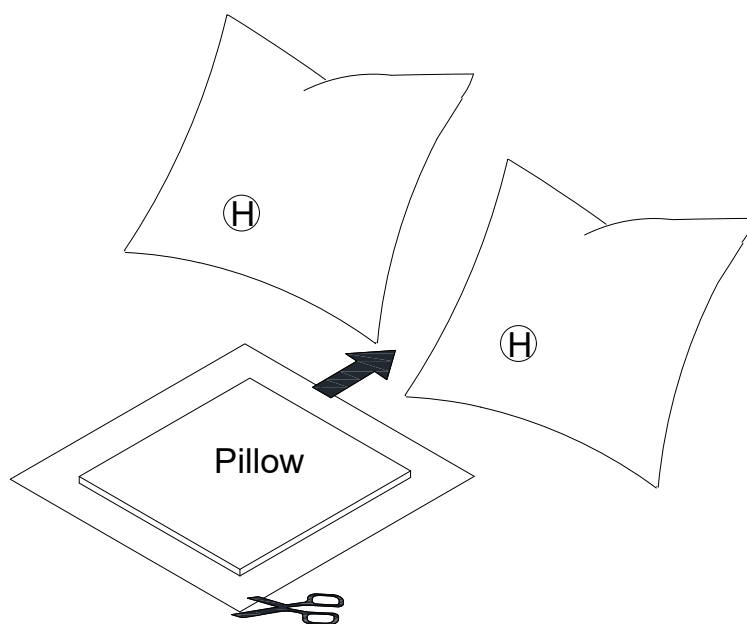

PARTS LIST

A  x 2 Armrest	B  x 4 Foot	C  x 2 Rail for Armrest	D  x 1 Front Panel
E  x 1 Back Panel	F  x 1 Seat Cushion	G  x 1 Bottom Panel	H  x 2 Pillow

HARDWARE LIST

1  x 16 Bolt M6*25mm	2  x 8 Bolt M6*50mm	3  x 8 Bolt for Support M4*18mm	4  x 8 Spring Washer
5  x 8 Flat Washer	6  x 1 Left Support	7  x 1 Right Support	8  x 8 Connect Plate
9  x 1 Allen Key	10  x 4 Foot Pad		

1		x 4
8		x 4
9		x 1

STEP 5

1		x 4
8		x 4
9		x 1

STEP 6

1		x 4
9		x 1

STEP 7

1		x 4
9		x 1

STEP 8

STEP 9

STEP 10

3		x 8
6		x 1
7		x 1
9		x 1

STEP 11

STEP 12

STEP 13

STEP 14

MAINTENANCE AND WARNING