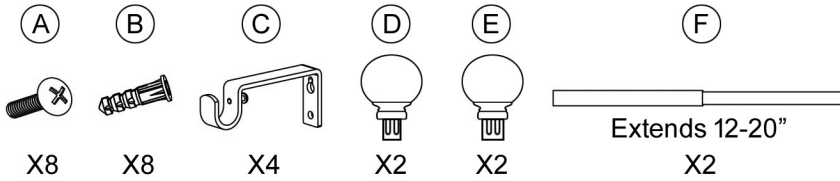

# 1" DRAPERY ROD INSTALLATION INSTRUCTIONS - 12-20" ROD SET

Care Instructions: Clean with a soft cloth. Do not use abrasive cleaning agents, solvents or polishes.

## SET INCLUDES:

Note: Finial (D) fits to the smaller diameter rod - Finial (E) with adaptor, fits to the larger diameter rod.