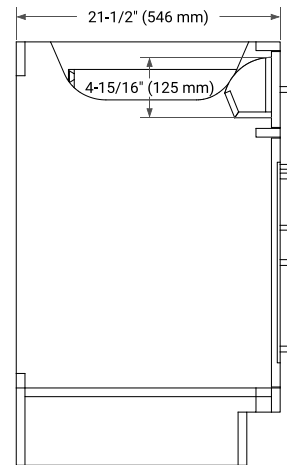

## BASE CABINET DIMENSIONS

42" W x 21.5" D x 34.5" H

## FRONT VIEW

## SIDE VIEW

## PLAN VIEW