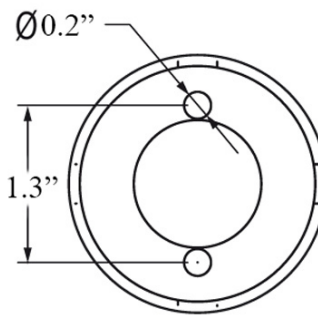

SKU# | Option:

- Gealuna A10680 CR | Polished Chrome

Finishes:

* WS Bath Collections reserves the right to revise dimensions or information on this sheet without notice

Collection
Gealuna

Model |
Gealuna A10680 CR

Dimensions Metric

1 inch = 2.54 cm

1 inch = 25.4 mm

WS®
BATH
COLLECTIONS

1051 Lea Drive - Collegeville, PA 19426
Tel. 215 513 9400 - Fax 610 831 0215

www.ws bathcollections.com - info@ws bathcollections.com

Collection
Gealuna

Model |
Gealuna A10680 CR

Dimensions Metric
1 inch = 2.54 cm
1 inch = 25.4 mm

WS®
BATH
COLLECTIONS

1051 Lea Drive - Collegeville, PA 19426
Tel. 215 513 9400 - Fax 610 831 0215
www.ws bathcollections.com - info@ws bathcollections.com