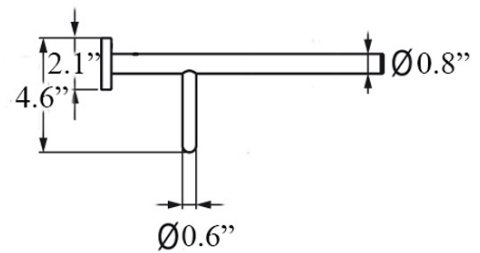

SKU# | Option:

- Gealuna A10680 CR | Polished Chrome

Finishes:

* WS Bath Collections reserves the right to revise dimensions or information on this sheet without notice

Collection
Gealuna

Model |
Gealuna A10680 CR

Dimensions Metric

1 inch = 2.54 cm

1 inch = 25.4 mm

WS®
BATH
COLLECTIONS

1051 Lea Drive - Collegeville, PA 19426
Tel. 215 513 9400 - Fax 610 831 0215

www.ws bathcollections.com - info@ws bathcollections.com

Collection
Gealuna

Model |
Gealuna A10680 CR

Dimensions Metric
1 inch = 2.54 cm
1 inch = 25.4 mm

WS®
BATH
COLLECTIONS

1051 Lea Drive - Collegeville, PA 19426
Tel. 215 513 9400 - Fax 610 831 0215
www.ws bathcollections.com - info@ws bathcollections.com