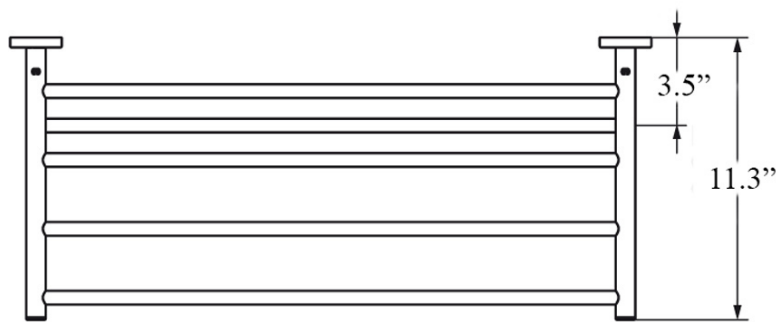

Dimensions Metric

1 inch = 2.54 cm

1 inch = 25.4 mm

WS®
BATH
COLLECTIONS

1051 Lea Drive - Collegeville, PA 19426
Tel. 215 513 9400 - Fax 610 831 0215

www.ws bathcollections.com - info@ws bathcollections.com

Collection
Gealuna

Model |
Gealuna A10680 CR

Dimensions Metric
1 inch = 2.54 cm
1 inch = 25.4 mm

WS®
BATH
COLLECTIONS

1051 Lea Drive - Collegeville, PA 19426
Tel. 215 513 9400 - Fax 610 831 0215
www.ws bathcollections.com - info@ws bathcollections.com