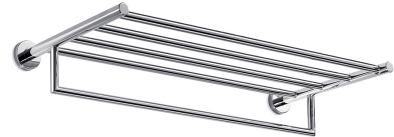

Gealuna A10680 CR

Features

- Towel Rack
- Polished Chrome Finish
- Solid Brass Base
- Premium Metal Construction for Durability and Reliability
- Installation Hardware Included
- Designer Collection
- Made in Italy

SKU# | Option:

- Gealuna A10680 CR | Polished Chrome

Finishes:

* WS Bath Collections reserves the right to revise dimensions or information on this sheet without notice

Collection
Gealuna

Model |
Gealuna A10680 CR

Dimensions Metric

1 inch = 2.54 cm

1 inch = 25.4 mm

WS®
BATH
COLLECTIONS

1051 Lea Drive - Collegeville, PA 19426
Tel. 215 513 9400 - Fax 610 831 0215

www.ws bathcollections.com - info@ws bathcollections.com

Collection
Gealuna

Model |
Gealuna A10680 CR

Dimensions Metric
1 inch = 2.54 cm
1 inch = 25.4 mm

WS®
BATH
COLLECTIONS

1051 Lea Drive - Collegeville, PA 19426
Tel. 215 513 9400 - Fax 610 831 0215
www.ws bathcollections.com - info@ws bathcollections.com