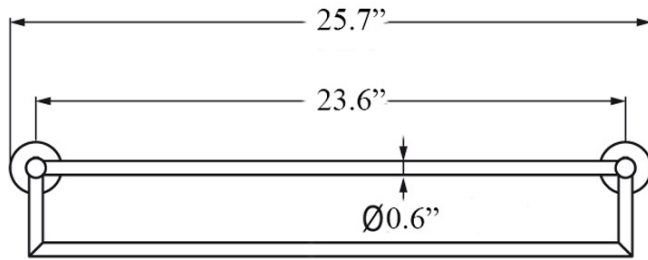

Dimensions Metric

1 inch = 2.54 cm

1 inch = 25.4 mm

WS®
BATH
COLLECTIONS

1051 Lea Drive - Collegeville, PA 19426
Tel. 215 513 9400 - Fax 610 831 0215

www.ws bathcollections.com - info@ws bathcollections.com

Collection
Gealuna

Model |
Gealuna A10680 CR

Dimensions Metric
1 inch = 2.54 cm
1 inch = 25.4 mm

WS®
BATH
COLLECTIONS

1051 Lea Drive - Collegeville, PA 19426
Tel. 215 513 9400 - Fax 610 831 0215
www.ws bathcollections.com - info@ws bathcollections.com