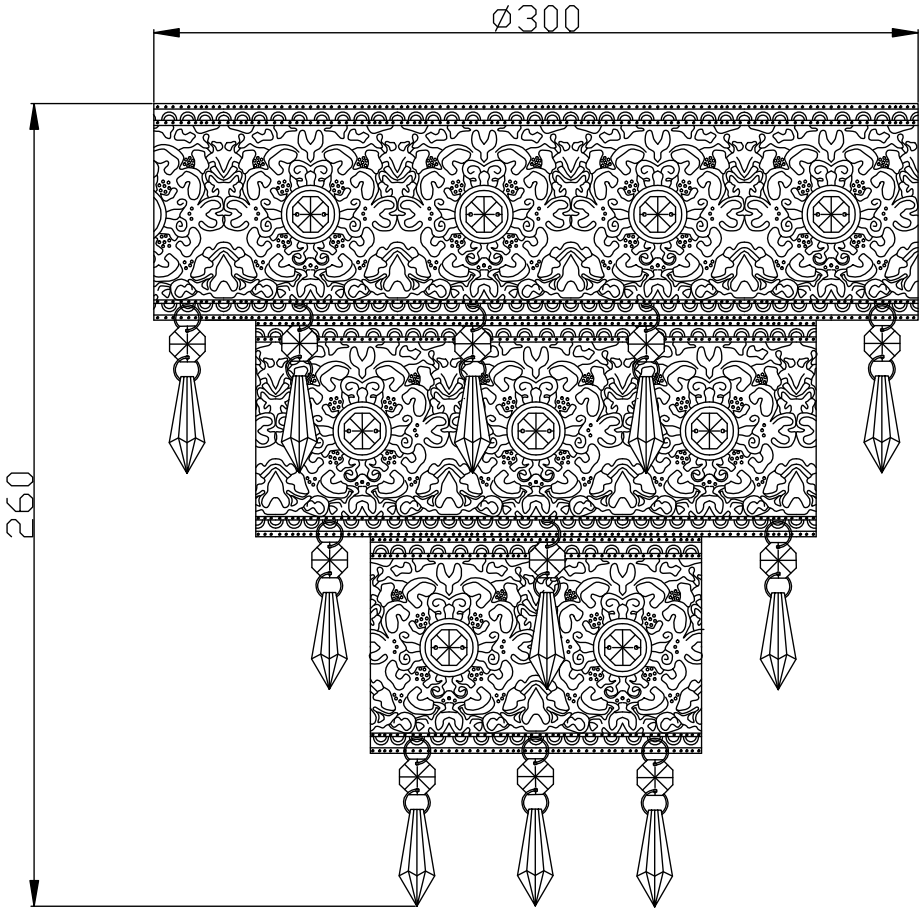

Silver Morrocan Styled Tiered Light Shade

CERTIFICATION

CONTACT