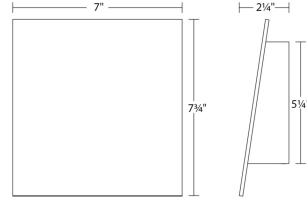

Project:

Spec Sheet

Dimensions

Height:	7.75"
Width:	7"
Extends:	2.25"
Minimum Extension:	2.25"
Maximum Extension:	2.25"
Canopy/Backplate/Base Depth:	5.5
Canopy/Backplate/Base Height:	5.25

Electrical Specs

Installation

Installation:	Licensed electrician required
Installation Orientation:	Vertical

Shipping

Carton 1 L x W x H:	10" X 10" X 4"
Carton 1 Gross Weight:	4 LBS
Fixture Weight:	3

Shade

Shade 1 Material:	Aluminum
-------------------	----------